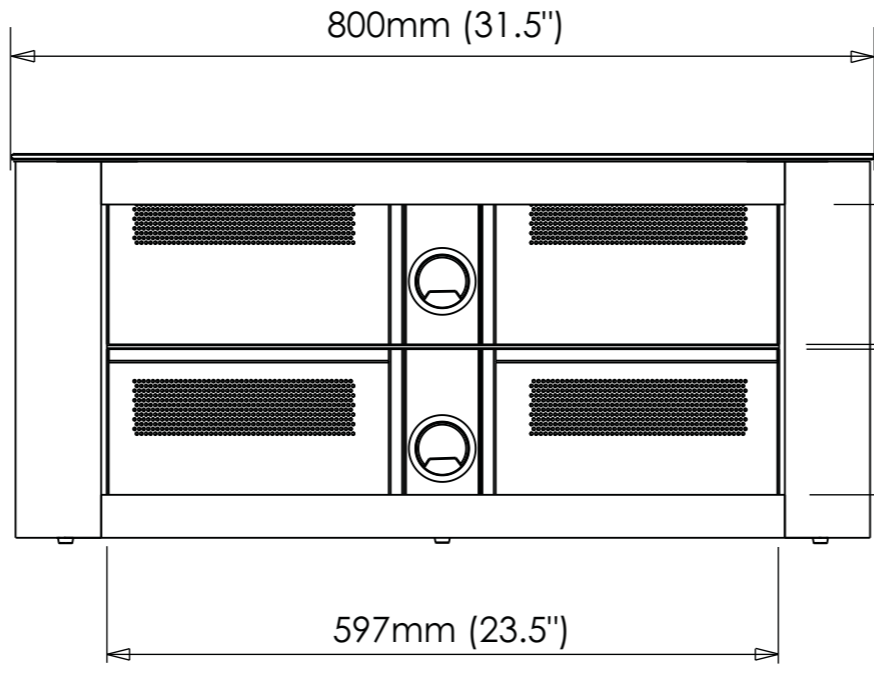

COMPATIBLE WITH FL602KIT

146.50mm (43.3'')
32mm (1.25'') ADJUSTMENT
UP OR DOWN

152.50mm (6'')
32mm (1.25'') ADJUSTMENT
UP OR DOWN