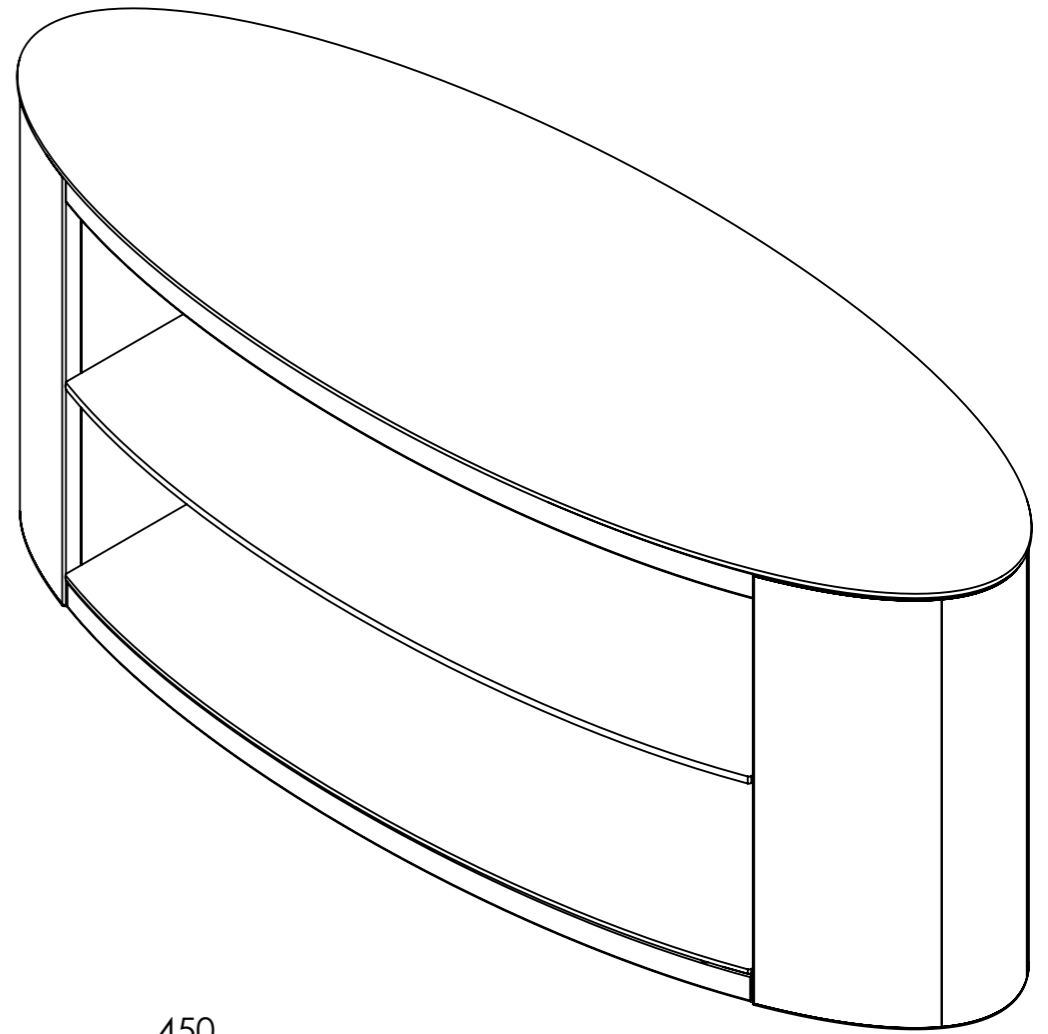

1 2 3 4 5 6 7 8

A

B

C

D

E

F

PRODCUT WEIGHT :- 29519.57grams
(WITHOUT PACKAGING)