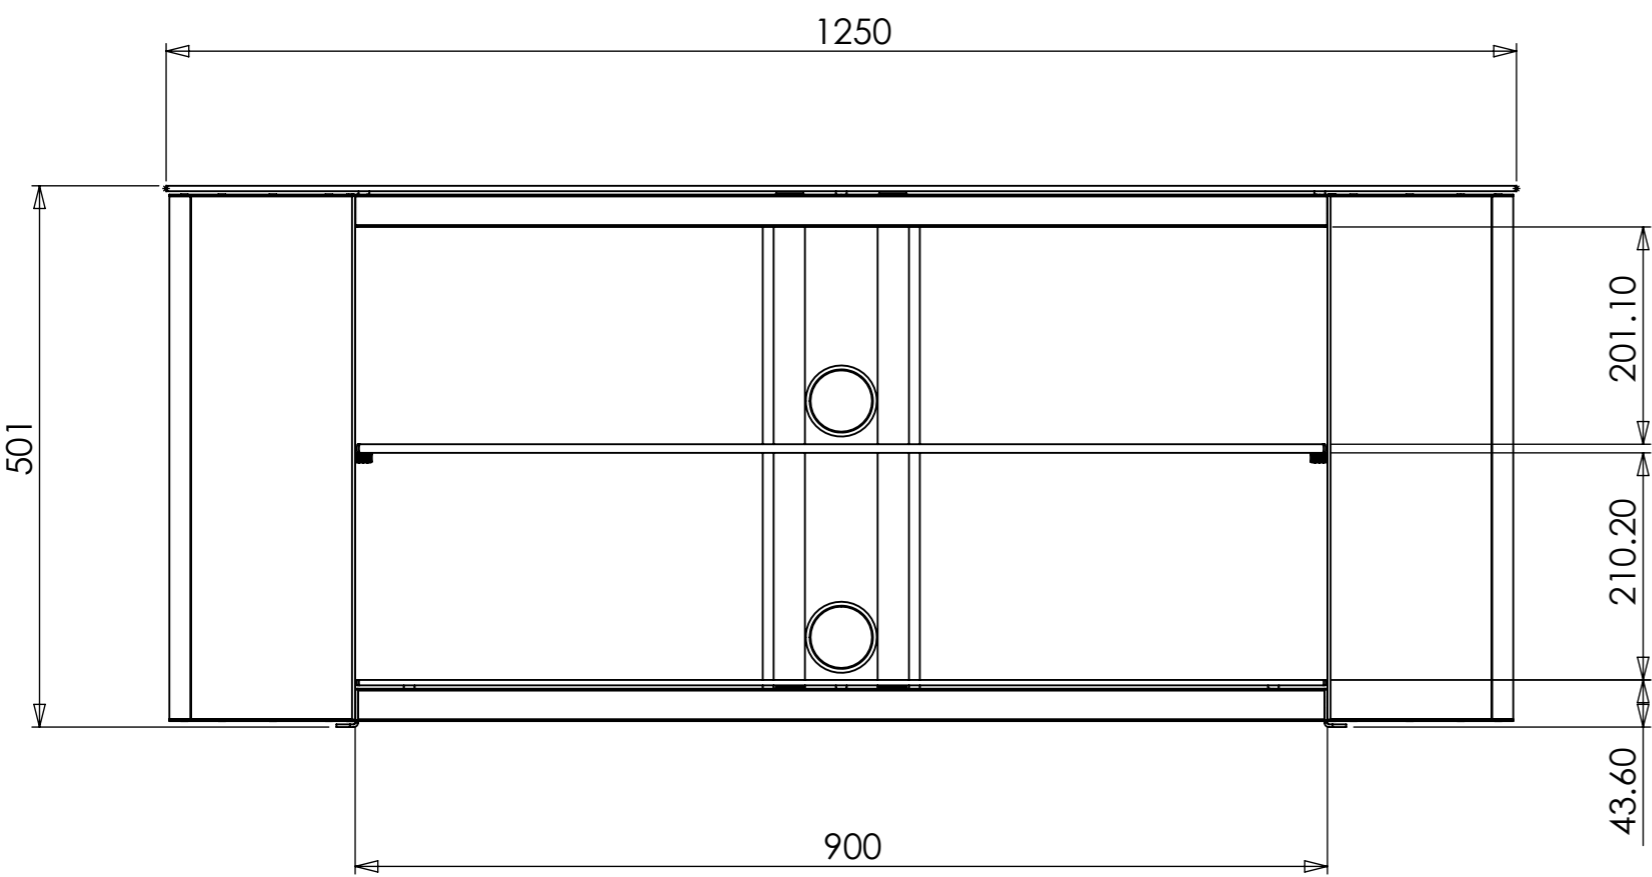

1 2 3 4 5 6 7 8

A

B

C

D

E

F

PRODCUT WEIGHT :- 29519.57grams
(WITHOUT PACKAGING)