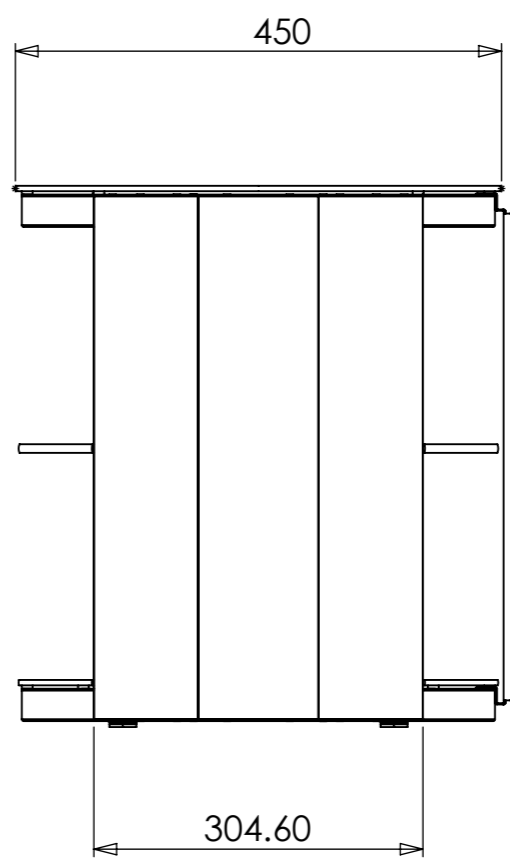

1 2 3 4 5 6 7 8

A

B

C

D

E

F

PRODCUT WEIGHT :- 29519.57grams
(WITHOUT PACKAGING)