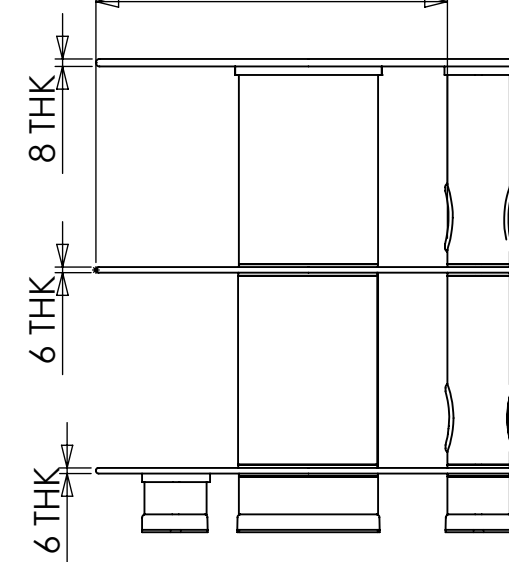

372 SHELF DEPTH AT SHALLOWEST POINT

JLOVAL1200-14CLR