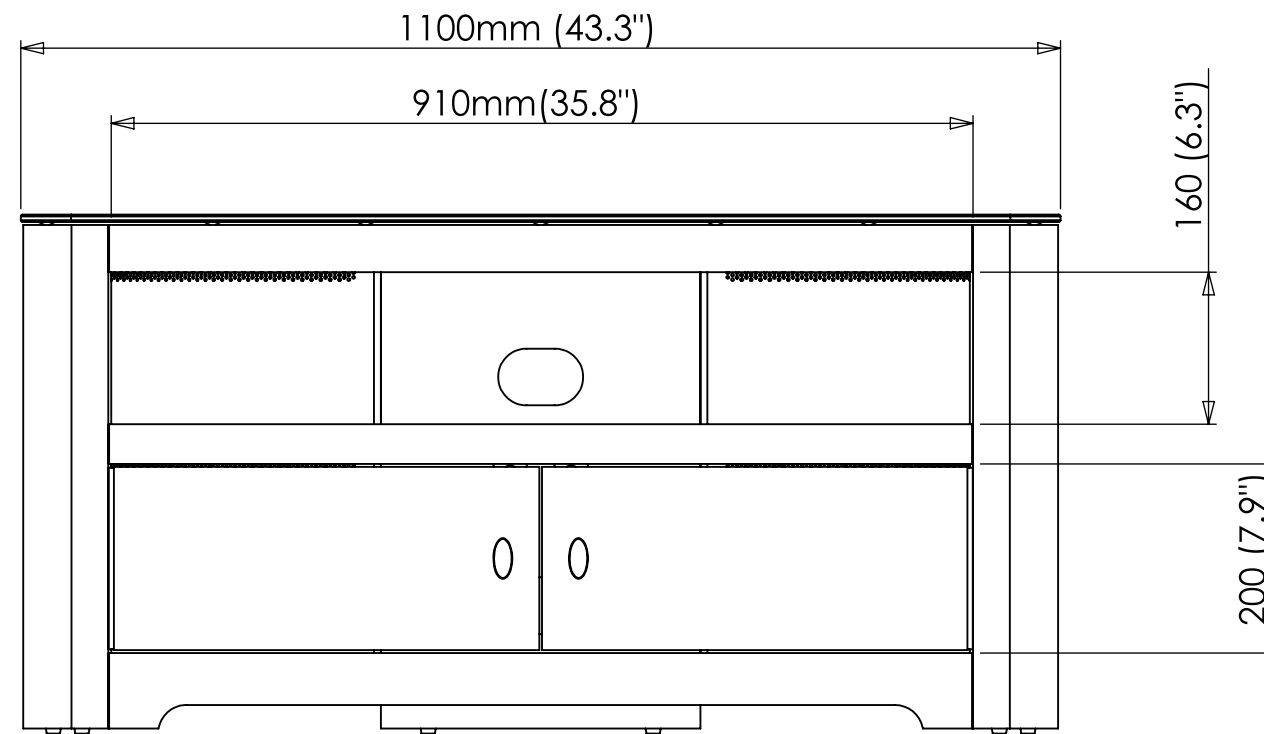

COMPATIBLE WITH FL602KIT

FS11BLEX- BLENHEIM 1100

PLEASE NOTE PRODUCT DIMENSIONS MAY VARY FROM DRAWING.

The copyright of this drawing is the property of AVF Group Ltd