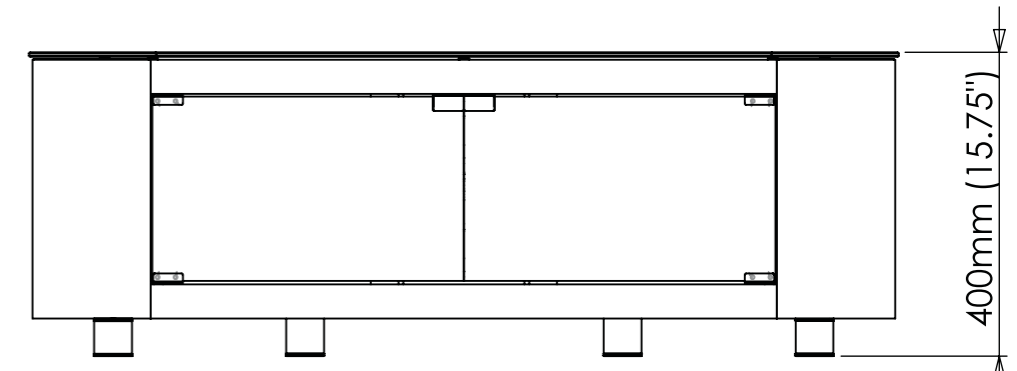

A

B

C

D

E

F

OPTIONAL HEIGHTS

COMPATIBLE WITH FL602KIT

FS115BAYX - 1150 BAY

PLEASE NOTE PRODUCT DIMENSIONS MAY VARY FROM DRAWING.

The copyright of this drawing is the property of AVF Group Ltd