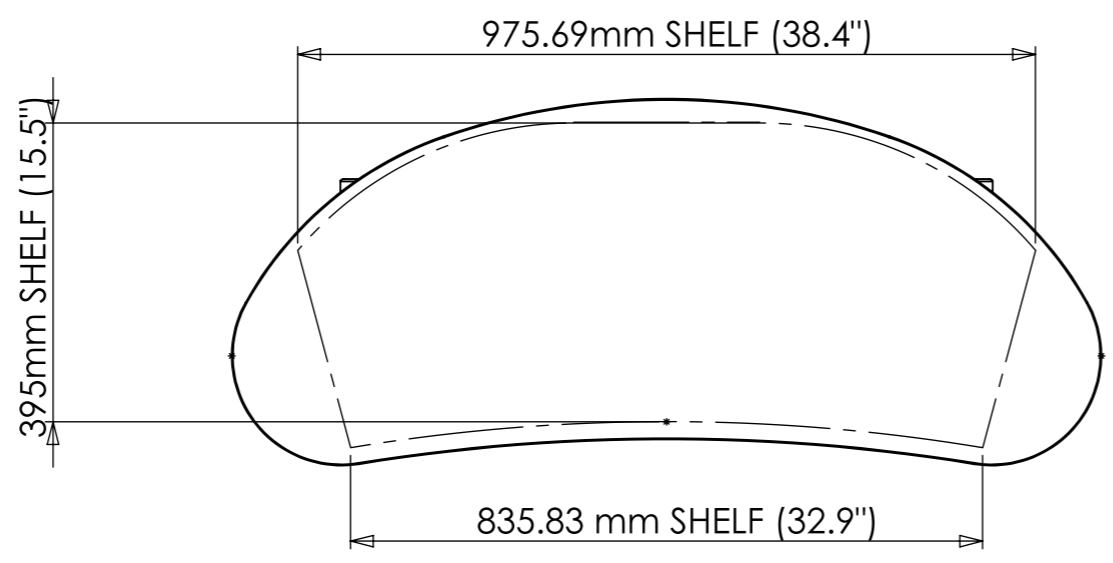

A

B

C

D

E

F

OPTIONAL HEIGHTS

COMPATIBLE WITH FL602KIT

FS115BAYX - 1150 BAY

PLEASE NOTE PRODUCT DIMENSIONS MAY VARY FROM DRAWING.

The copyright of this drawing is the property of AVF Group Ltd