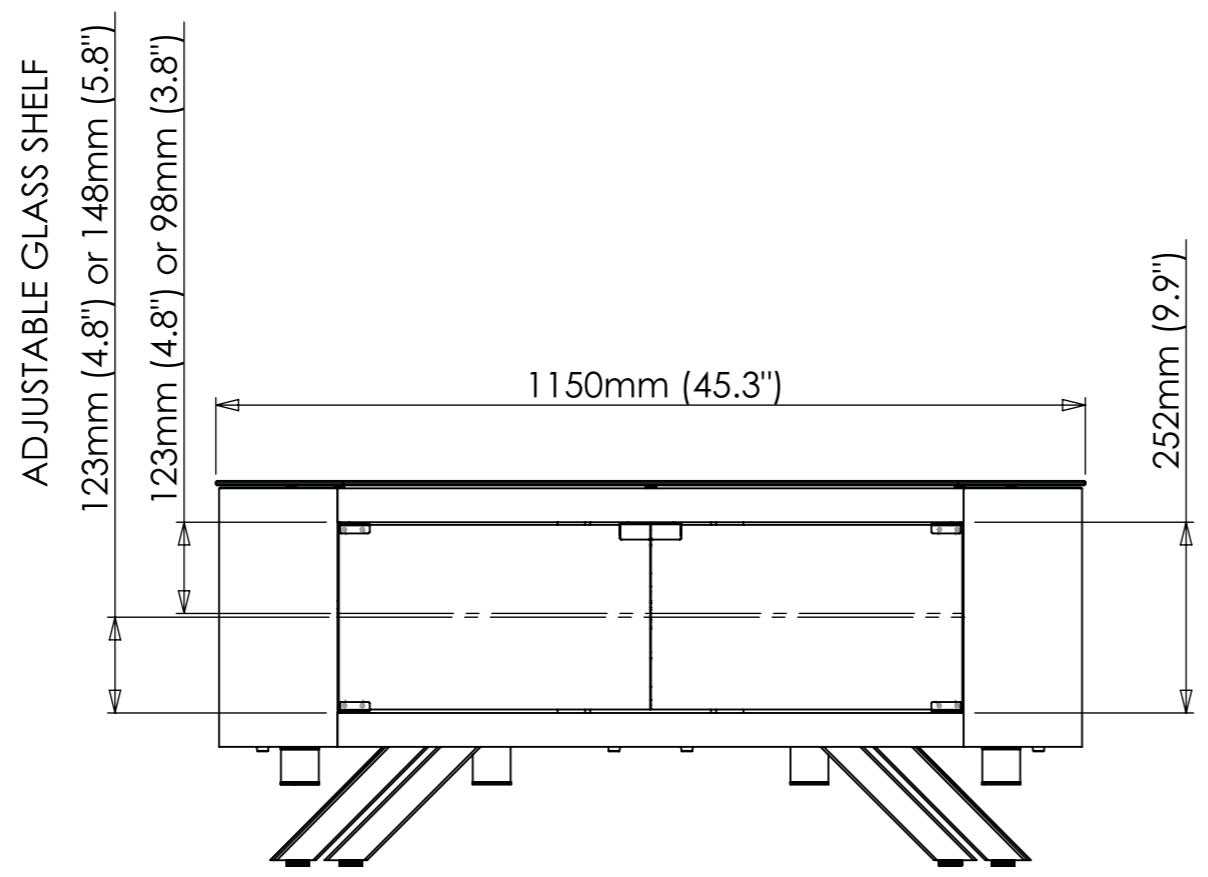

A

B

C

D

E

F

OPTIONAL HEIGHTS

COMPATIBLE WITH FL602KIT

FS115BAYX - 1150 BAY

PLEASE NOTE PRODUCT DIMENSIONS MAY VARY FROM DRAWING.

The copyright of this drawing is the property of AVF Group Ltd