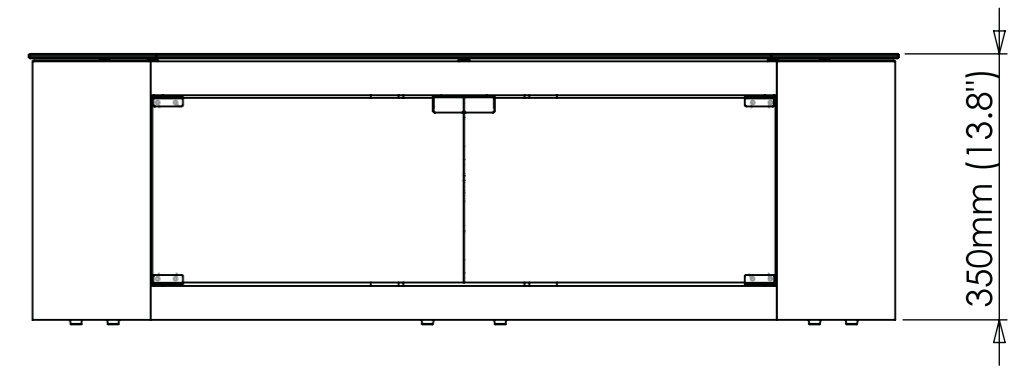

A

B

C

D

E

F

OPTIONAL HEIGHTS

COMPATIBLE WITH FL602KIT

FS115BAYX - 1150 BAY

PLEASE NOTE PRODUCT DIMENSIONS MAY VARY FROM DRAWING.

The copyright of this drawing is the property of AVF Group Ltd