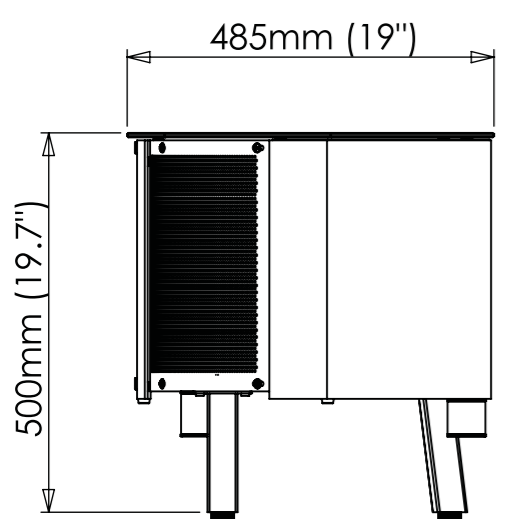

A

B

C

D

E

F

OPTIONAL HEIGHTS

COMPATIBLE WITH FL602KIT

FS115BAYX - 1150 BAY

PLEASE NOTE PRODUCT DIMENSIONS MAY VARY FROM DRAWING.

The copyright of this drawing is the property of AVF Group Ltd