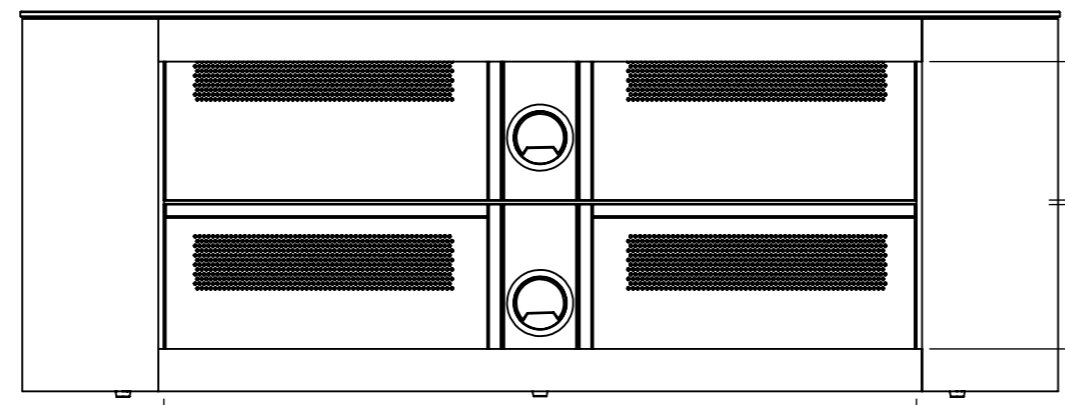

1 2 3 4 5 6 7 8

A  
B  
C  
D  
E  
F

COMPATIBLE WITH FL602KIT

146.50mm (43.3")  
32mm (1.25") ADJUSTMENT  
UP OR DOWN

152.50mm (6")  
32mm (1.25") ADJUSTMENT  
UP OR DOWN

PLEASE NOTE PRODUCT DIMENSIONS MAY VARY FROM THE DRAWINGS