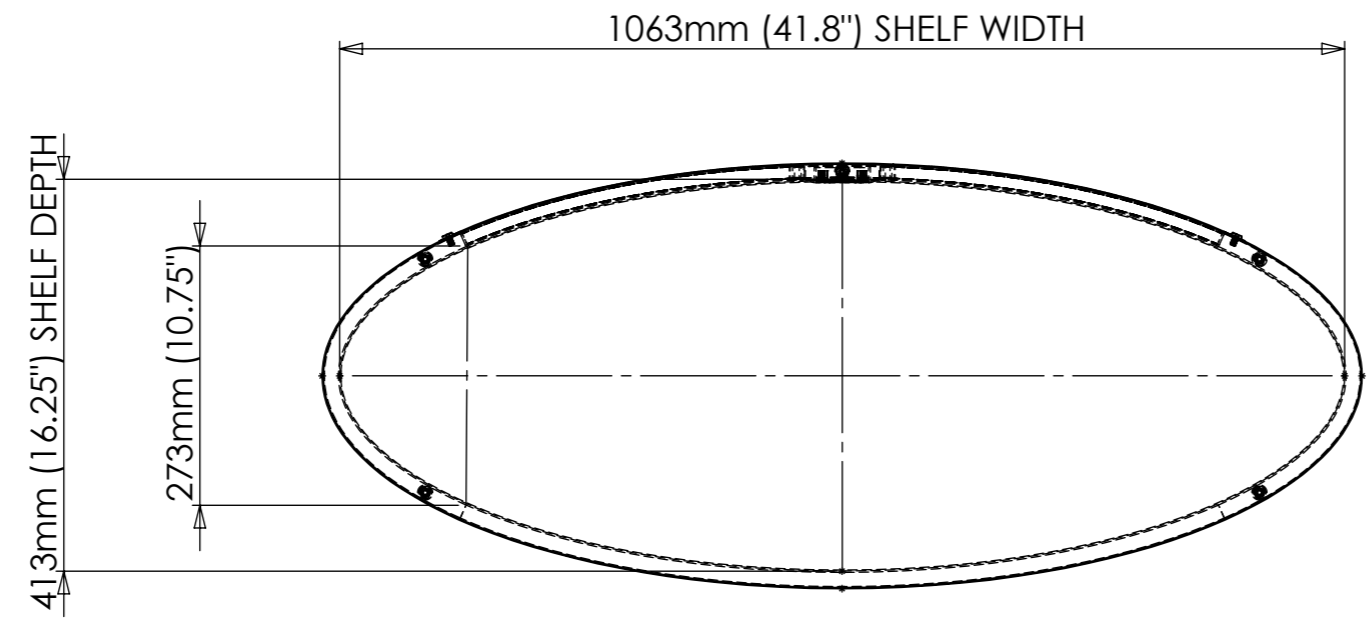

1 2 3 4 5 6 7 8

A  
B  
C  
D  
E  
F

COMPATIBLE WITH FL602KIT

146.50mm (43.3")  
32mm (1.25") ADJUSTMENT  
UP OR DOWN

152.50mm (6")  
32mm (1.25") ADJUSTMENT  
UP OR DOWN

PLEASE NOTE PRODUCT DIMENSIONS MAY VARY FROM THE DRAWINGS