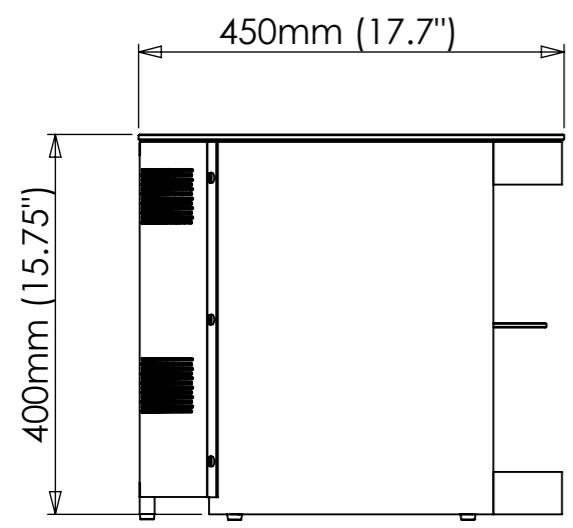

1 2 3 4 5 6 7 8

A  
B  
C  
D  
E  
F

COMPATIBLE WITH FL602KIT

146.50mm (43.3")  
32mm (1.25") ADJUSTMENT  
UP OR DOWN

152.50mm (6")  
32mm (1.25") ADJUSTMENT  
UP OR DOWN

PLEASE NOTE PRODUCT DIMENSIONS MAY VARY FROM THE DRAWINGS