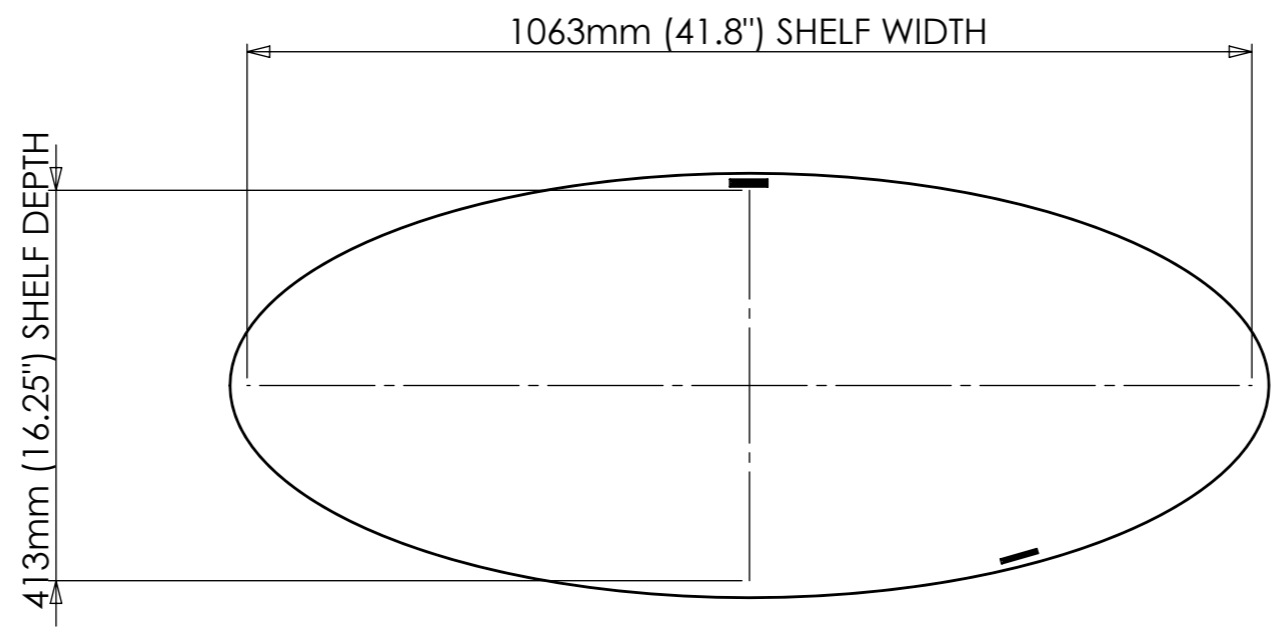

1 2 3 4 5 6 7 8

A  
B  
C  
D  
E  
F

[6.063]  
154 mm  
32mm (1.25\") ADJUSTMENT  
UP OR DOWN

[5.709]  
145  
32mm (1.25\") AJUSTMENT  
UP OR DOWN

PLEASE NOTE PRODUCT DIMENSIONS MAY VARY FROM DRAWING.

FS1100BUC - BUCKINGHAM 1100  
The copyright of this drawing is the property of AVF Group Ltd