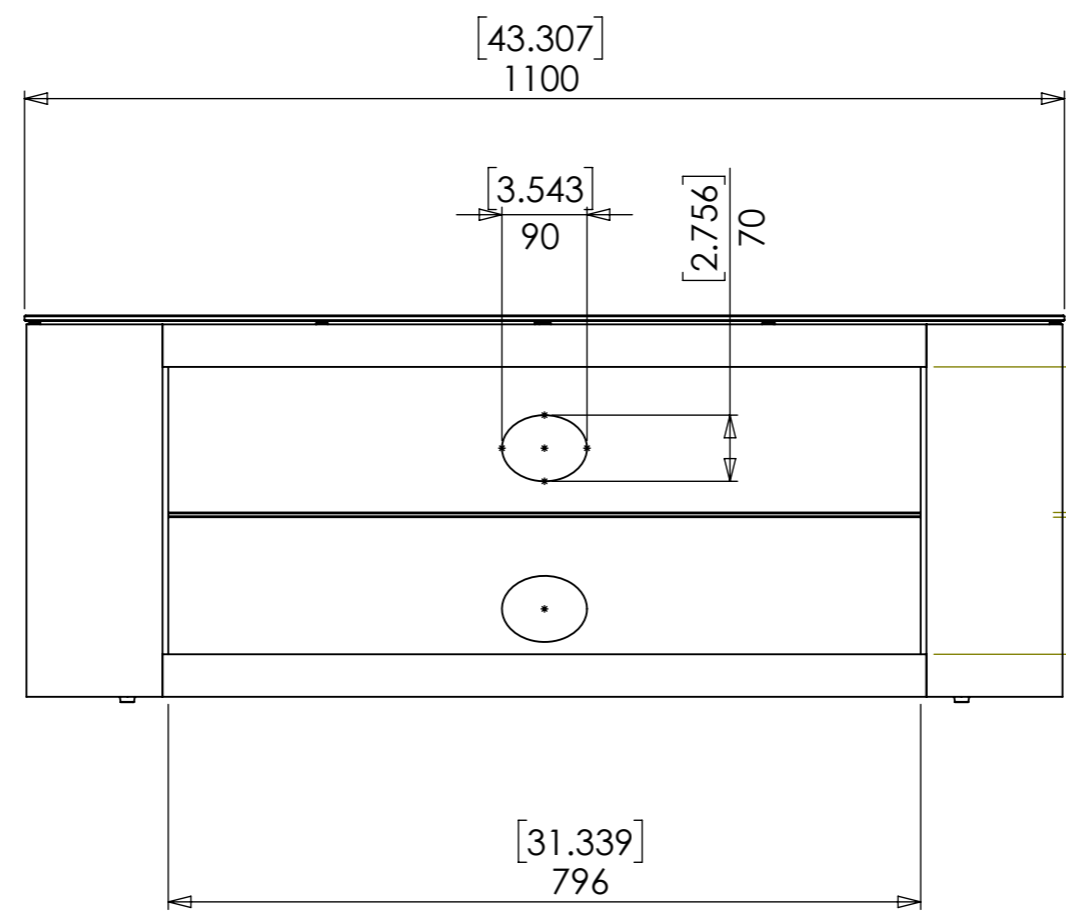

1 2 3 4 5 6 7 8

A  
B  
C  
D  
E  
F

[6.063]  
154 mm  
32mm (1.25\") ADJUSTMENT  
UP OR DOWN

[5.709]  
145  
32mm (1.25\") AJUSTMENT  
UP OR DOWN

PLEASE NOTE PRODUCT DIMENSIONS MAY VARY FROM DRAWING.

FS1100BUC - BUCKINGHAM 1100  
The copyright of this drawing is the property of AVF Group Ltd