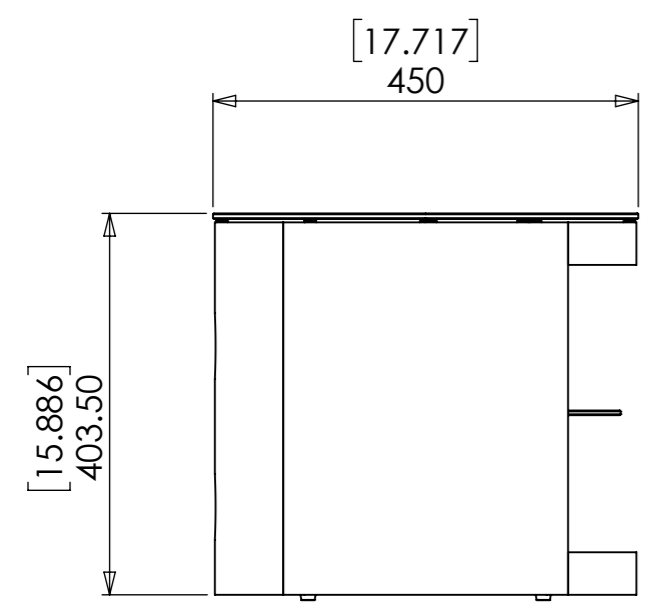

1 2 3 4 5 6 7 8

A  
B  
C  
D  
E  
F

[6.063]  
154 mm  
32mm (1.25\") ADJUSTMENT  
UP OR DOWN

[5.709]  
145  
32mm (1.25\") AJUSTMENT  
UP OR DOWN

PLEASE NOTE PRODUCT DIMENSIONS MAY VARY FROM DRAWING.

FS1100BUC - BUCKINGHAM 1100  
The copyright of this drawing is the property of AVF Group Ltd