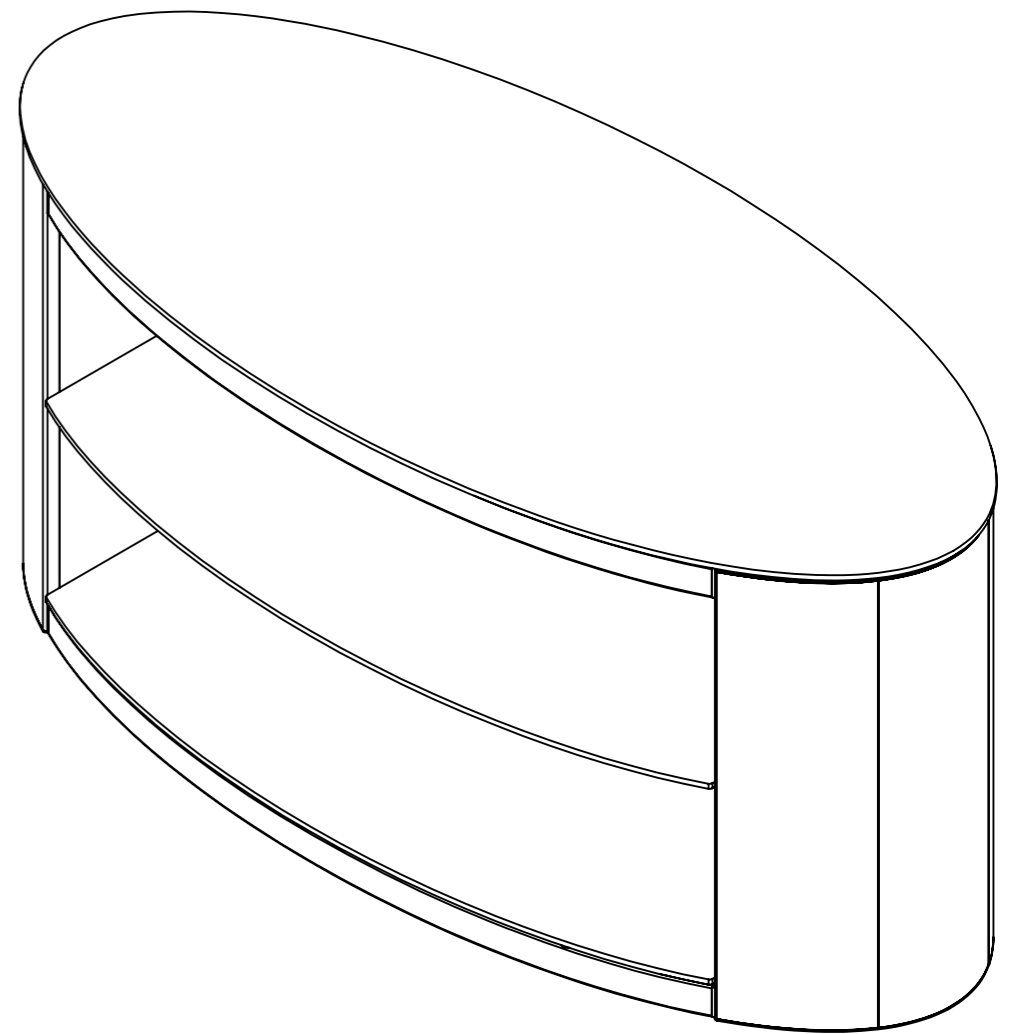

1 2 3 4 5 6 7 8

A

B

C

D

E

F

PRODCUT WEIGHT :- 20788.82grams
(WITHOUT PACKAGING)