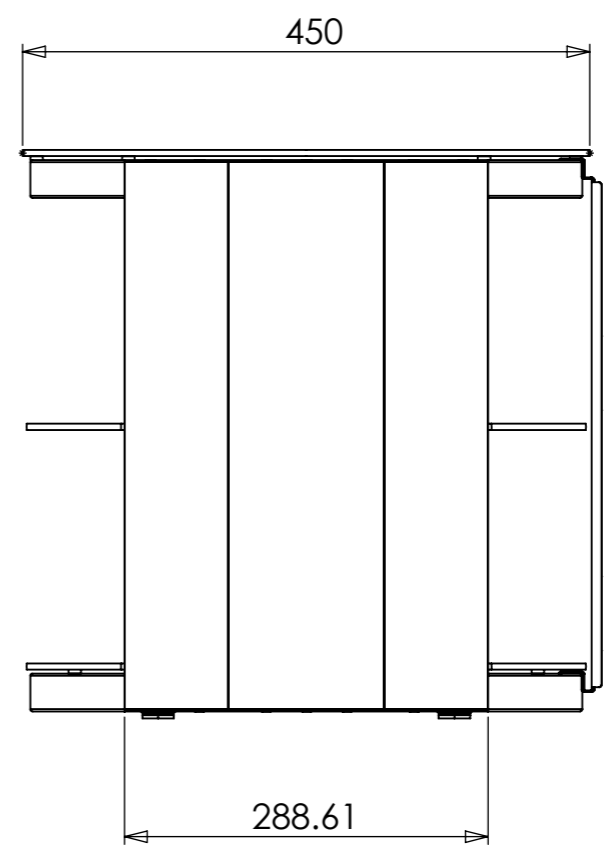

1 2 3 4 5 6 7 8

A

B

C

D

E

F

PRODCUT WEIGHT :- 20788.82grams
(WITHOUT PACKAGING)