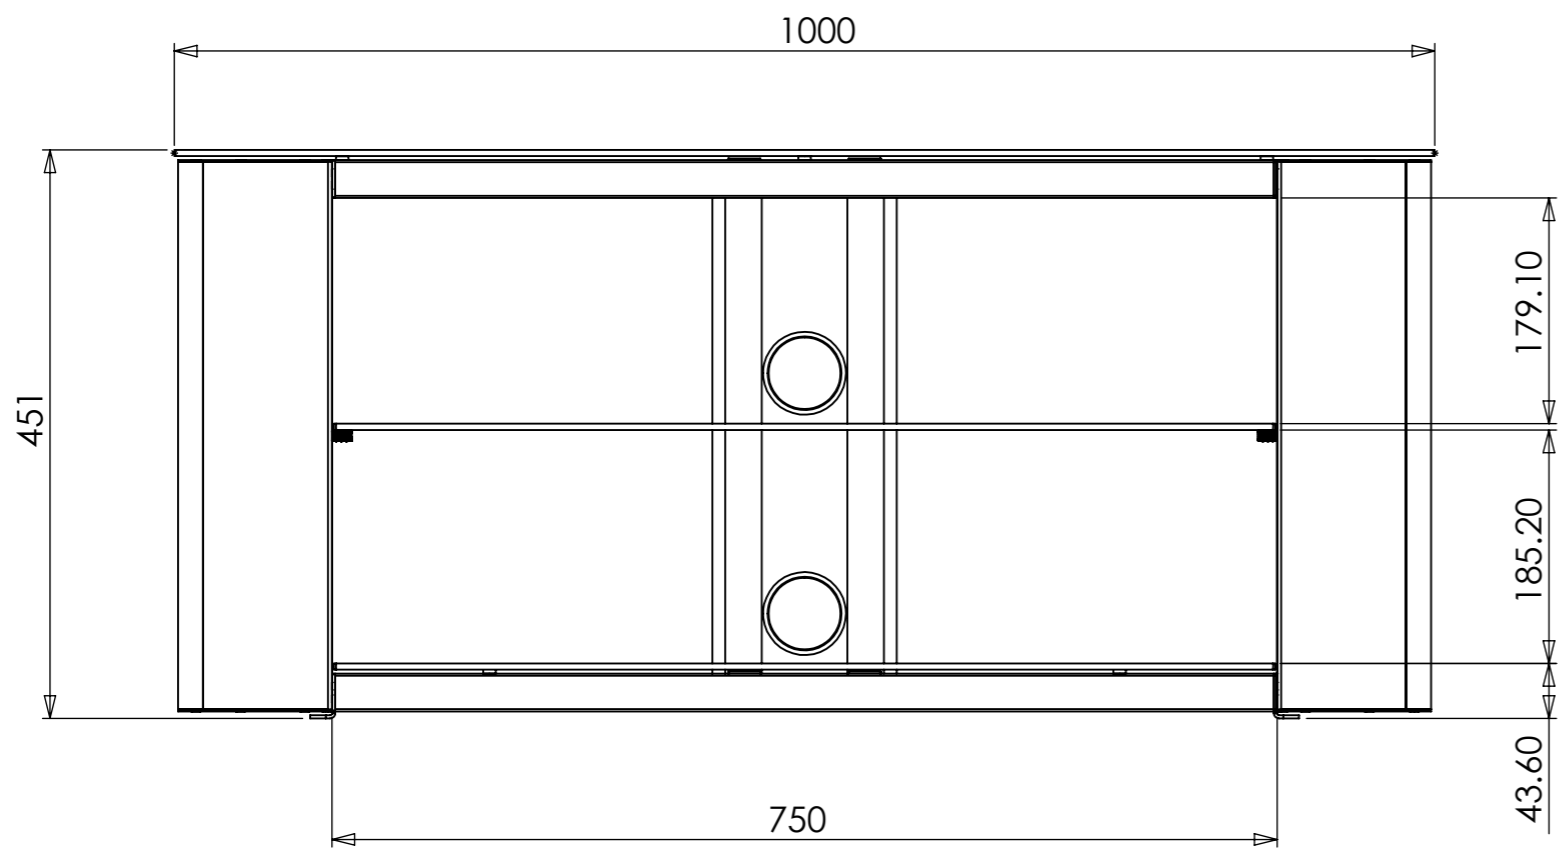

1 2 3 4 5 6 7 8

A

B

C

D

E

F

PRODCUT WEIGHT :- 20788.82grams
(WITHOUT PACKAGING)