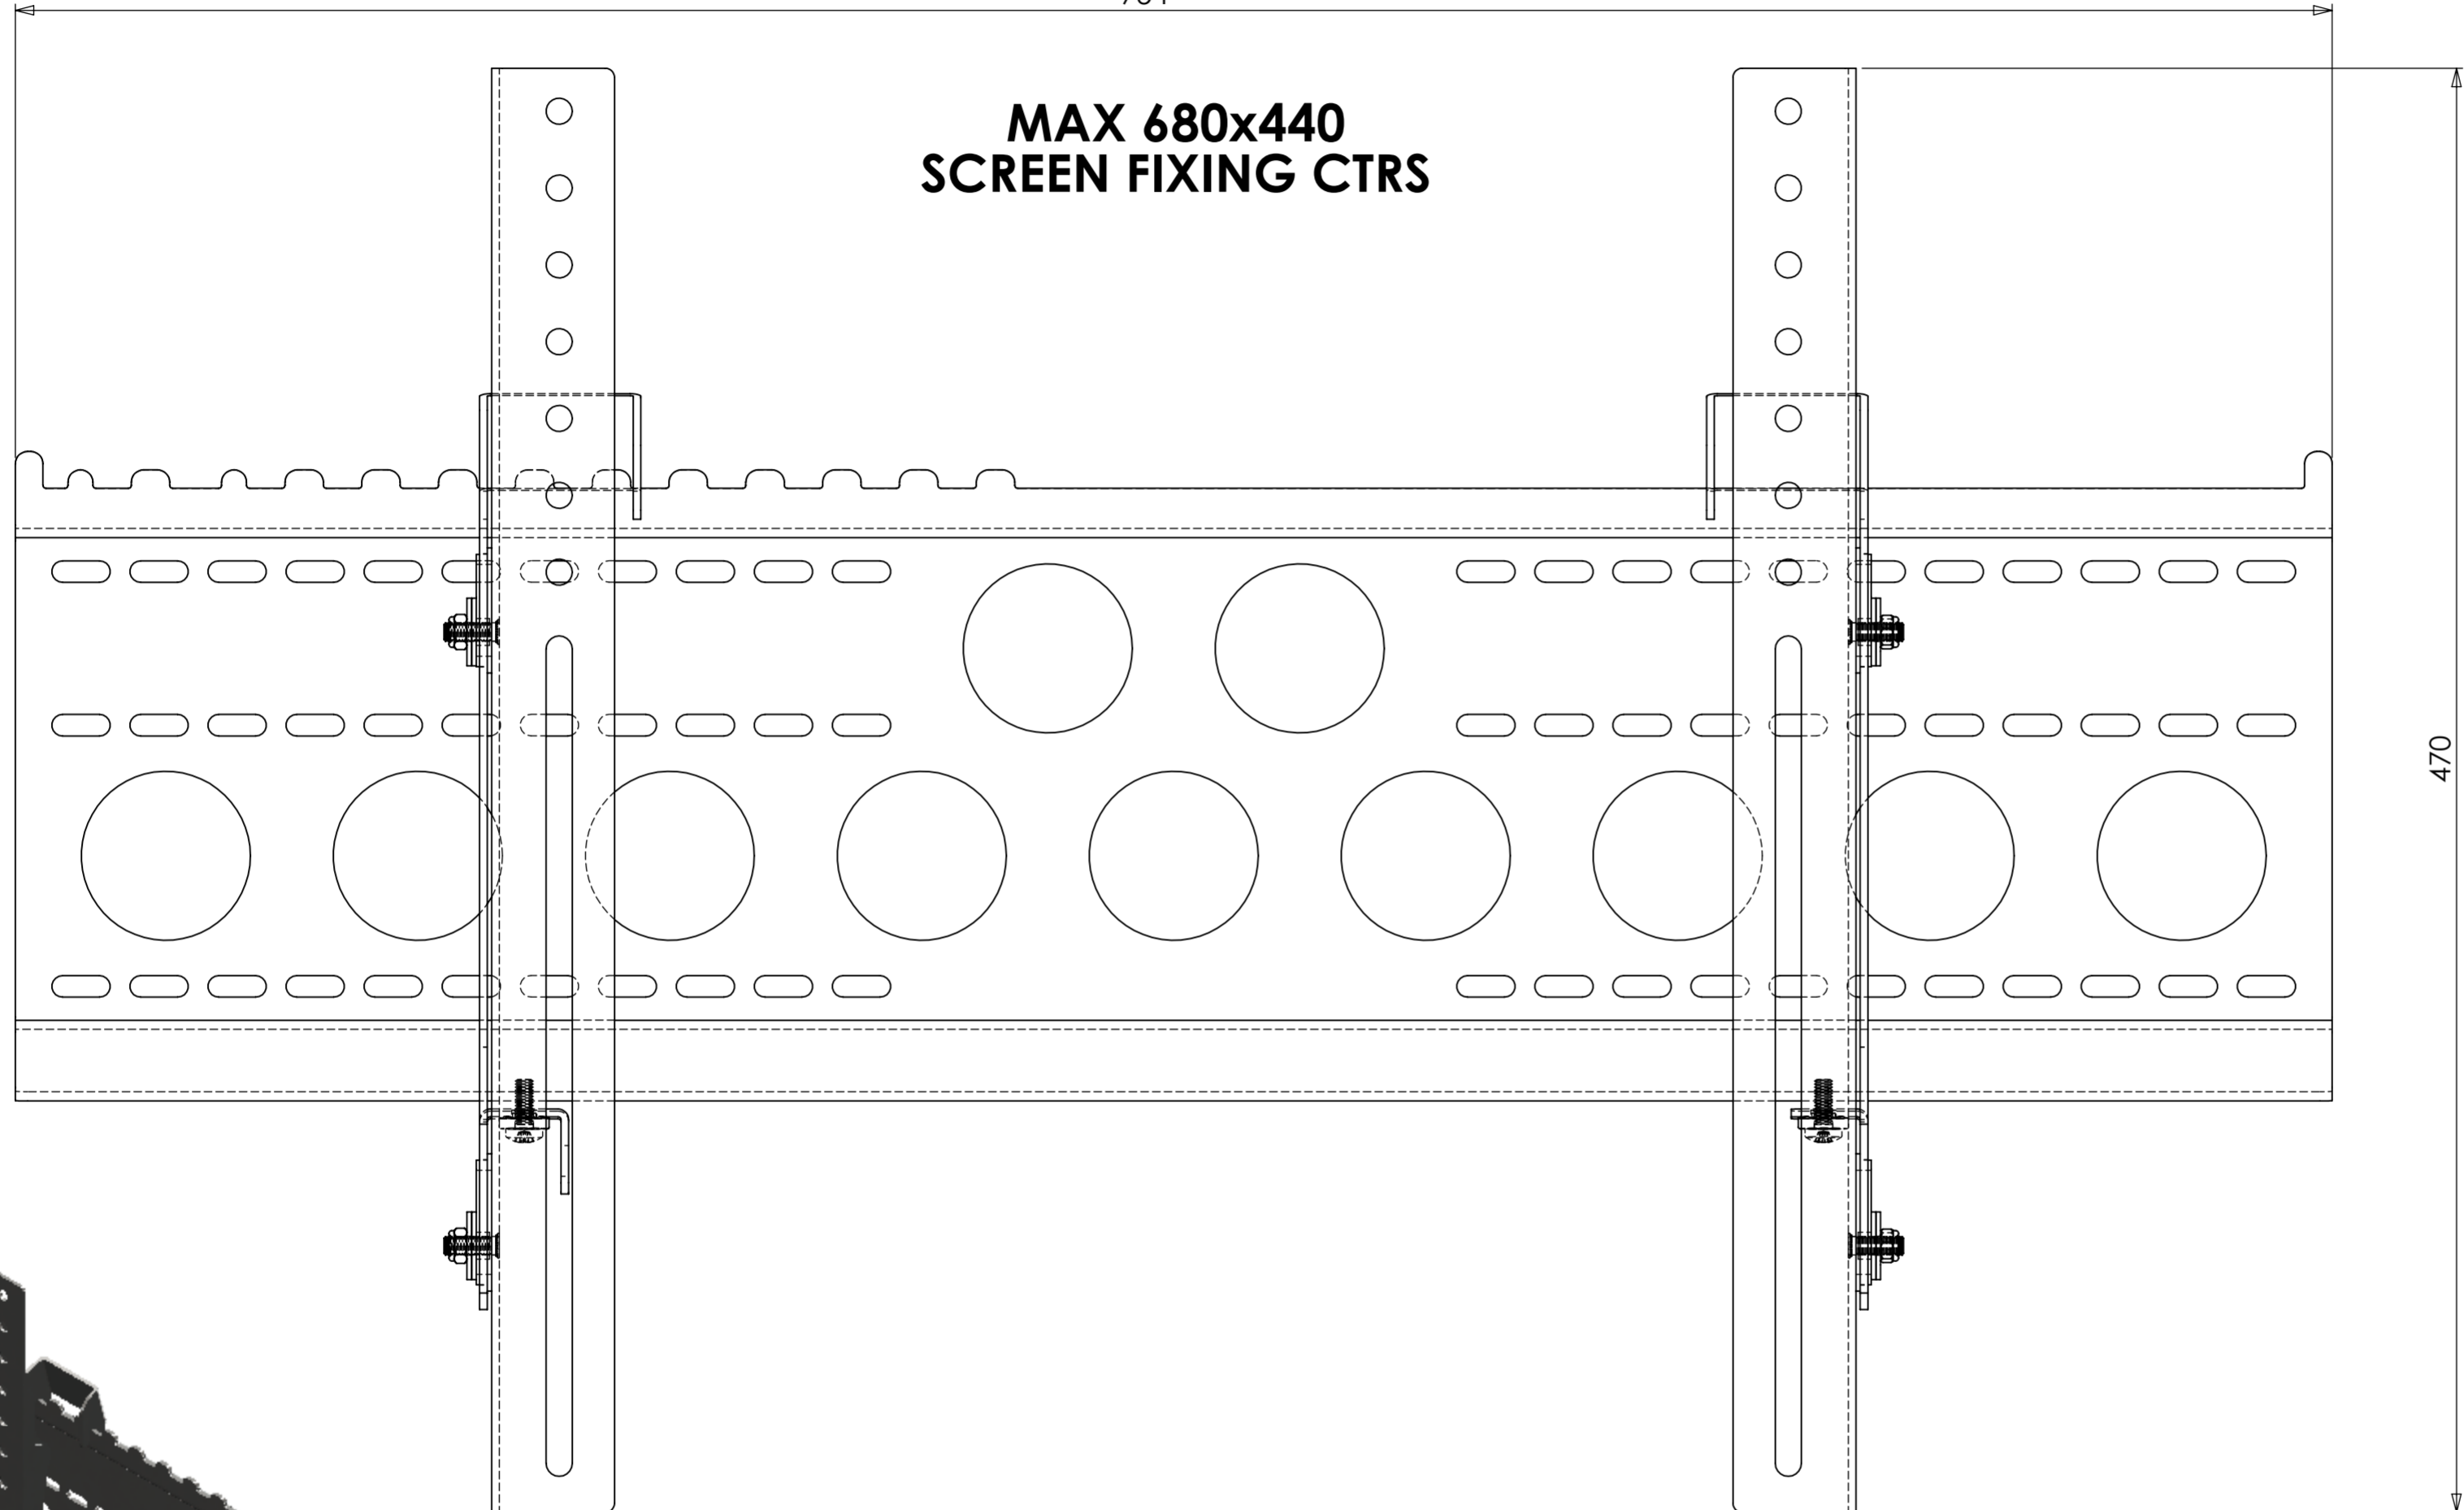

**MAX 680x440  
SCREEN FIXING CTRS**

754

470

74.34

PRODUCT WEIGHT 5385.76 grams  
(AS SHOWN WITHOUT PACKAGING AND FIXINGS)