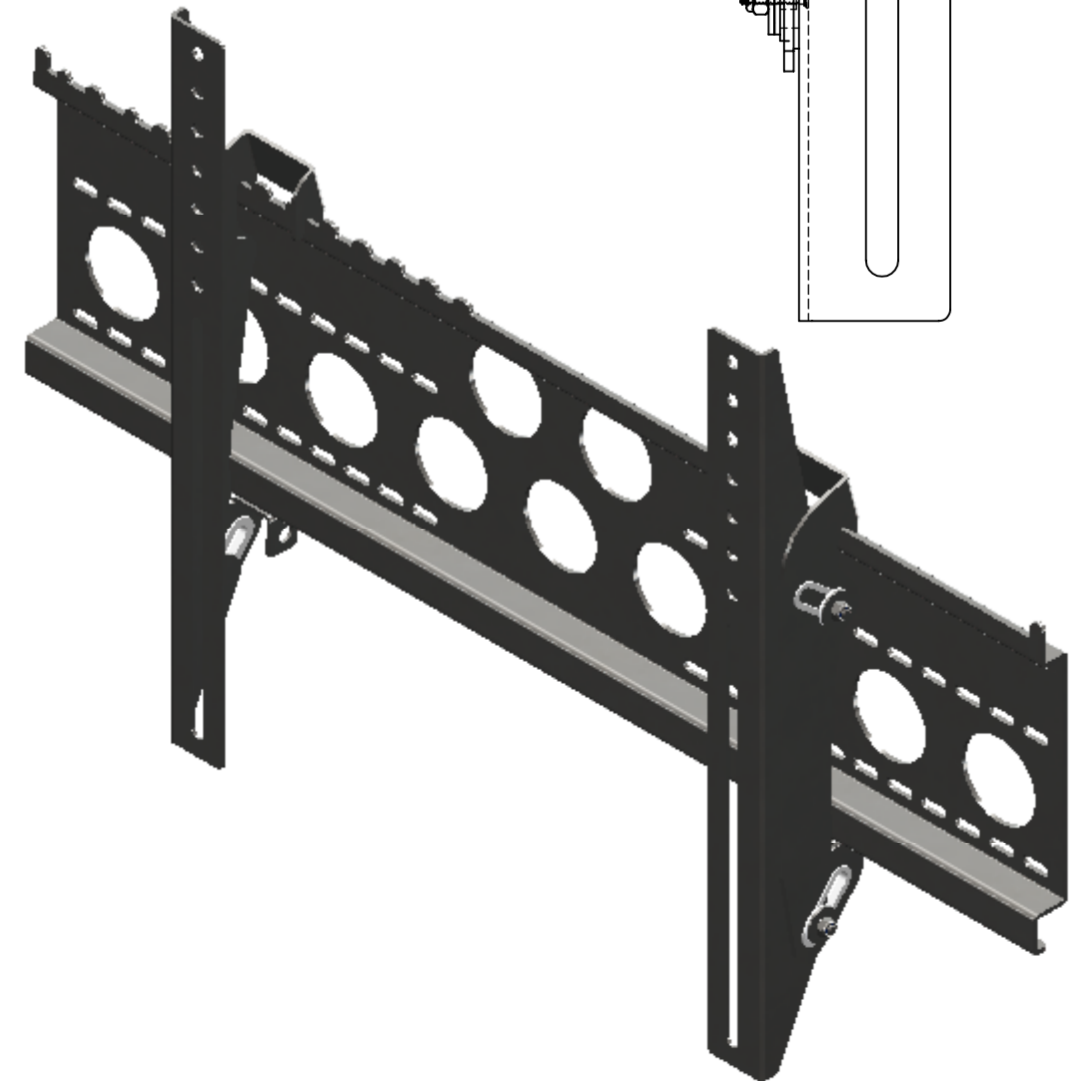

**MAX 680x440  
SCREEN FIXING CTRS**

754

470

74.34

PRODUCT WEIGHT 5385.76 grams  
(AS SHOWN WITHOUT PACKAGING AND FIXINGS)