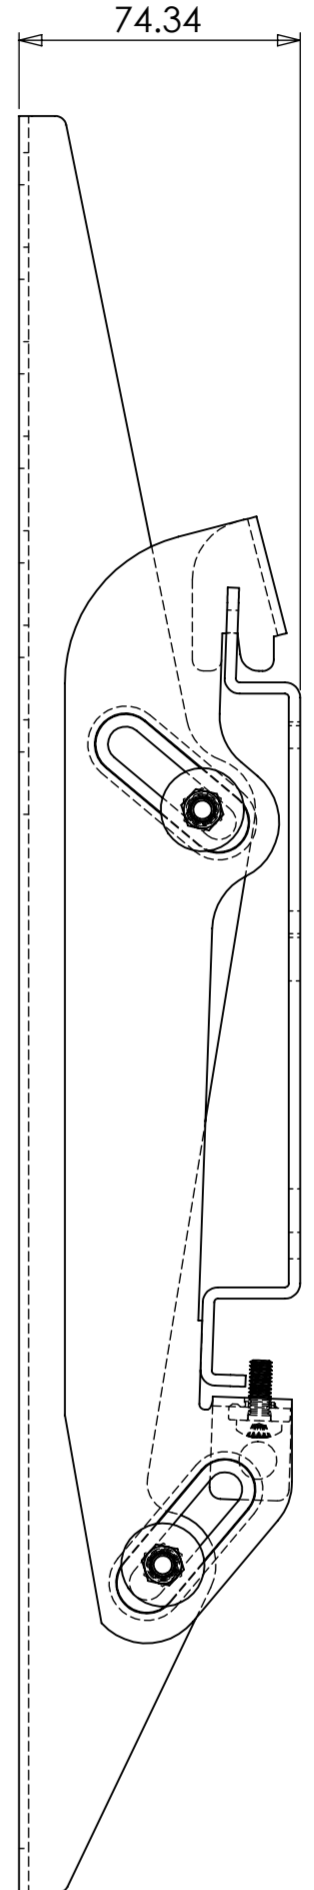

**MAX 680x440  
SCREEN FIXING CTRS**

754

470

74.34

PRODUCT WEIGHT 5385.76 grams  
(AS SHOWN WITHOUT PACKAGING AND FIXINGS)