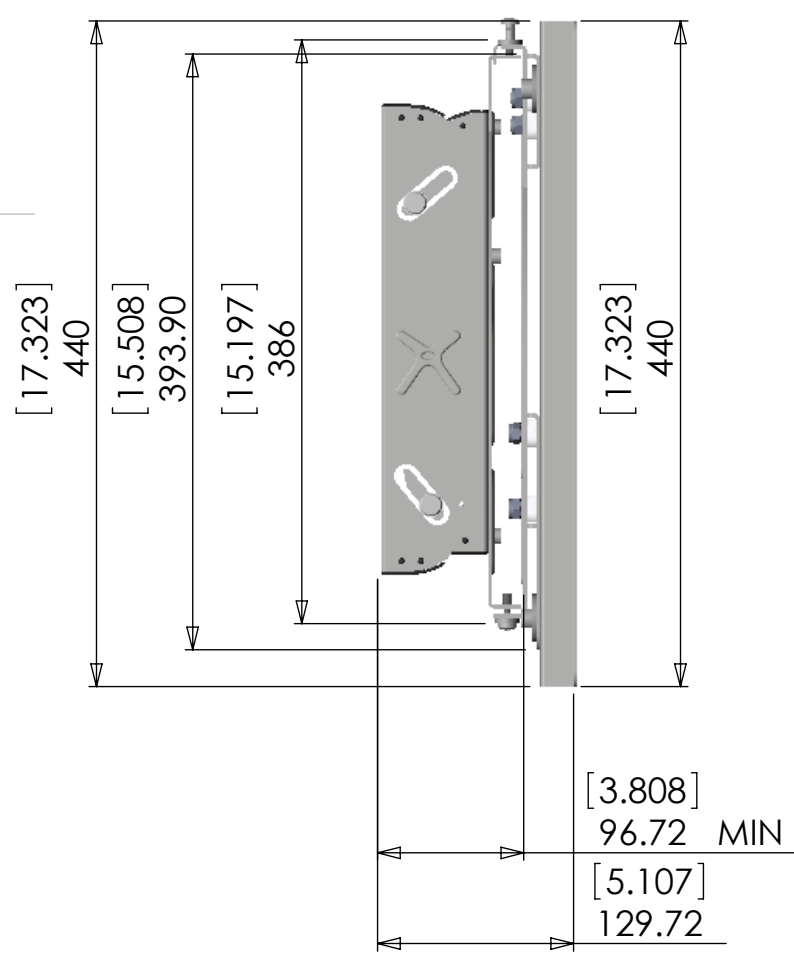

1 2 3 4 5 6 7 8

A  
B  
C  
D  
E  
F

Compatibility Range Table		
Horizontal Fixing Centres	Vertical Fixing Centres	VESA Compatibility
870 - 590 [34.252 - 23.228]	400 - 200 [15.748 - 7.874]	800 x 400 600 x 400
870 - 590 [34.252 - 23.228]	405 - 35 [15.945 - 1.378]	800 x 400 600 x 400
700 - 480 [27.559 - 18.898]	400 - 200 [15.748 - 7.874]	600 x 400
700 - 480 [27.559 - 18.898]	235 - 45 [9.252 - 1.772]	
590 - 310 [23.228 - 12.205]	405 - 32 [15.945 - 1.260]	400 x 400
404 - 223 [15.905 - 8.780]	405 - 32 [15.945 - 1.260]	400 x 400
405 - 32 [15.945 - 1.260]	475 [18.701]	400 x 200 200 x 200
	445 [17.520]	
	405 - 200 [15.945 - 7.874]	200 x 200 200 x 100 100 x 100
234 - 113 [9.213 - 4.449]	305 [12.008]	
	275 [10.827]	
	245 [9.646]	
200 [7.874]	205 - 35 [8.071 - 1.378]	
100 [3.937]	150 - 50 [5.906 - 1.969]	

APPROX WEIGHT OF ABOVE ITEMS ONLY: 10042.48g

The copyright of this drawing is the property of AVF Group Ltd