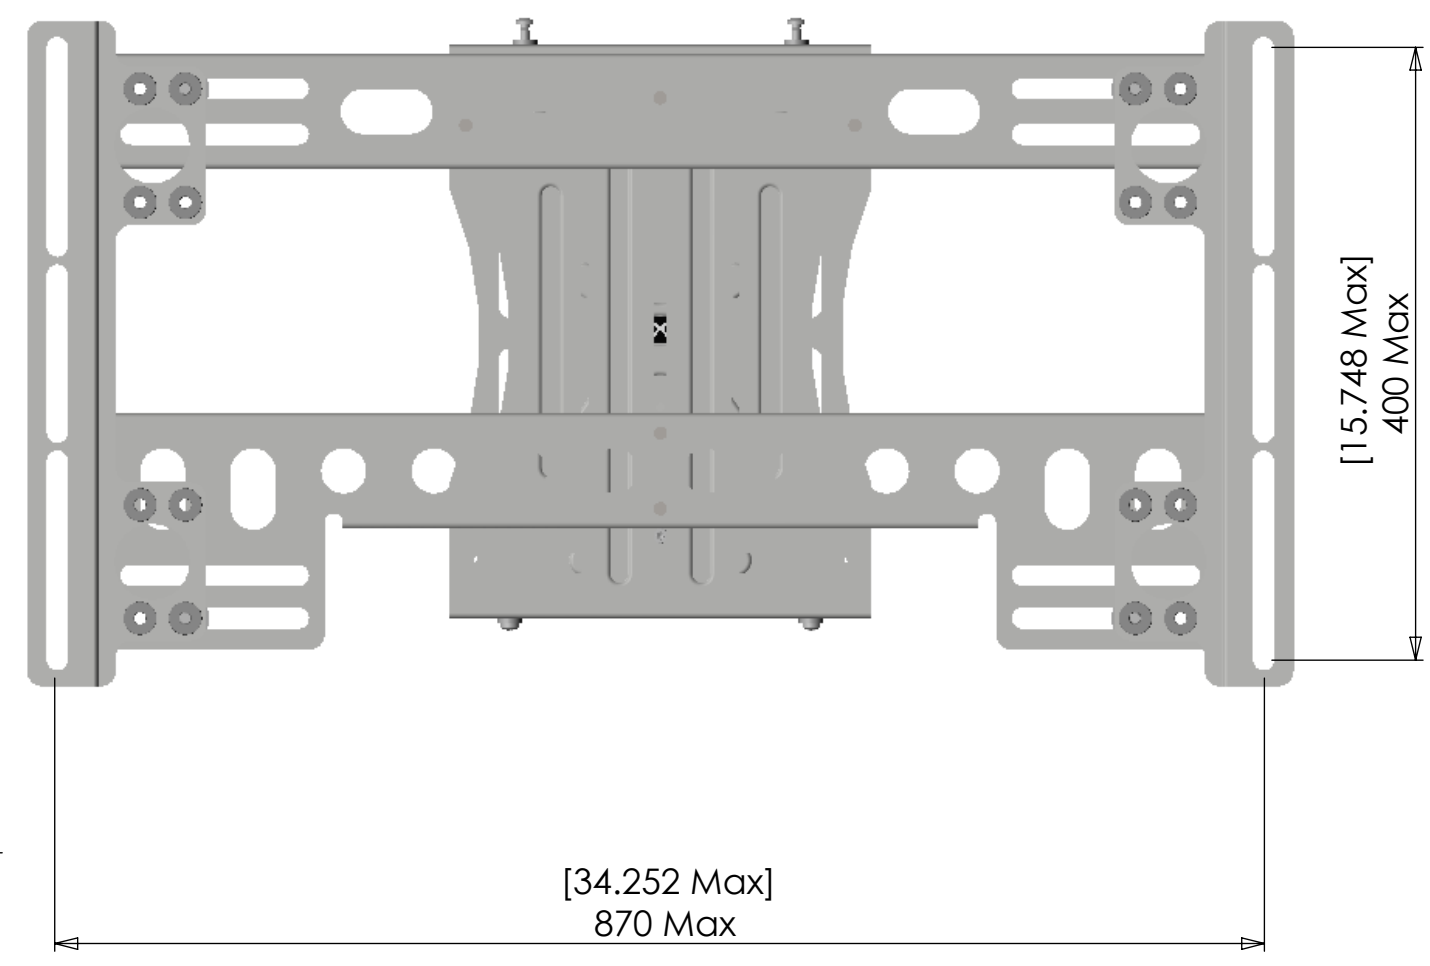

1 2 3 4 5 6 7 8

A  
B  
C  
D  
E  
F

Compatibility Range Table		
Horizontal Fixing Centres	Vertical Fixing Centres	VESA Compatibility
870 - 590 [34.252 - 23.228]	400 - 200 [15.748 - 7.874]	800 x 400 600 x 400
870 - 590 [34.252 - 23.228]	405 - 35 [15.945 - 1.378]	800 x 400 600 x 400
700 - 480 [27.559 - 18.898]	400 - 200 [15.748 - 7.874]	600 x 400
700 - 480 [27.559 - 18.898]	235 - 45 [9.252 - 1.772]	
590 - 310 [23.228 - 12.205]	405 - 32 [15.945 - 1.260]	400 x 400
404 - 223 [15.905 - 8.780]	405 - 32 [15.945 - 1.260]	400 x 400
405 - 32 [15.945 - 1.260]	475 [18.701]	400 x 200 200 x 200
	445 [17.520]	
	405 - 200 [15.945 - 7.874]	200 x 200 200 x 100 100 x 100
234 - 113 [9.213 - 4.449]	305 [12.008]	
	275 [10.827]	
	245 [9.646]	
200 [7.874]	205 - 35 [8.071 - 1.378]	
100 [3.937]	150 - 50 [5.906 - 1.969]	

APPROX WEIGHT OF ABOVE ITEMS ONLY: 10042.48g

The copyright of this drawing is the property of AVF Group Ltd