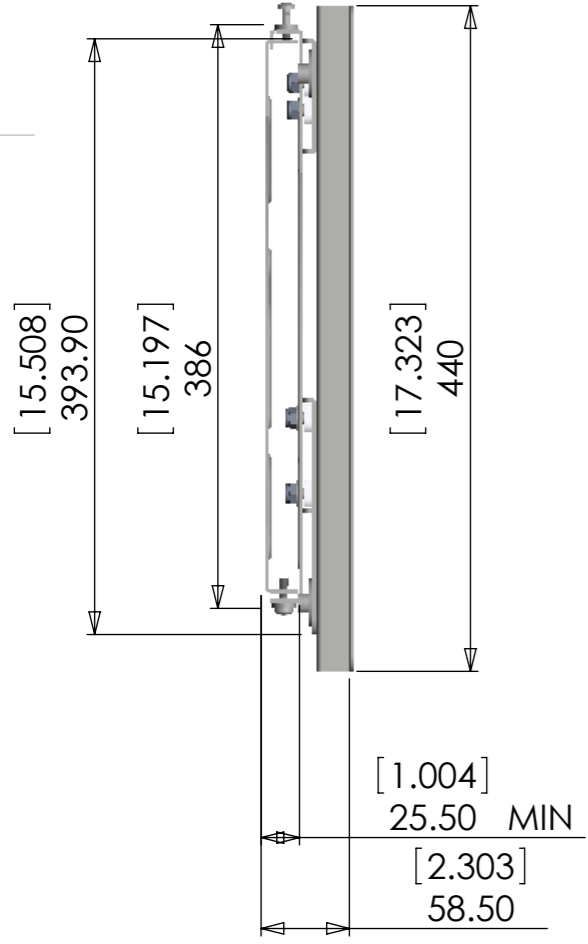

1 2 3 4 5 6 7 8

A
B
C
D
E
F

Compatibility Range Table		
Horizontal Fixing Centres	Vertical Fixing Centres	VESA Compatibility
870 - 590 [34.252 - 23.228]	400 - 200 [15.748 - 7.874]	800 x 400 600 x 400
870 - 590 [34.252 - 23.228]	405 - 35 [15.945 - 1.378]	800 x 400 600 x 400
700 - 480 [27.559 - 18.898]	400 - 200 [15.748 - 7.874]	600 x 400
700 - 480 [27.559 - 18.898]	235 - 45 [9.252 - 1.772]	
590 - 310 [23.228 - 12.205]	405 - 32 [15.945 - 1.260]	400 x 400
404 - 223 [15.905 - 8.780]	405 - 32 [15.945 - 1.260]	400 x 400
405 - 32 [15.945 - 1.260]	475 [18.701]	400 x 200 200 x 200
	445 [17.520]	
	405 - 200 [15.945 - 7.874]	200 x 200 200 x 100 100 x 100
234 - 113 [9.213 - 4.449]	305 [12.008]	
	275 [10.827]	
	245 [9.646]	
200 [7.874]	205 - 35 [8.071 - 1.378]	
100 [3.937]	150 - 50 [5.906 - 1.969]	

APPROX WEIGHT OF ABOVE ITEMS ONLY: 8034.78g

The copyright of this drawing is the property of AVF Group Ltd