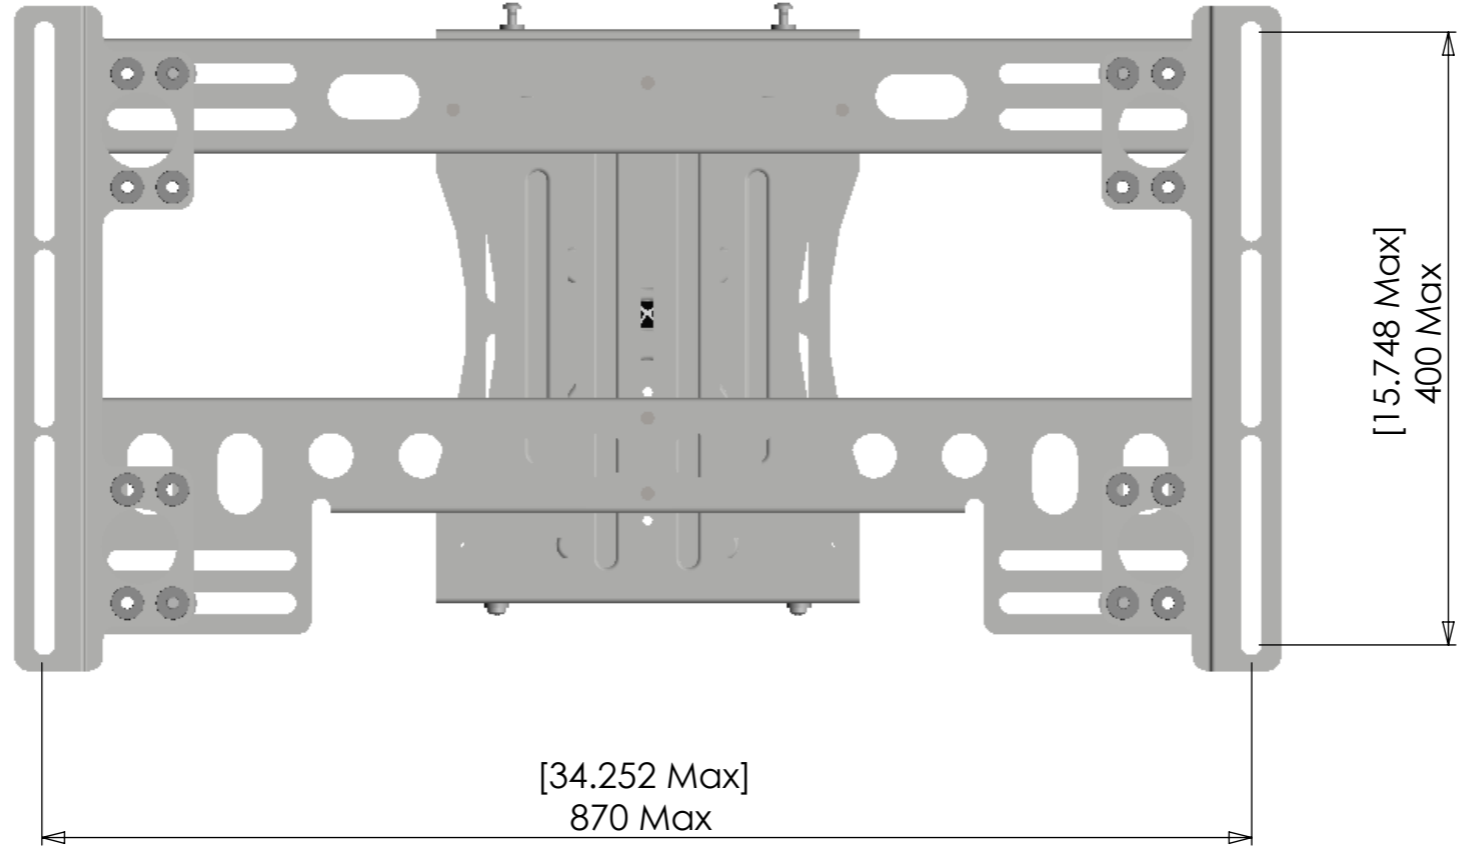

1 2 3 4 5 6 7 8

A
B
C
D
E
F

Compatibility Range Table		
Horizontal Fixing Centres	Vertical Fixing Centres	VESA Compatibility
870 - 590 [34.252 - 23.228]	400 - 200 [15.748 - 7.874]	800 x 400 600 x 400
870 - 590 [34.252 - 23.228]	405 - 35 [15.945 - 1.378]	800 x 400 600 x 400
700 - 480 [27.559 - 18.898]	400 - 200 [15.748 - 7.874]	600 x 400
700 - 480 [27.559 - 18.898]	235 - 45 [9.252 - 1.772]	
590 - 310 [23.228 - 12.205]	405 - 32 [15.945 - 1.260]	400 x 400
404 - 223 [15.905 - 8.780]	405 - 32 [15.945 - 1.260]	400 x 400
405 - 32 [15.945 - 1.260]	475 [18.701]	400 x 200 200 x 200
	445 [17.520]	
	405 - 200 [15.945 - 7.874]	200 x 200 200 x 100 100 x 100
234 - 113 [9.213 - 4.449]	305 [12.008]	
	275 [10.827]	
	245 [9.646]	
200 [7.874]	205 - 35 [8.071 - 1.378]	
100 [3.937]	150 - 50 [5.906 - 1.969]	

APPROX WEIGHT OF ABOVE ITEMS ONLY: 8034.78g

The copyright of this drawing is the property of AVF Group Ltd