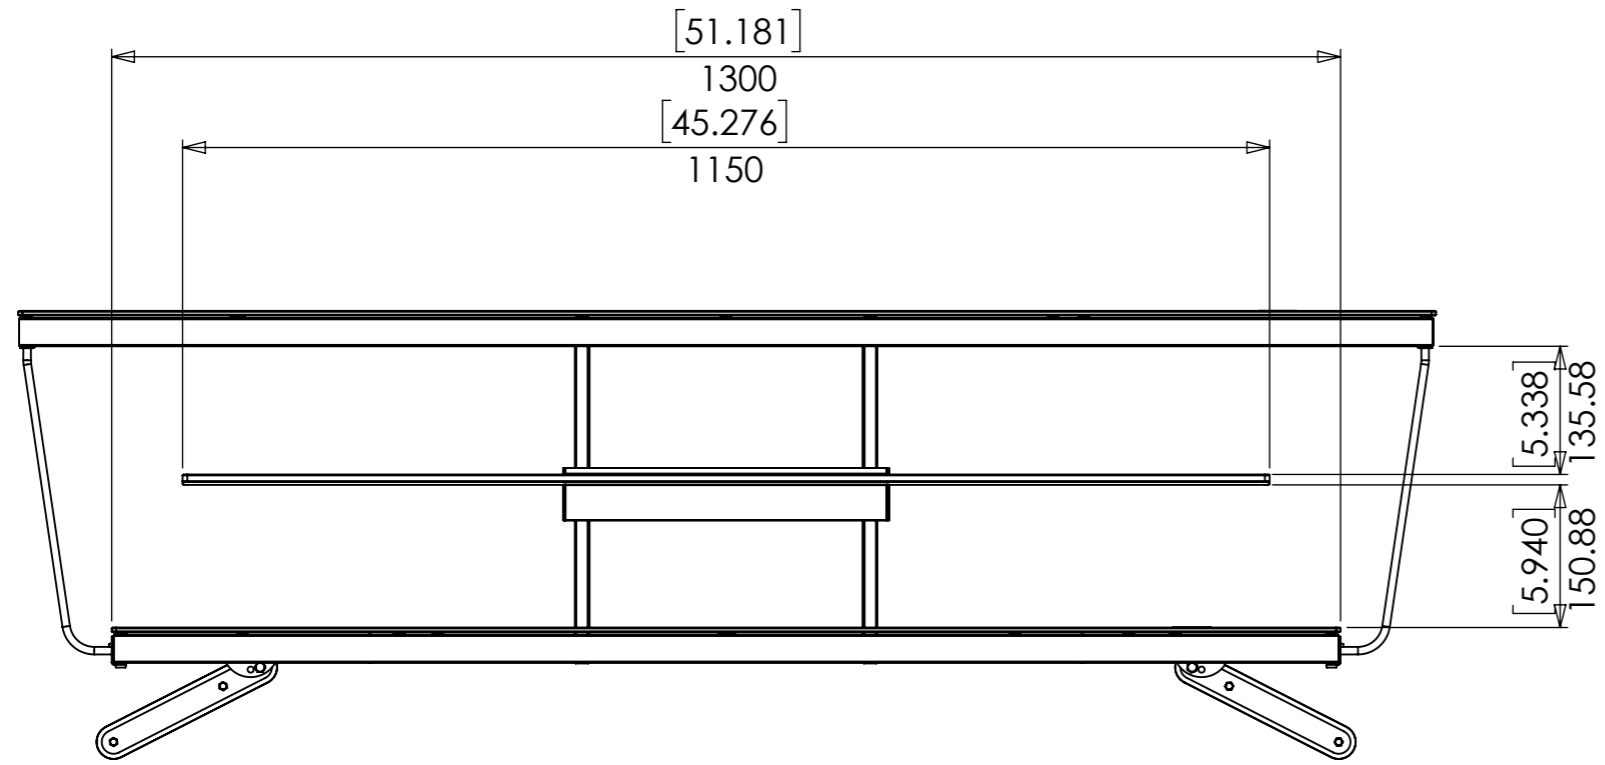

A

B

C

D

E

F

HEIGHT SETTINGS:

LOW SETTING: 400mm

MEDIUM SETTING: 475mm

TALL SETTING: 550mm