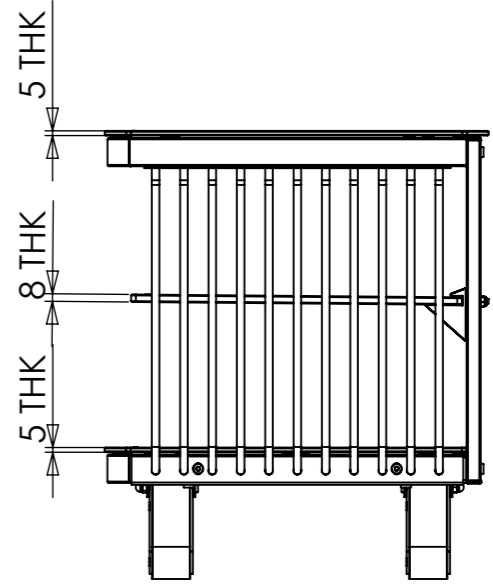

A

B

C

D

E

F

HEIGHT SETTINGS:

LOW SETTING: 400mm

MEDIUM SETTING: 475mm

TALL SETTING: 550mm