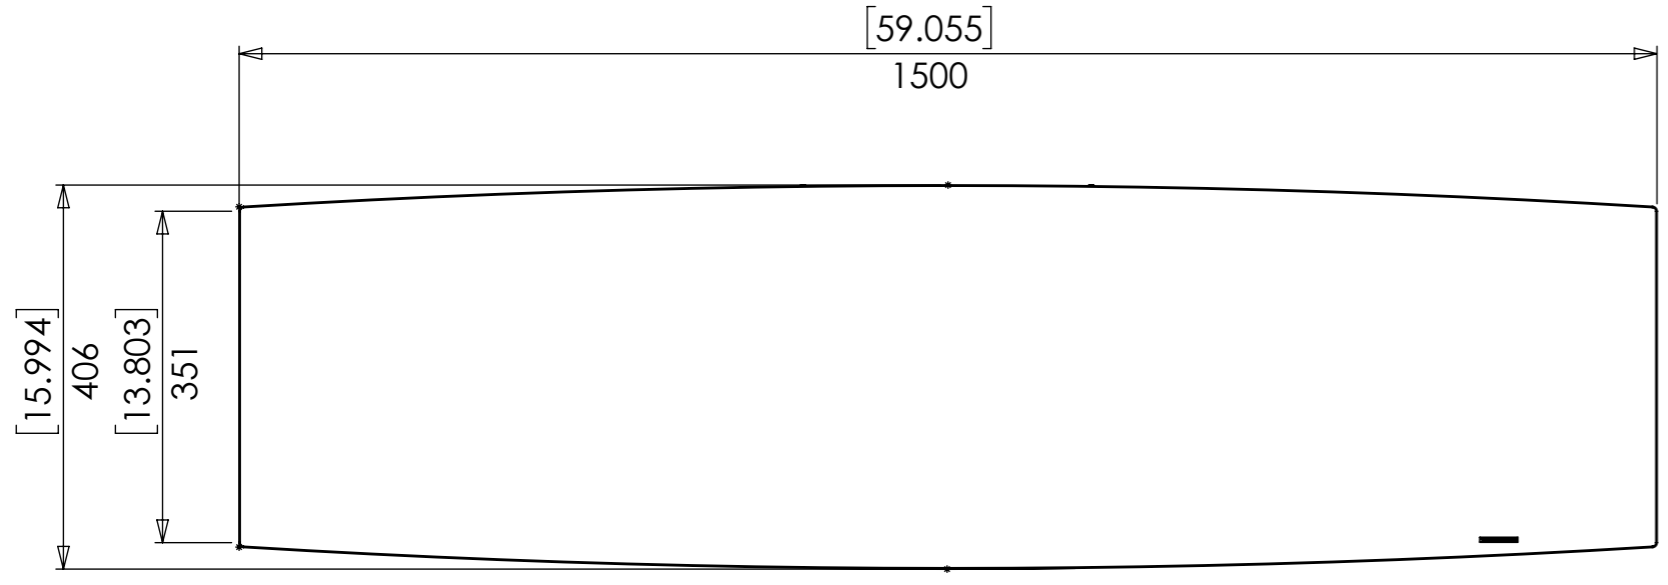

A

B

C

D

E

F

HEIGHT SETTINGS:

LOW SETTING: 400mm

MEDIUM SETTING: 475mm

TALL SETTING: 550mm