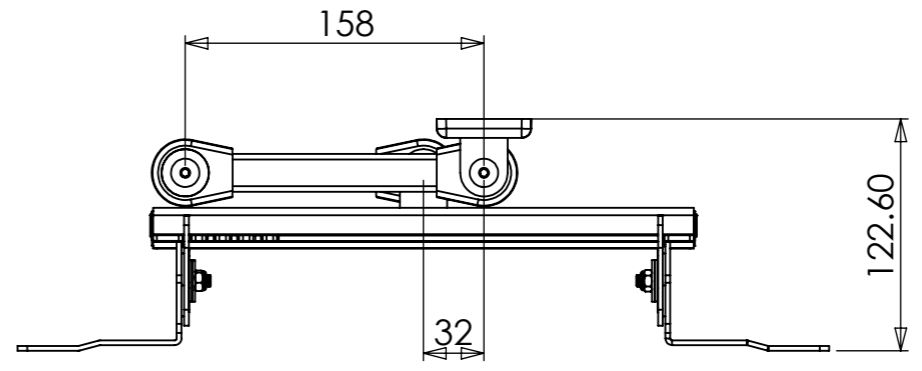

A

B

C

D

E

F

PRODUCT WEIGHT 4375.59 grams
(AS SHOWN WITHOUT PACKAGING AND FIXINGS)