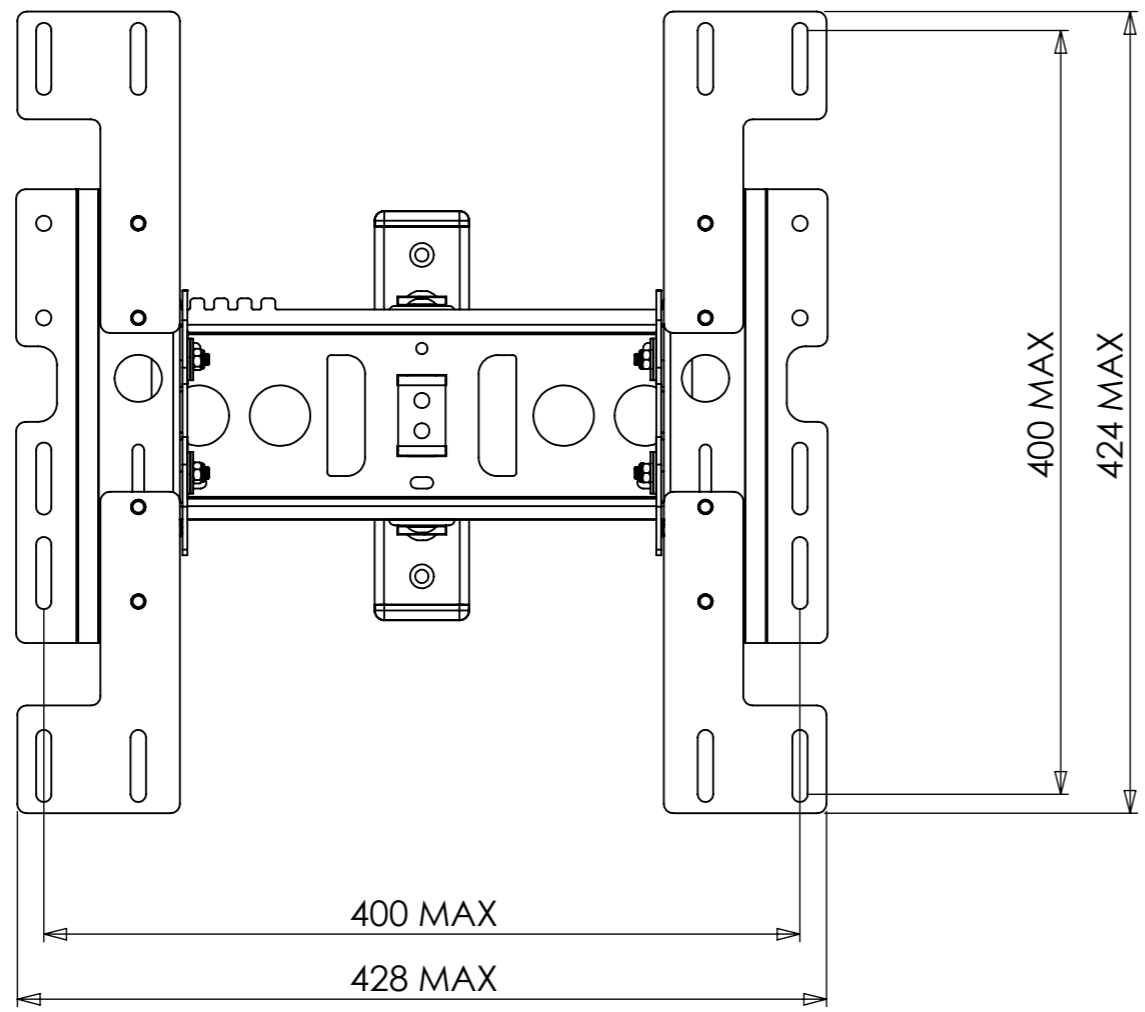

A

B

C

D

E

F

PRODUCT WEIGHT 4375.59 grams
(AS SHOWN WITHOUT PACKAGING AND FIXINGS)