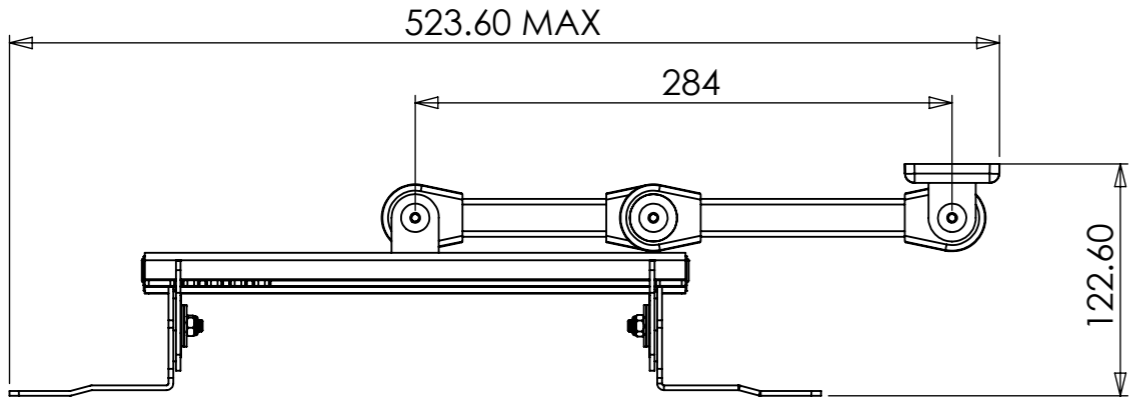

A

B

C

D

E

F

PRODUCT WEIGHT 4375.59 grams
(AS SHOWN WITHOUT PACKAGING AND FIXINGS)