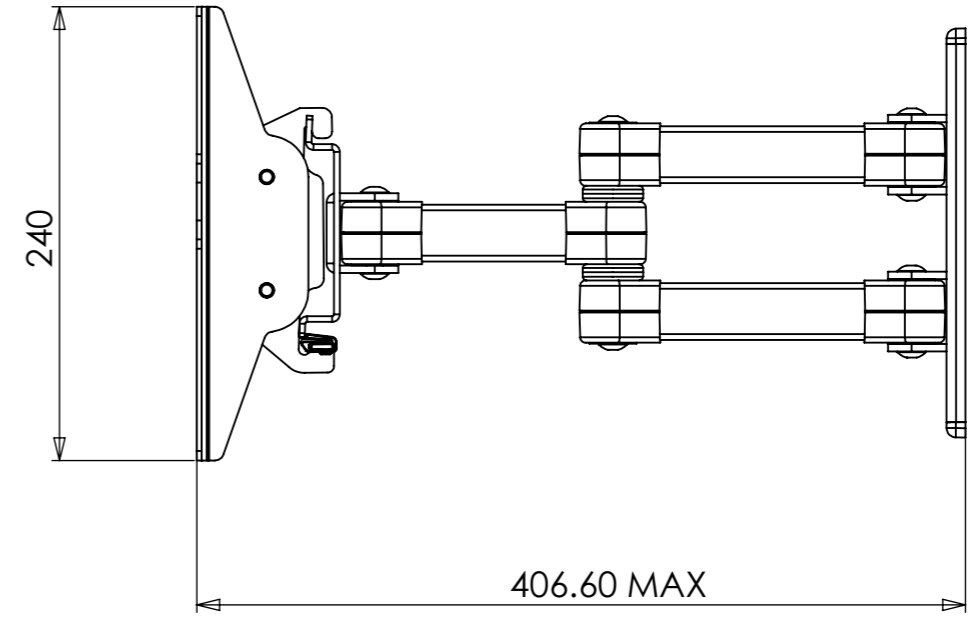

A

B

C

D

E

F

PRODUCT WEIGHT 4375.59 grams
(AS SHOWN WITHOUT PACKAGING AND FIXINGS)