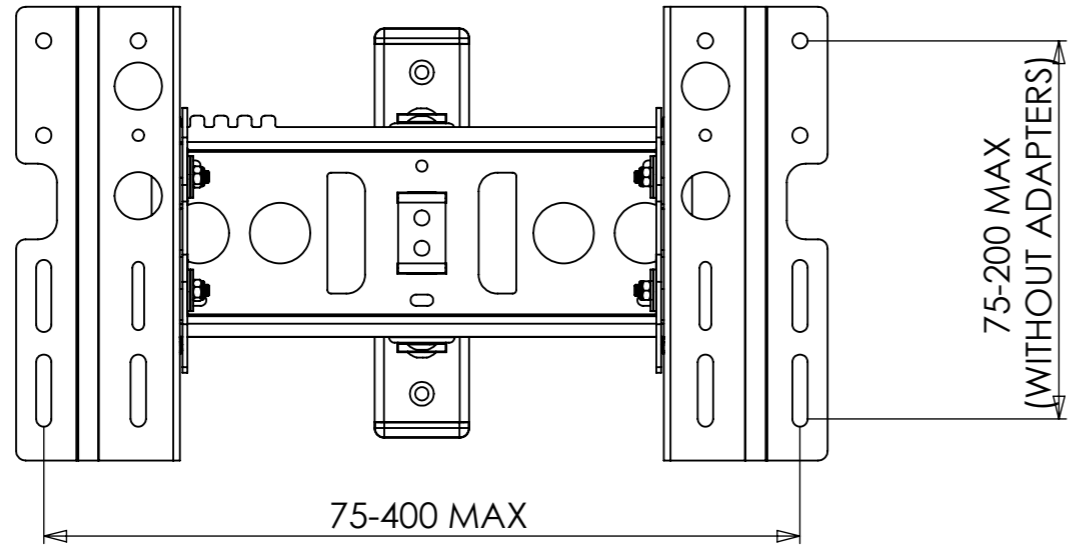

A

B

C

D

E

F

PRODUCT WEIGHT 4375.59 grams
(AS SHOWN WITHOUT PACKAGING AND FIXINGS)