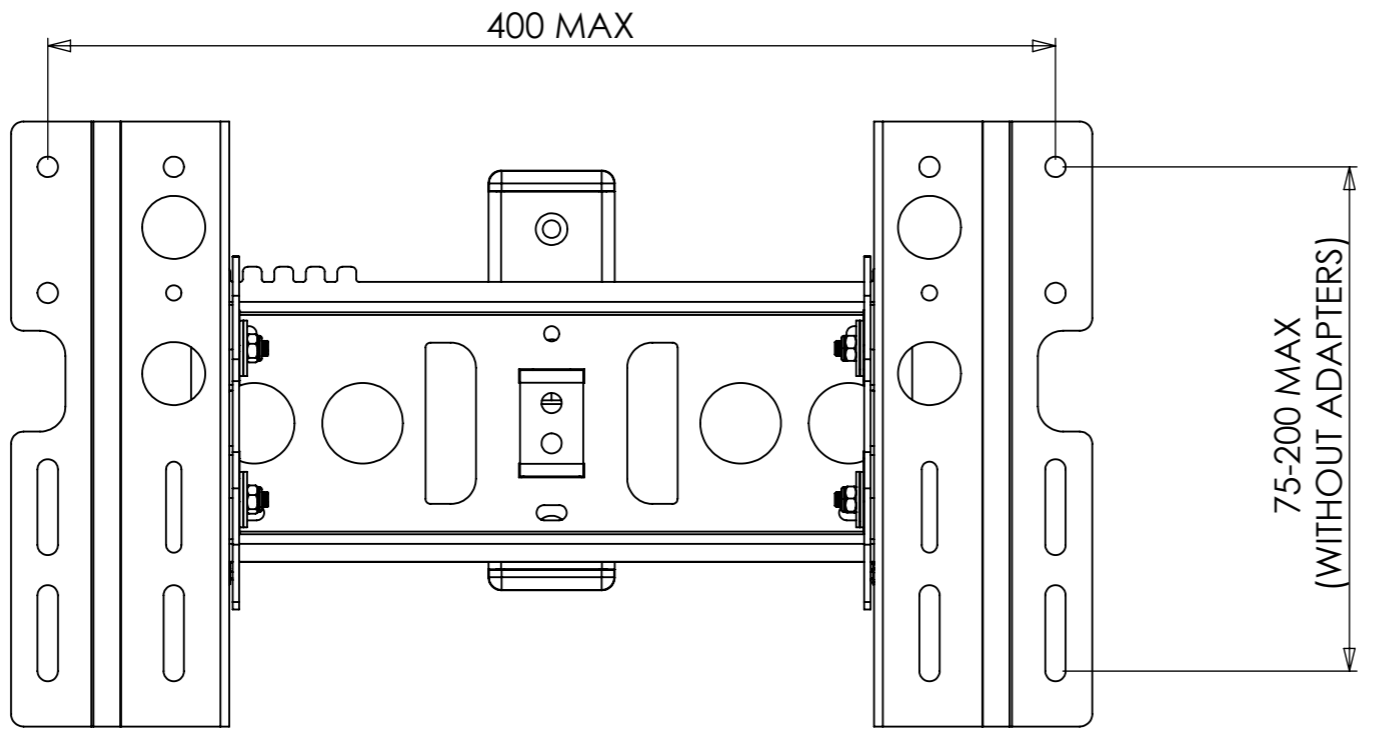

A

B

C

D

E

F

PRODUCT WEIGHT 3282.80 grams
(AS SHOWN WITHOUT PACKAGING AND FIXINGS)