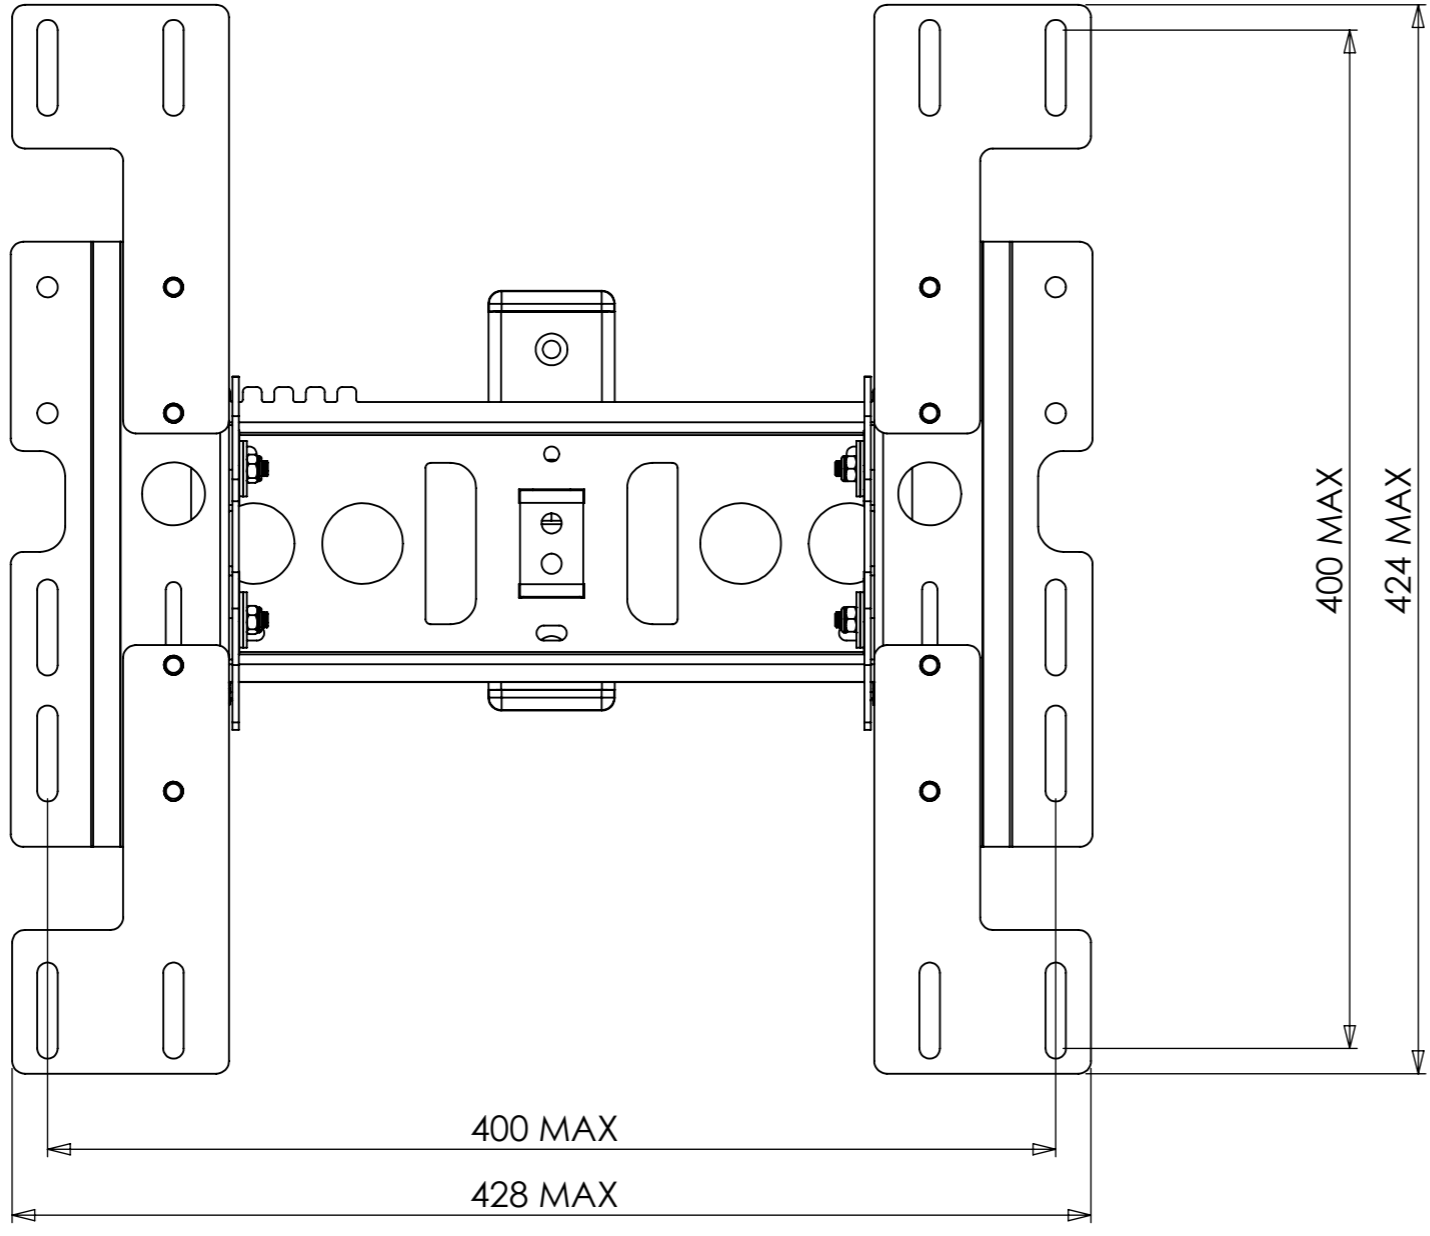

A

B

C

D

E

F

PRODUCT WEIGHT 3282.80 grams
(AS SHOWN WITHOUT PACKAGING AND FIXINGS)