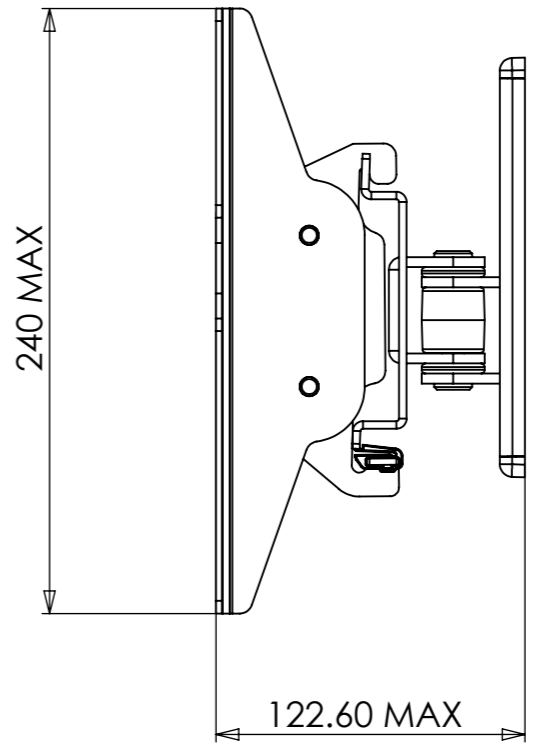

A

B

C

D

E

F

PRODUCT WEIGHT 3282.80 grams
(AS SHOWN WITHOUT PACKAGING AND FIXINGS)