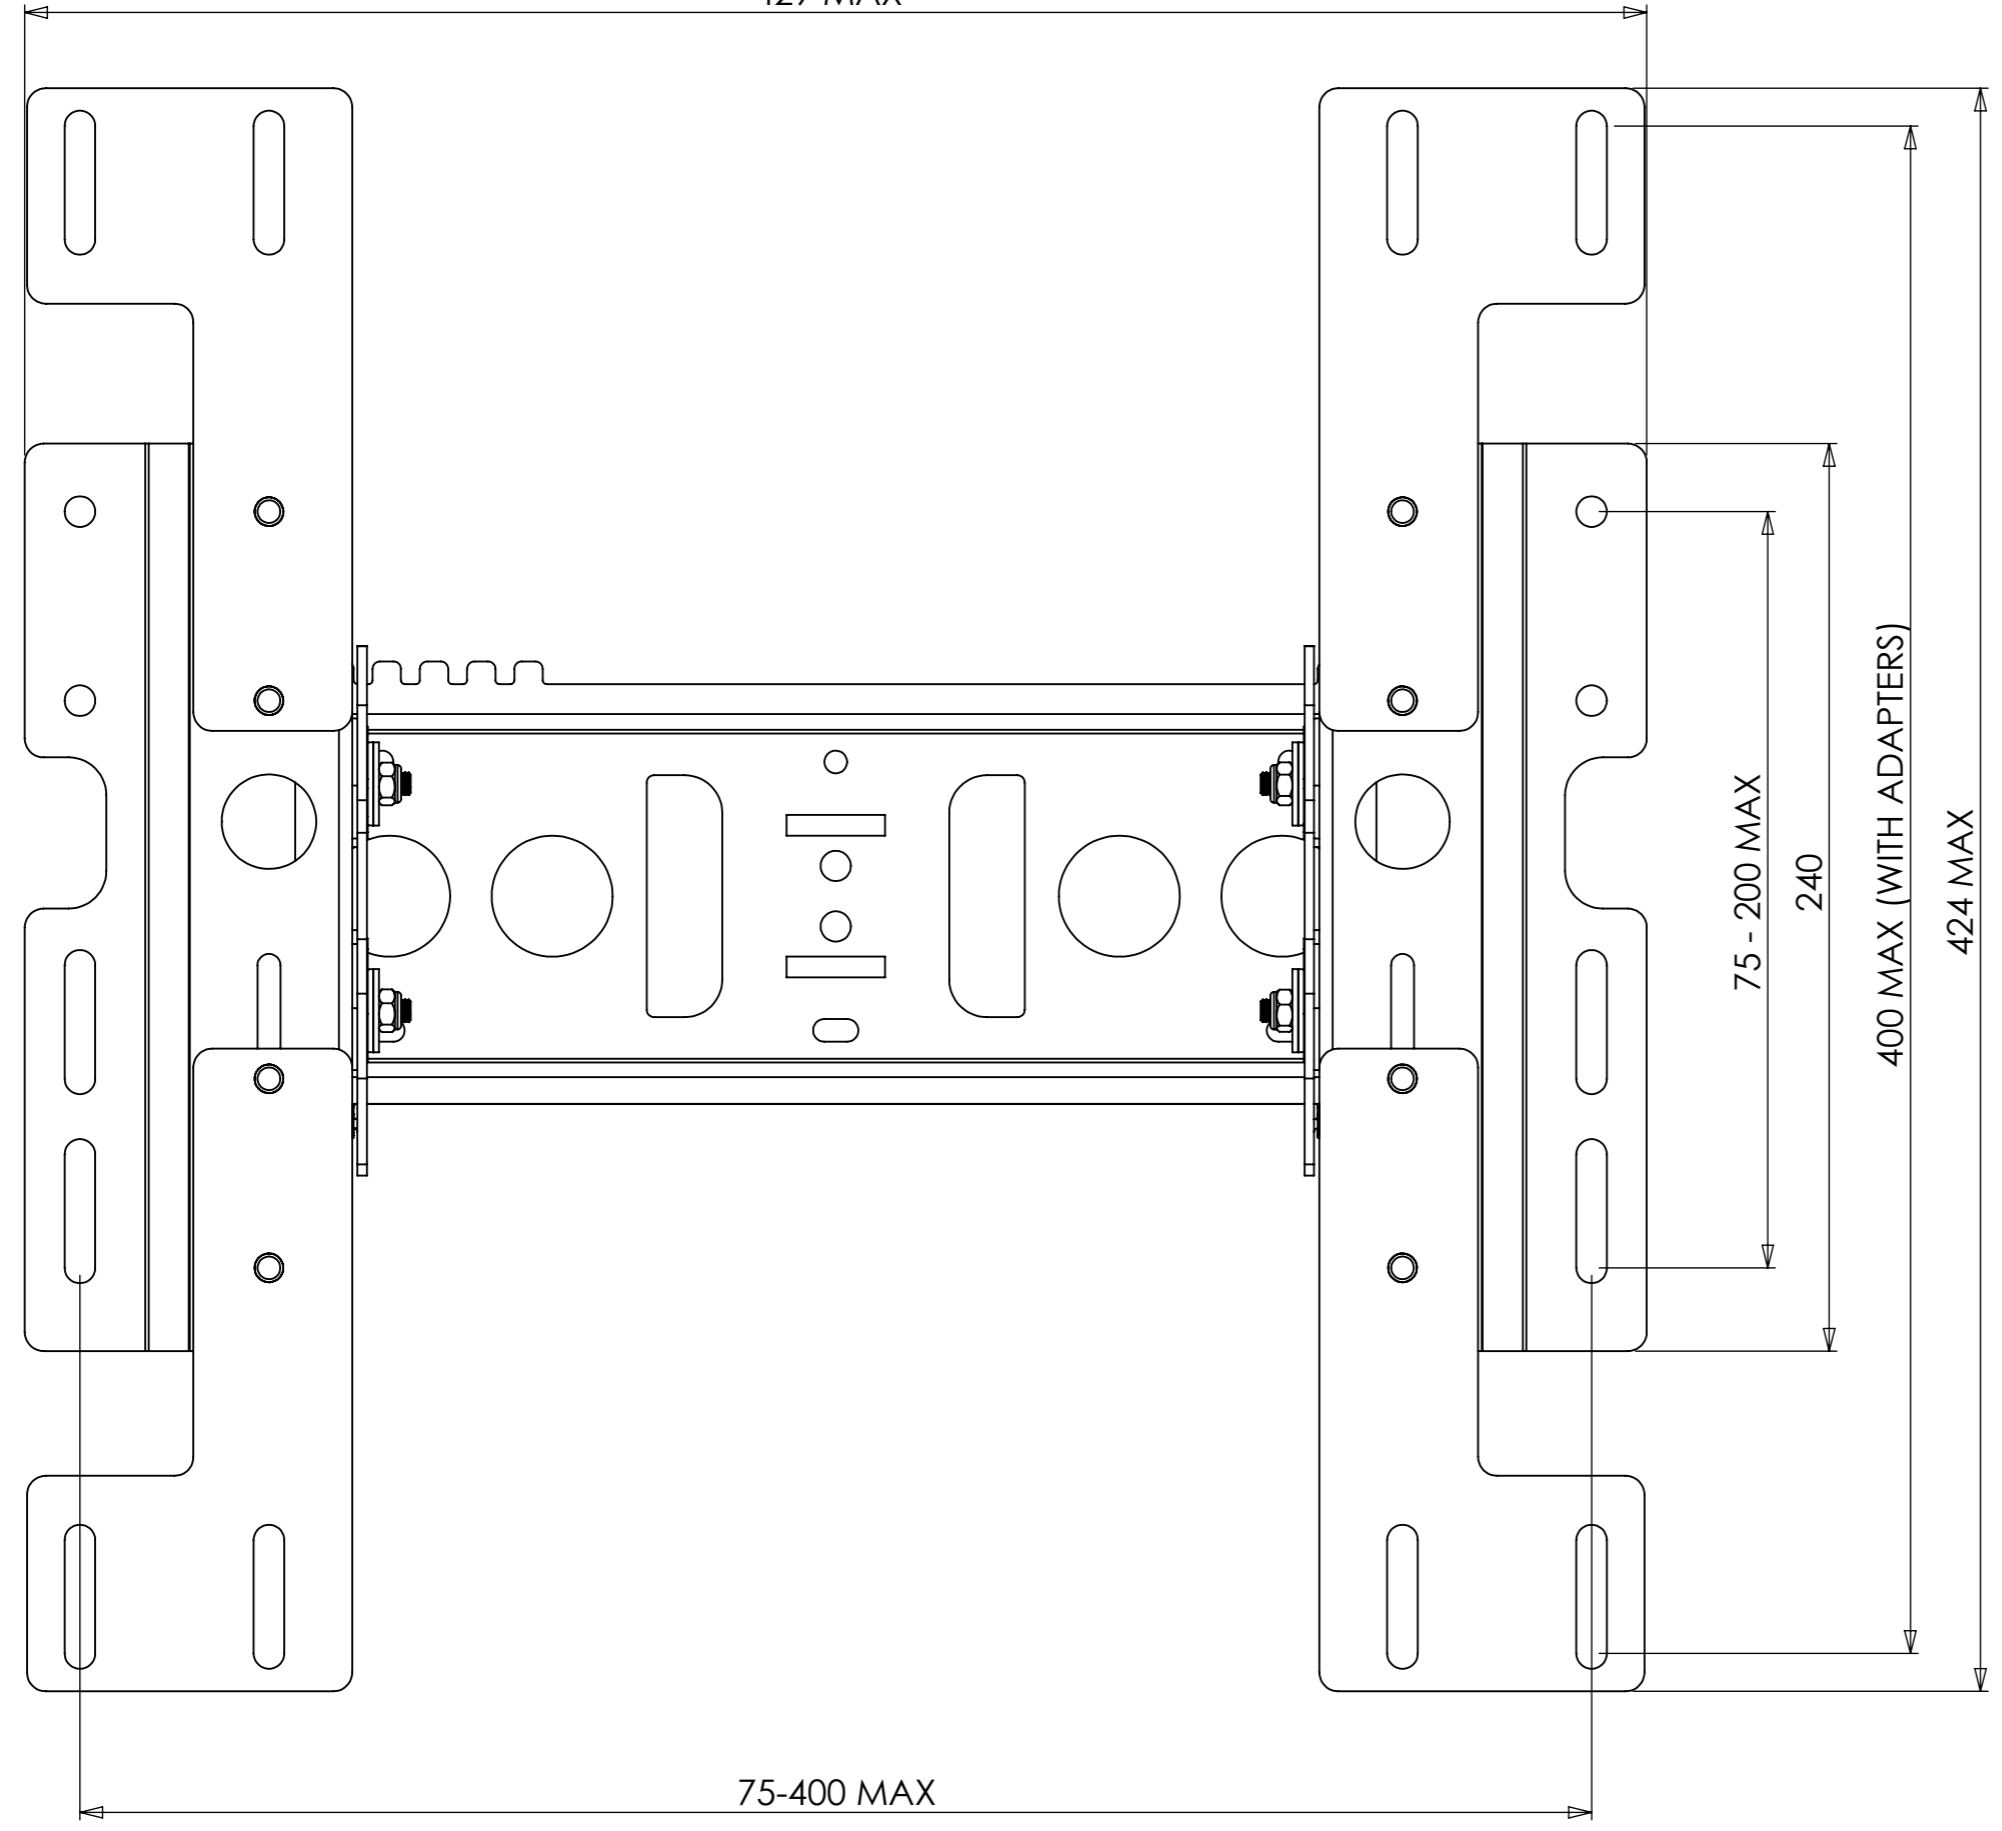

1 2 3 4 5 6 7 8

A  
B  
C  
D  
E  
F

429 MAX

75-400 MAX

75 - 200 MAX

240

400 MAX (WITH ADAPTERS)

424 MAX

75.60 MAX

PRODUCT WEIGHT 2891.52 grams  
(AS SHOWN WITHOUT PACKAGING AND FIXINGS)

The copyright of this drawing is the property of AVF Group Ltd