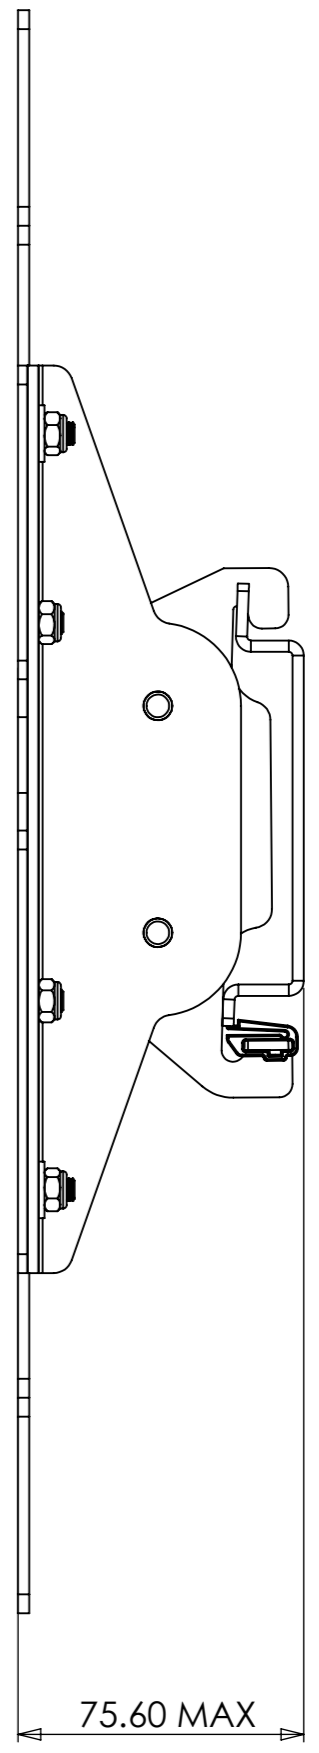

1 2 3 4 5 6 7 8

A  
B  
C  
D  
E  
F

429 MAX

75-400 MAX

75 - 200 MAX

240

400 MAX (WITH ADAPTERS)

424 MAX

75.60 MAX

PRODUCT WEIGHT 2891.52 grams  
(AS SHOWN WITHOUT PACKAGING AND FIXINGS)

The copyright of this drawing is the property of AVF Group Ltd