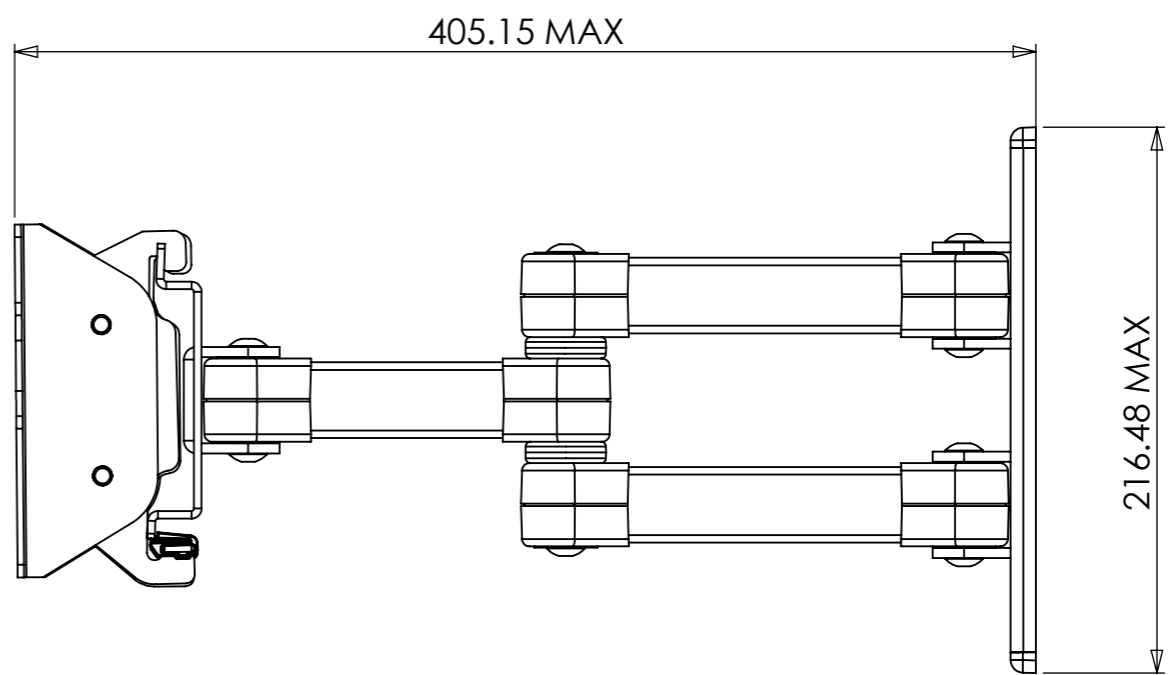

1 2 3 4 5 6 7 8

A

B

C

D

E

F

PRODUCT WEIGHT 2319.30 grams
(AS SHOWN WITHOUT PACKAGING AND FIXINGS)