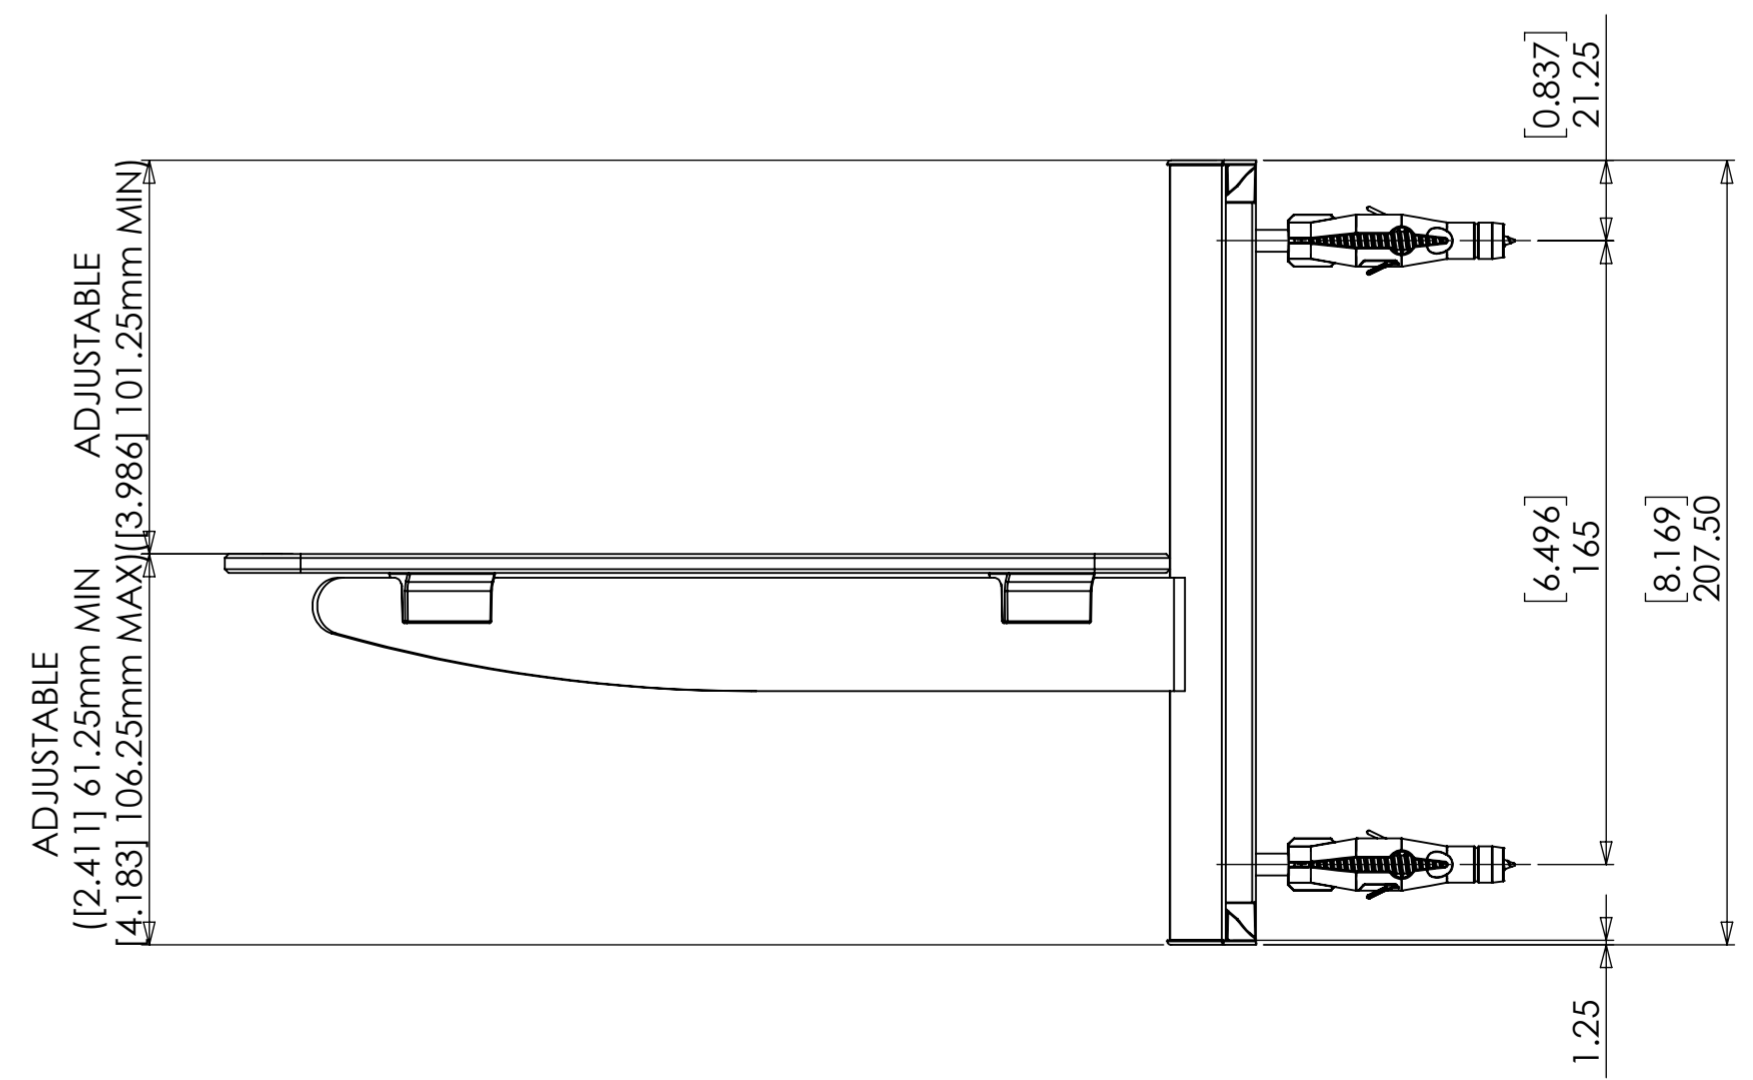

TEMPERED SAFETY GLASS

WEIGHT :-1653.50g  
AS SHOWN WITHOUT PACKAGING