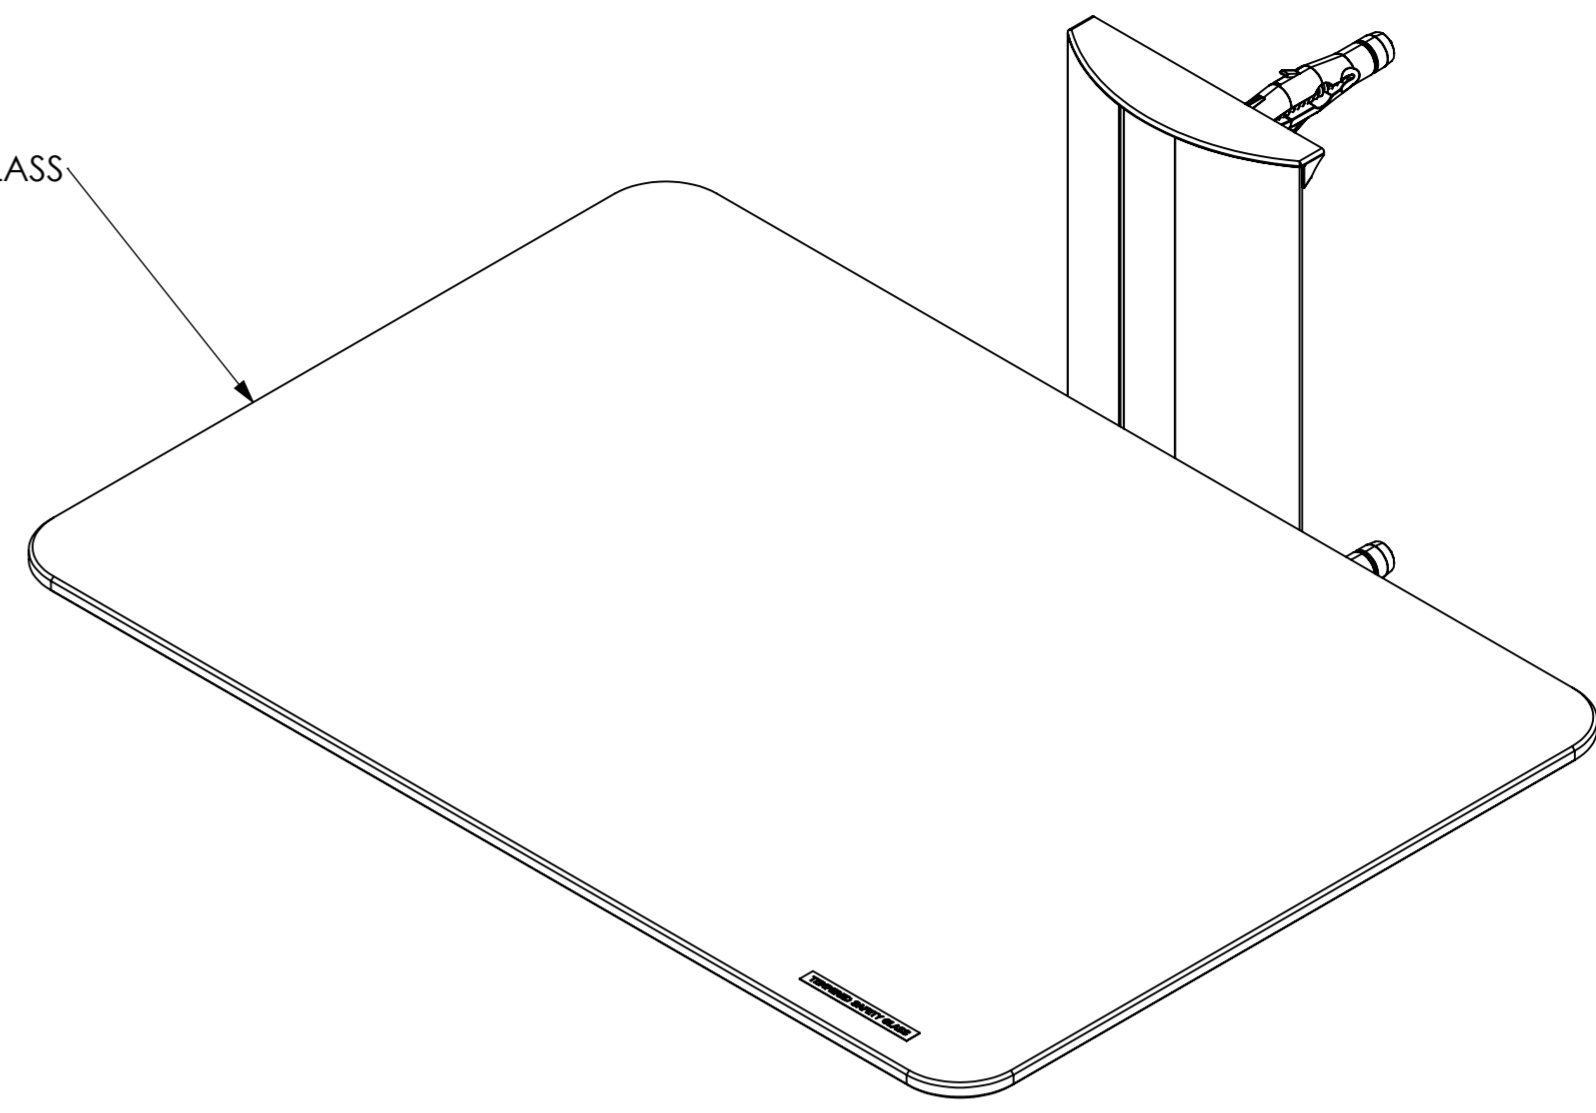

TEMPERED SAFETY GLASS

WEIGHT :-1653.50g  
AS SHOWN WITHOUT PACKAGING