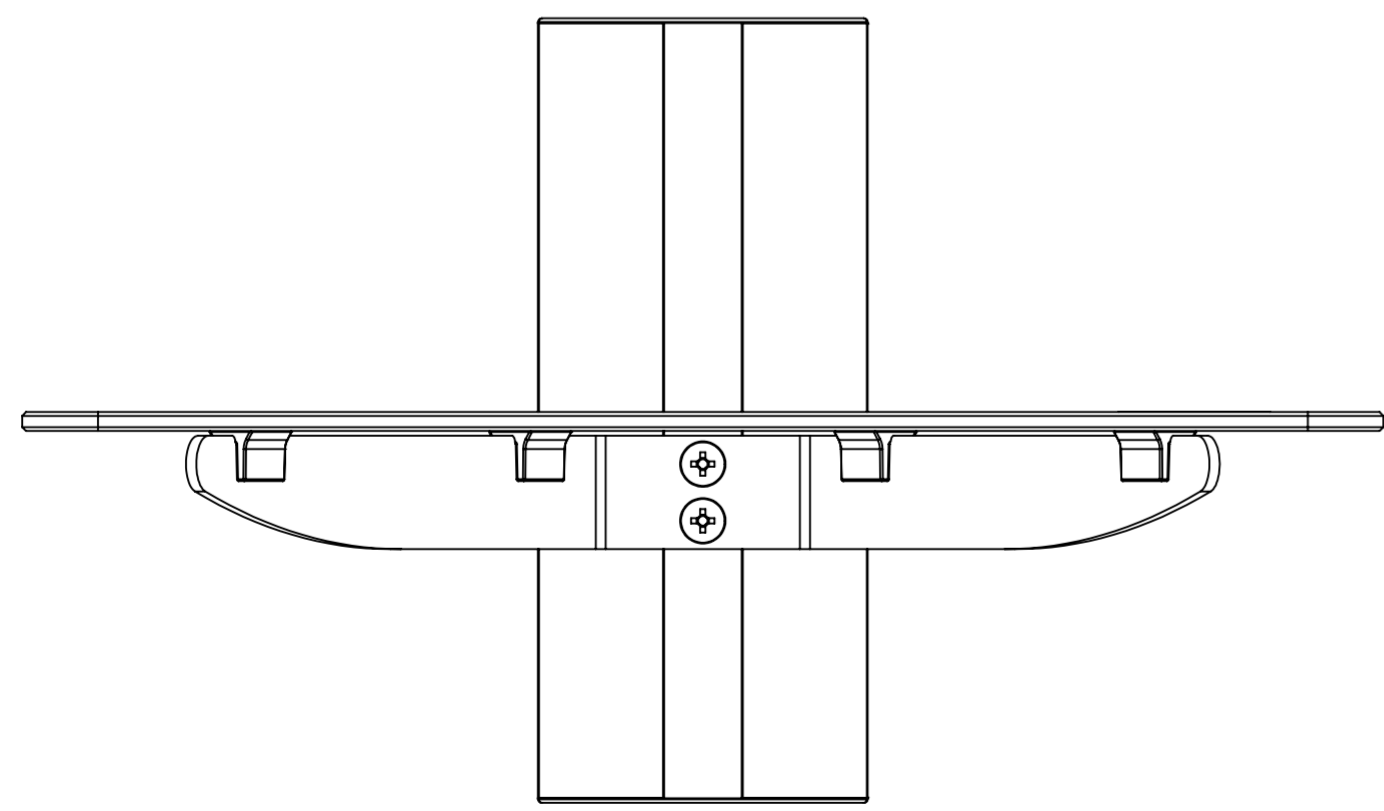

TEMPERED SAFETY GLASS

WEIGHT :-1653.50g  
AS SHOWN WITHOUT PACKAGING