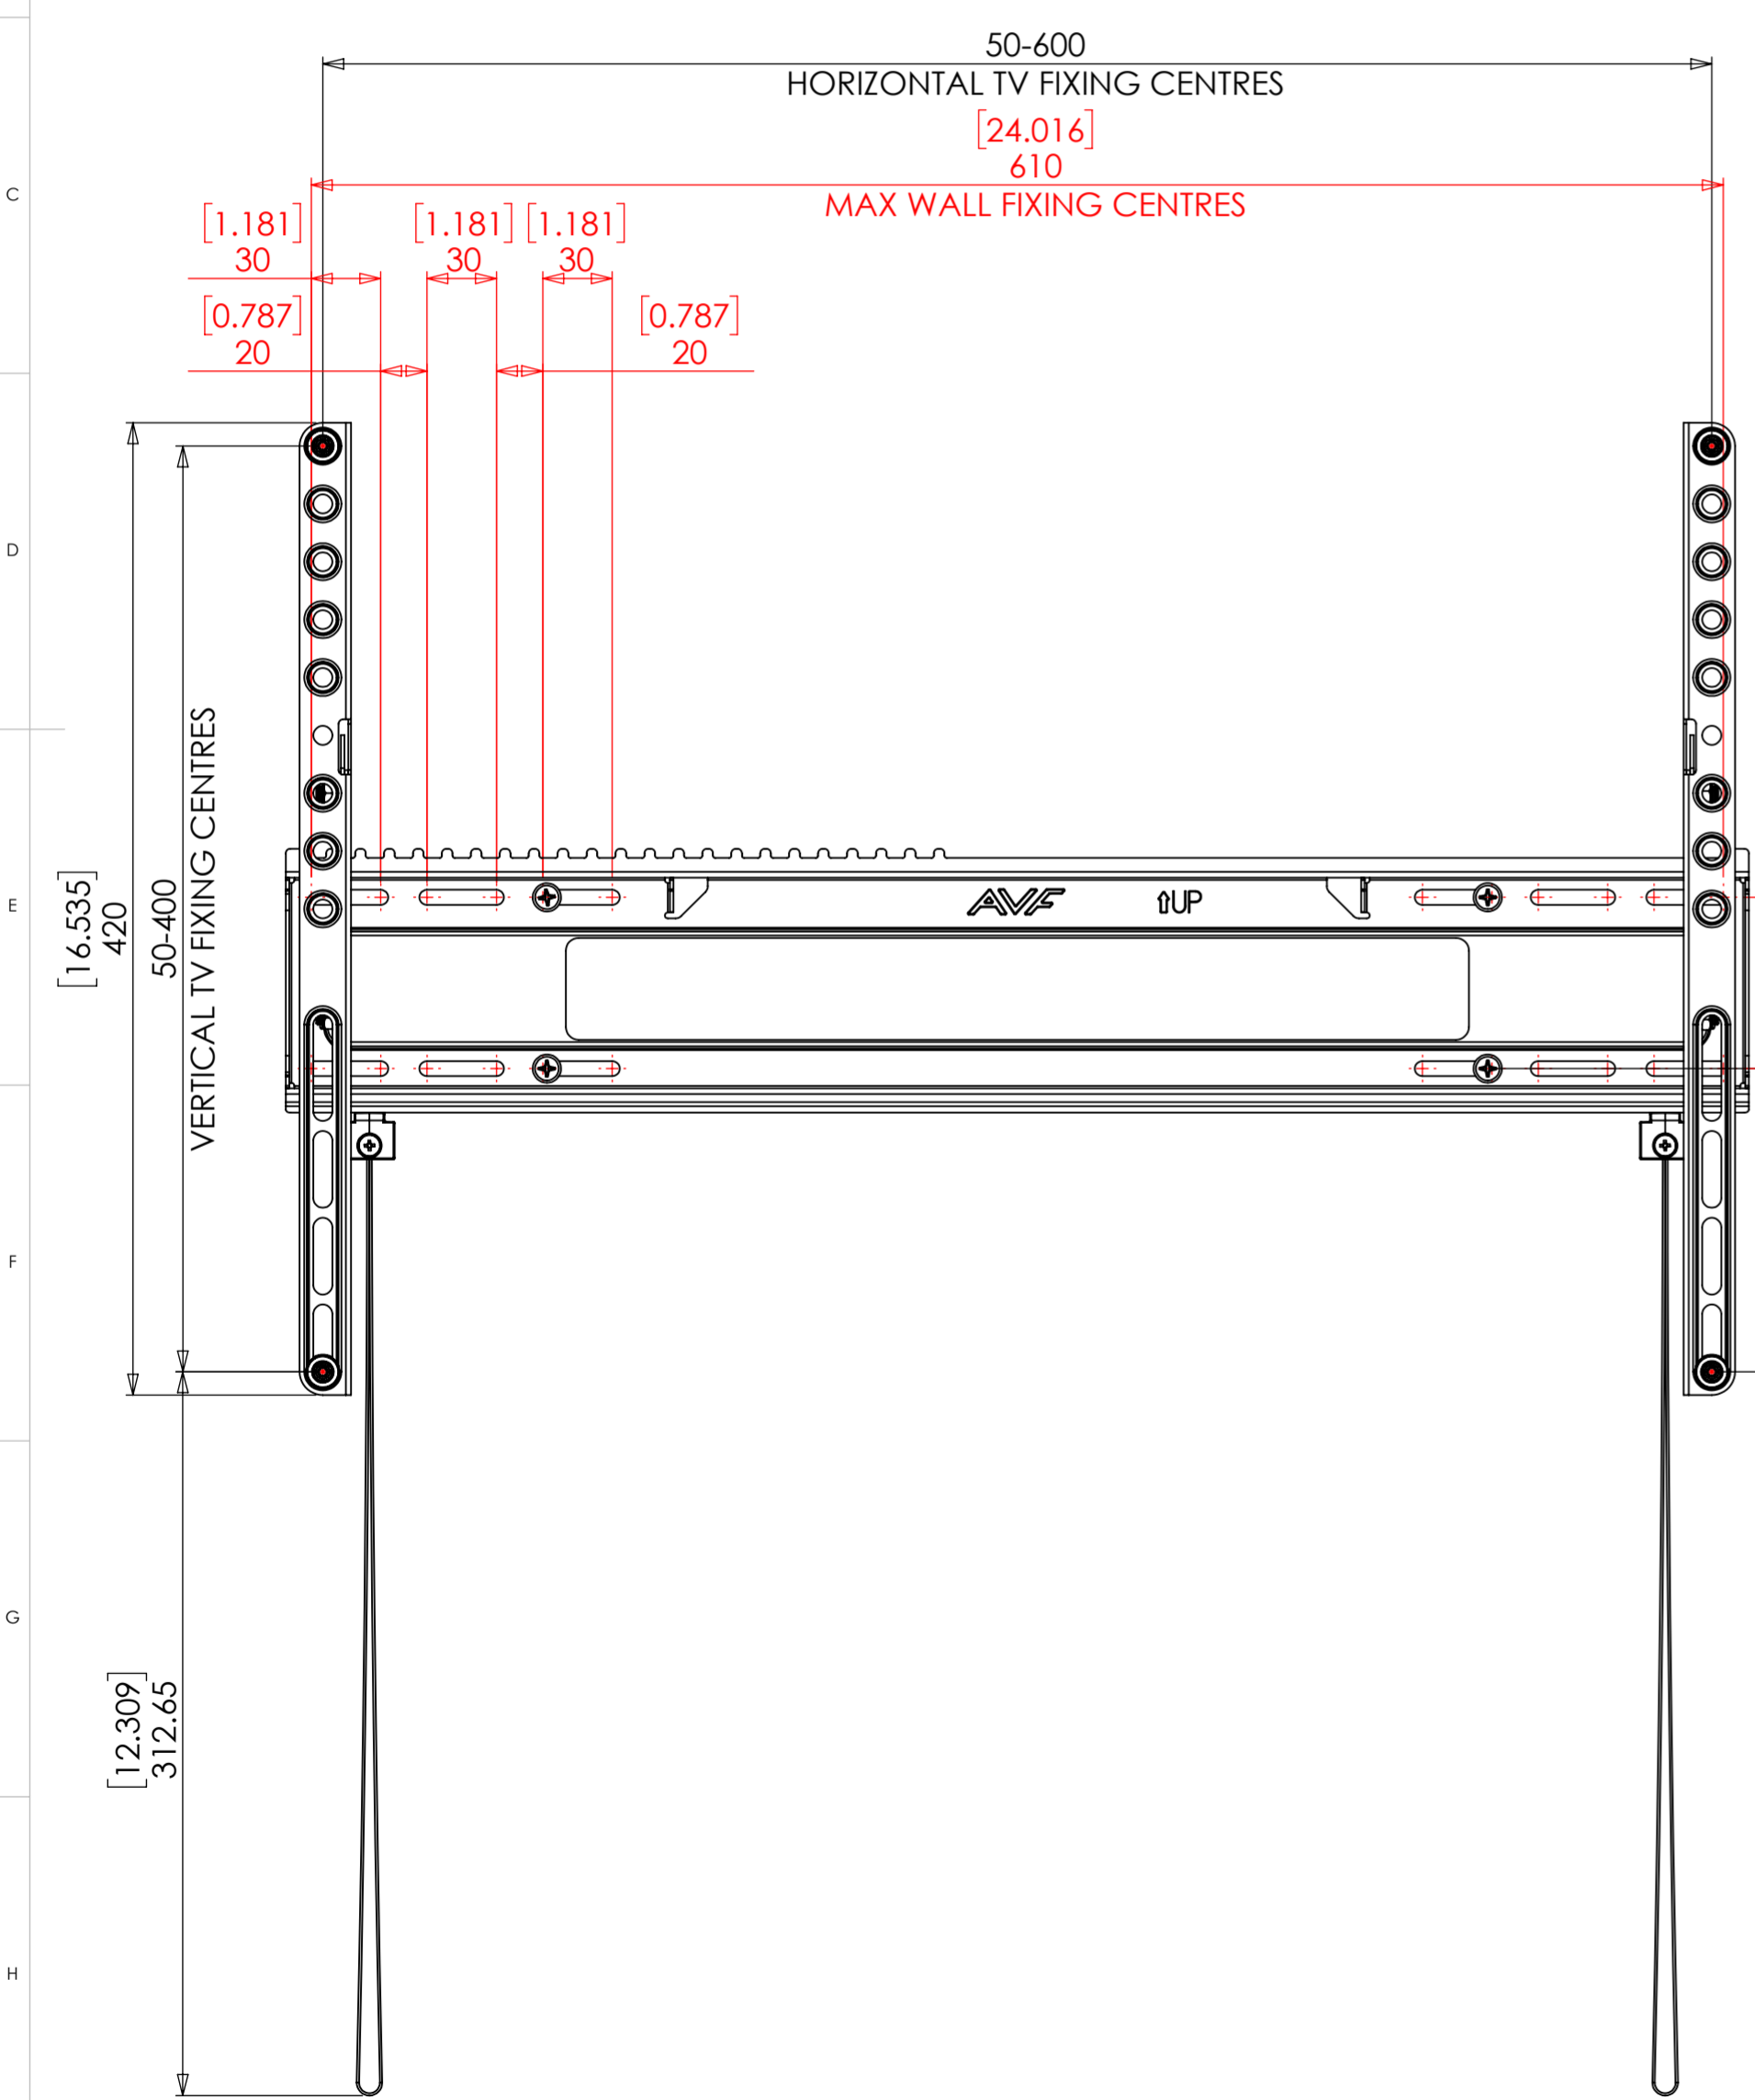

1 2 3 4 5 6 7 8 9 10 11 12

PRODUCT WEIGHT 1397.66 grams
(AS SHOWN WITHOUT PACKAGING AND TV FIXINGS)

The copyright of this drawing is the property of AVF Group Ltd