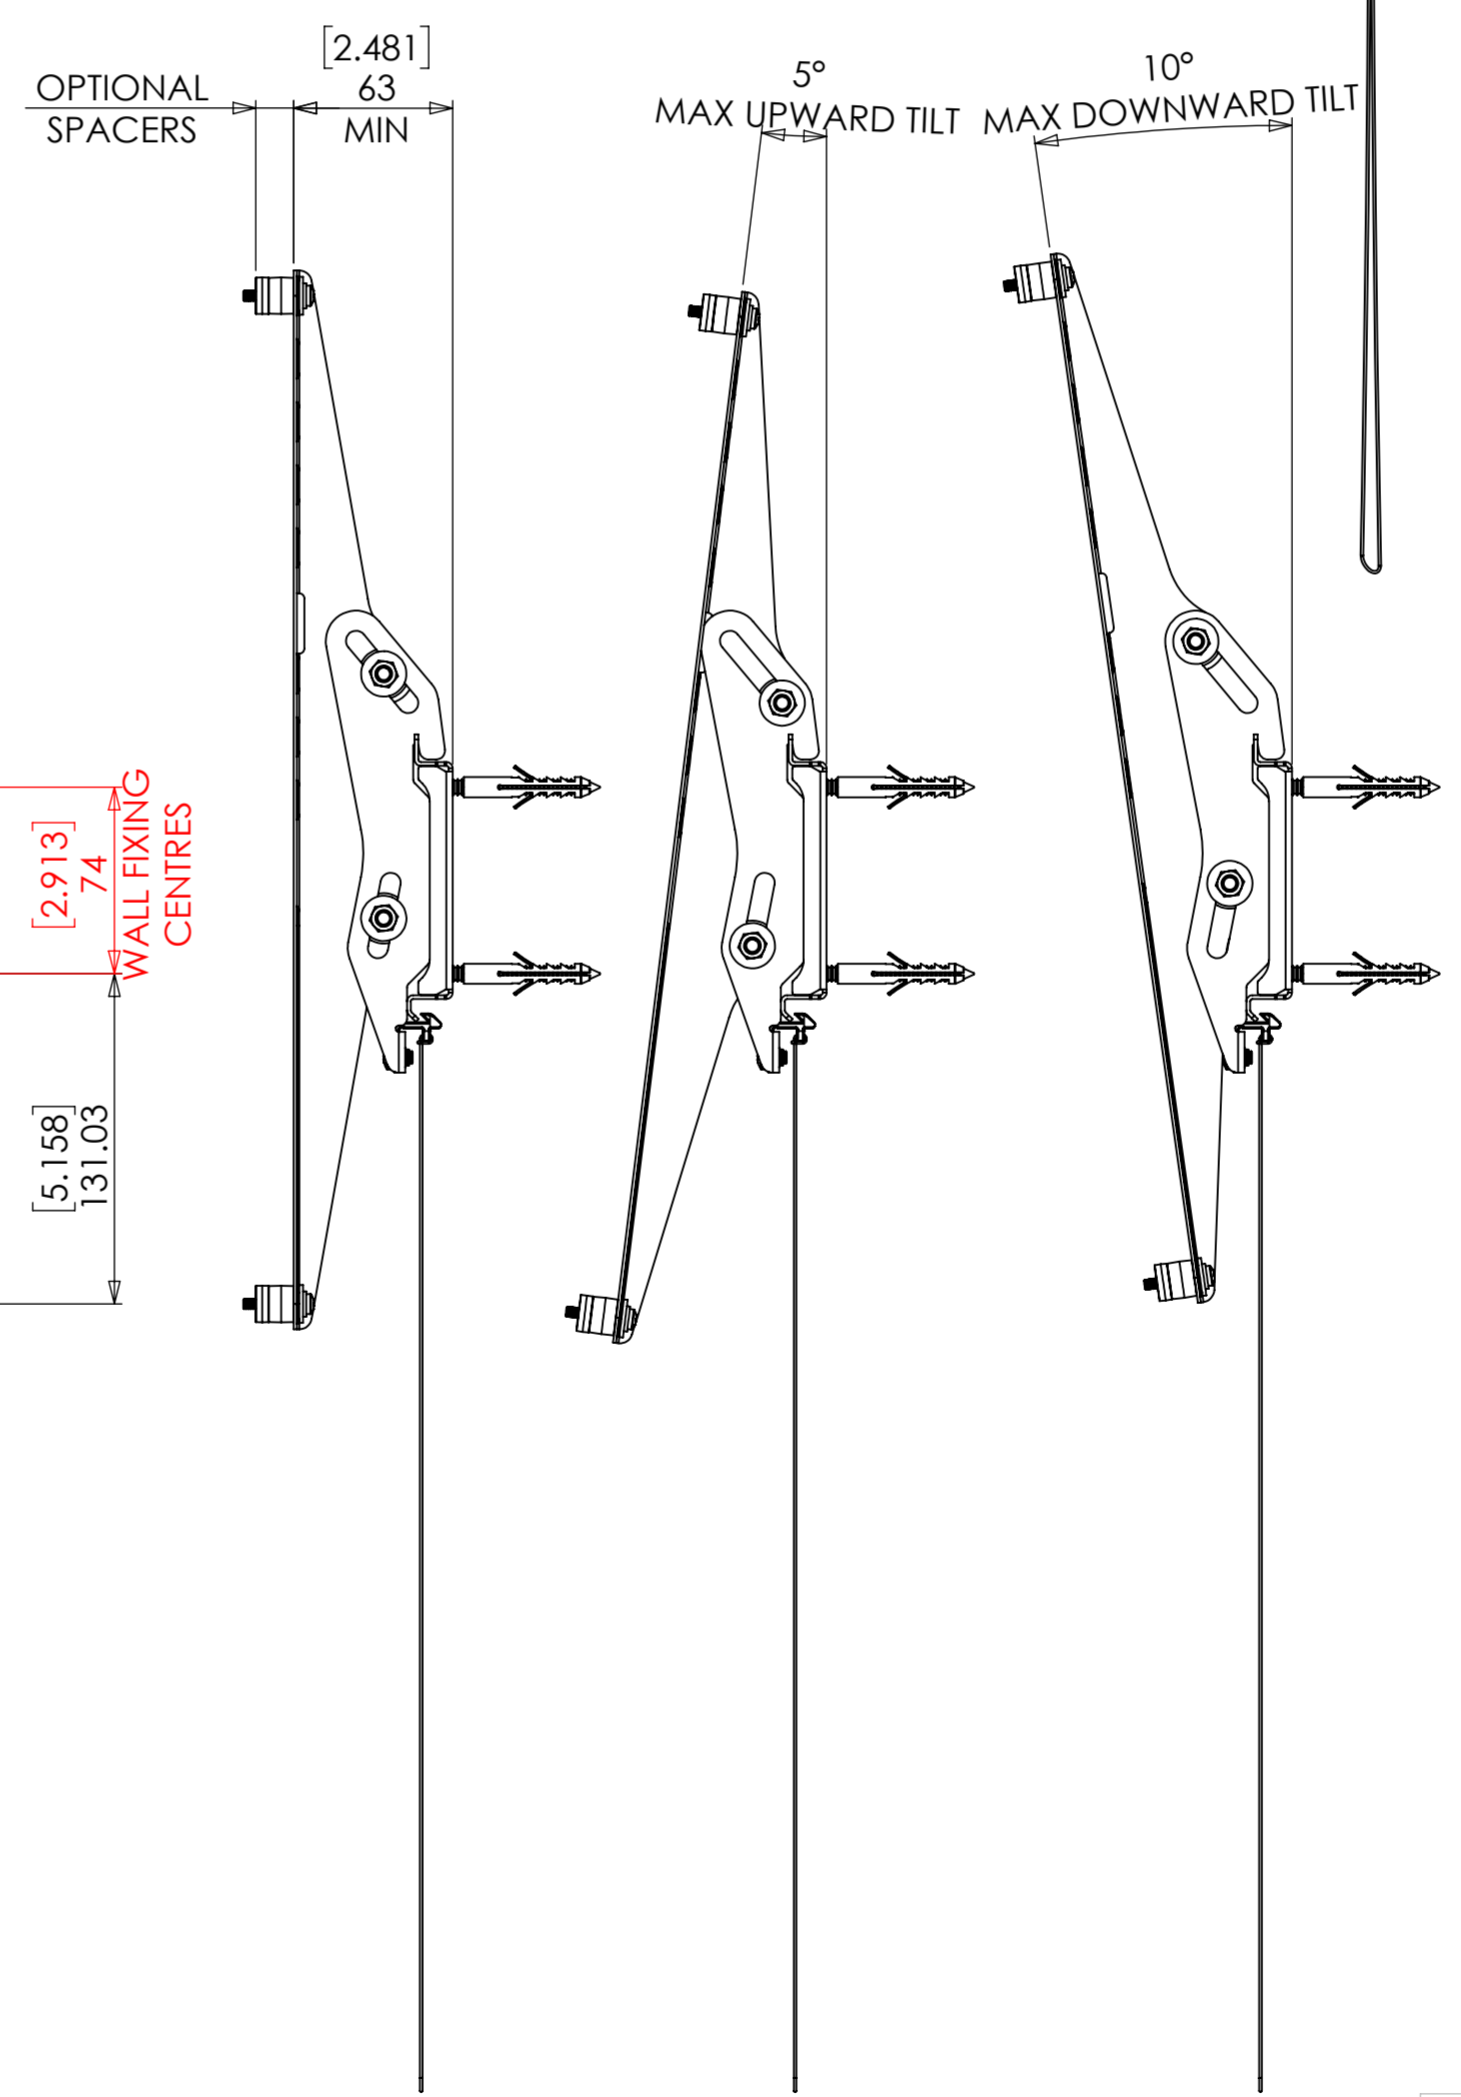

1 2 3 4 5 6 7 8 9 10 11 12

PRODUCT WEIGHT 1397.66 grams
(AS SHOWN WITHOUT PACKAGING AND TV FIXINGS)

The copyright of this drawing is the property of AVF Group Ltd