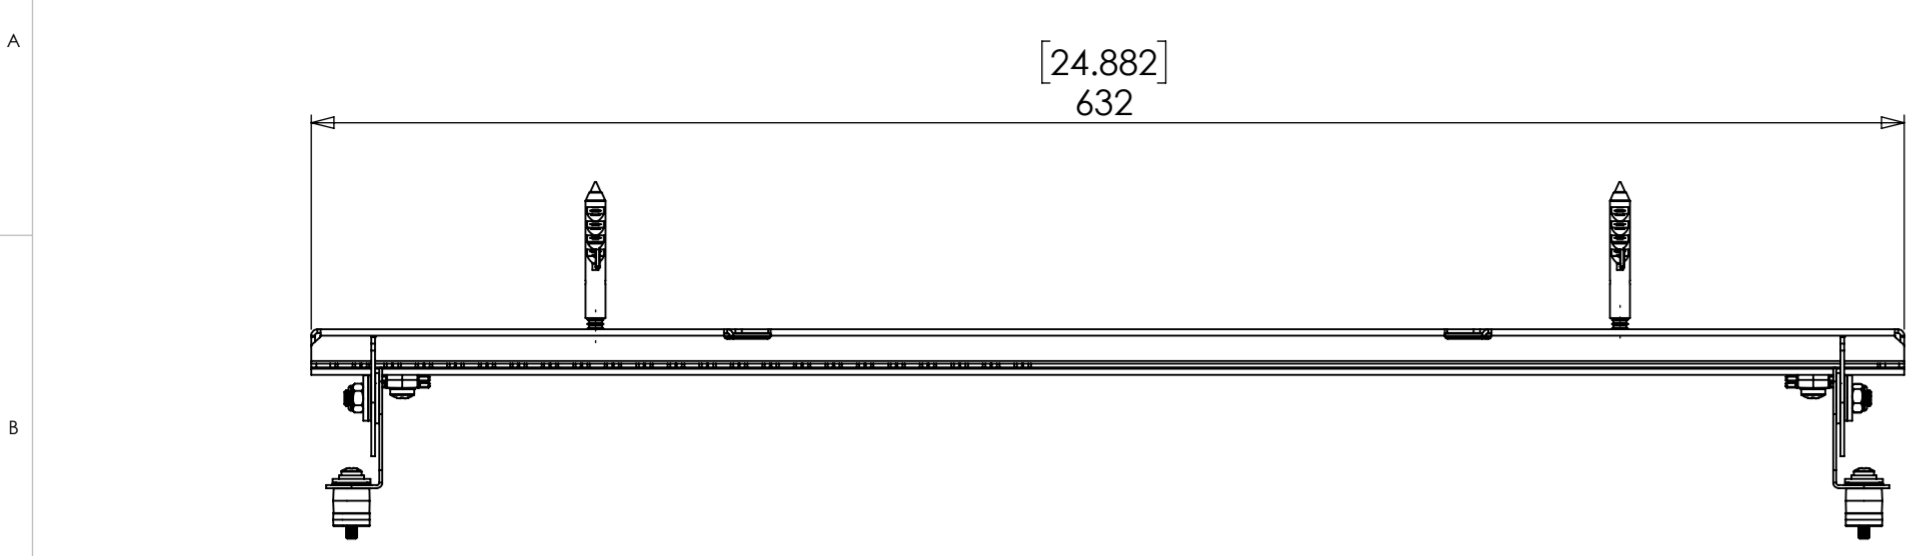

1 2 3 4 5 6 7 8 9 10 11 12

PRODUCT WEIGHT 1397.66 grams
(AS SHOWN WITHOUT PACKAGING AND TV FIXINGS)

The copyright of this drawing is the property of AVF Group Ltd