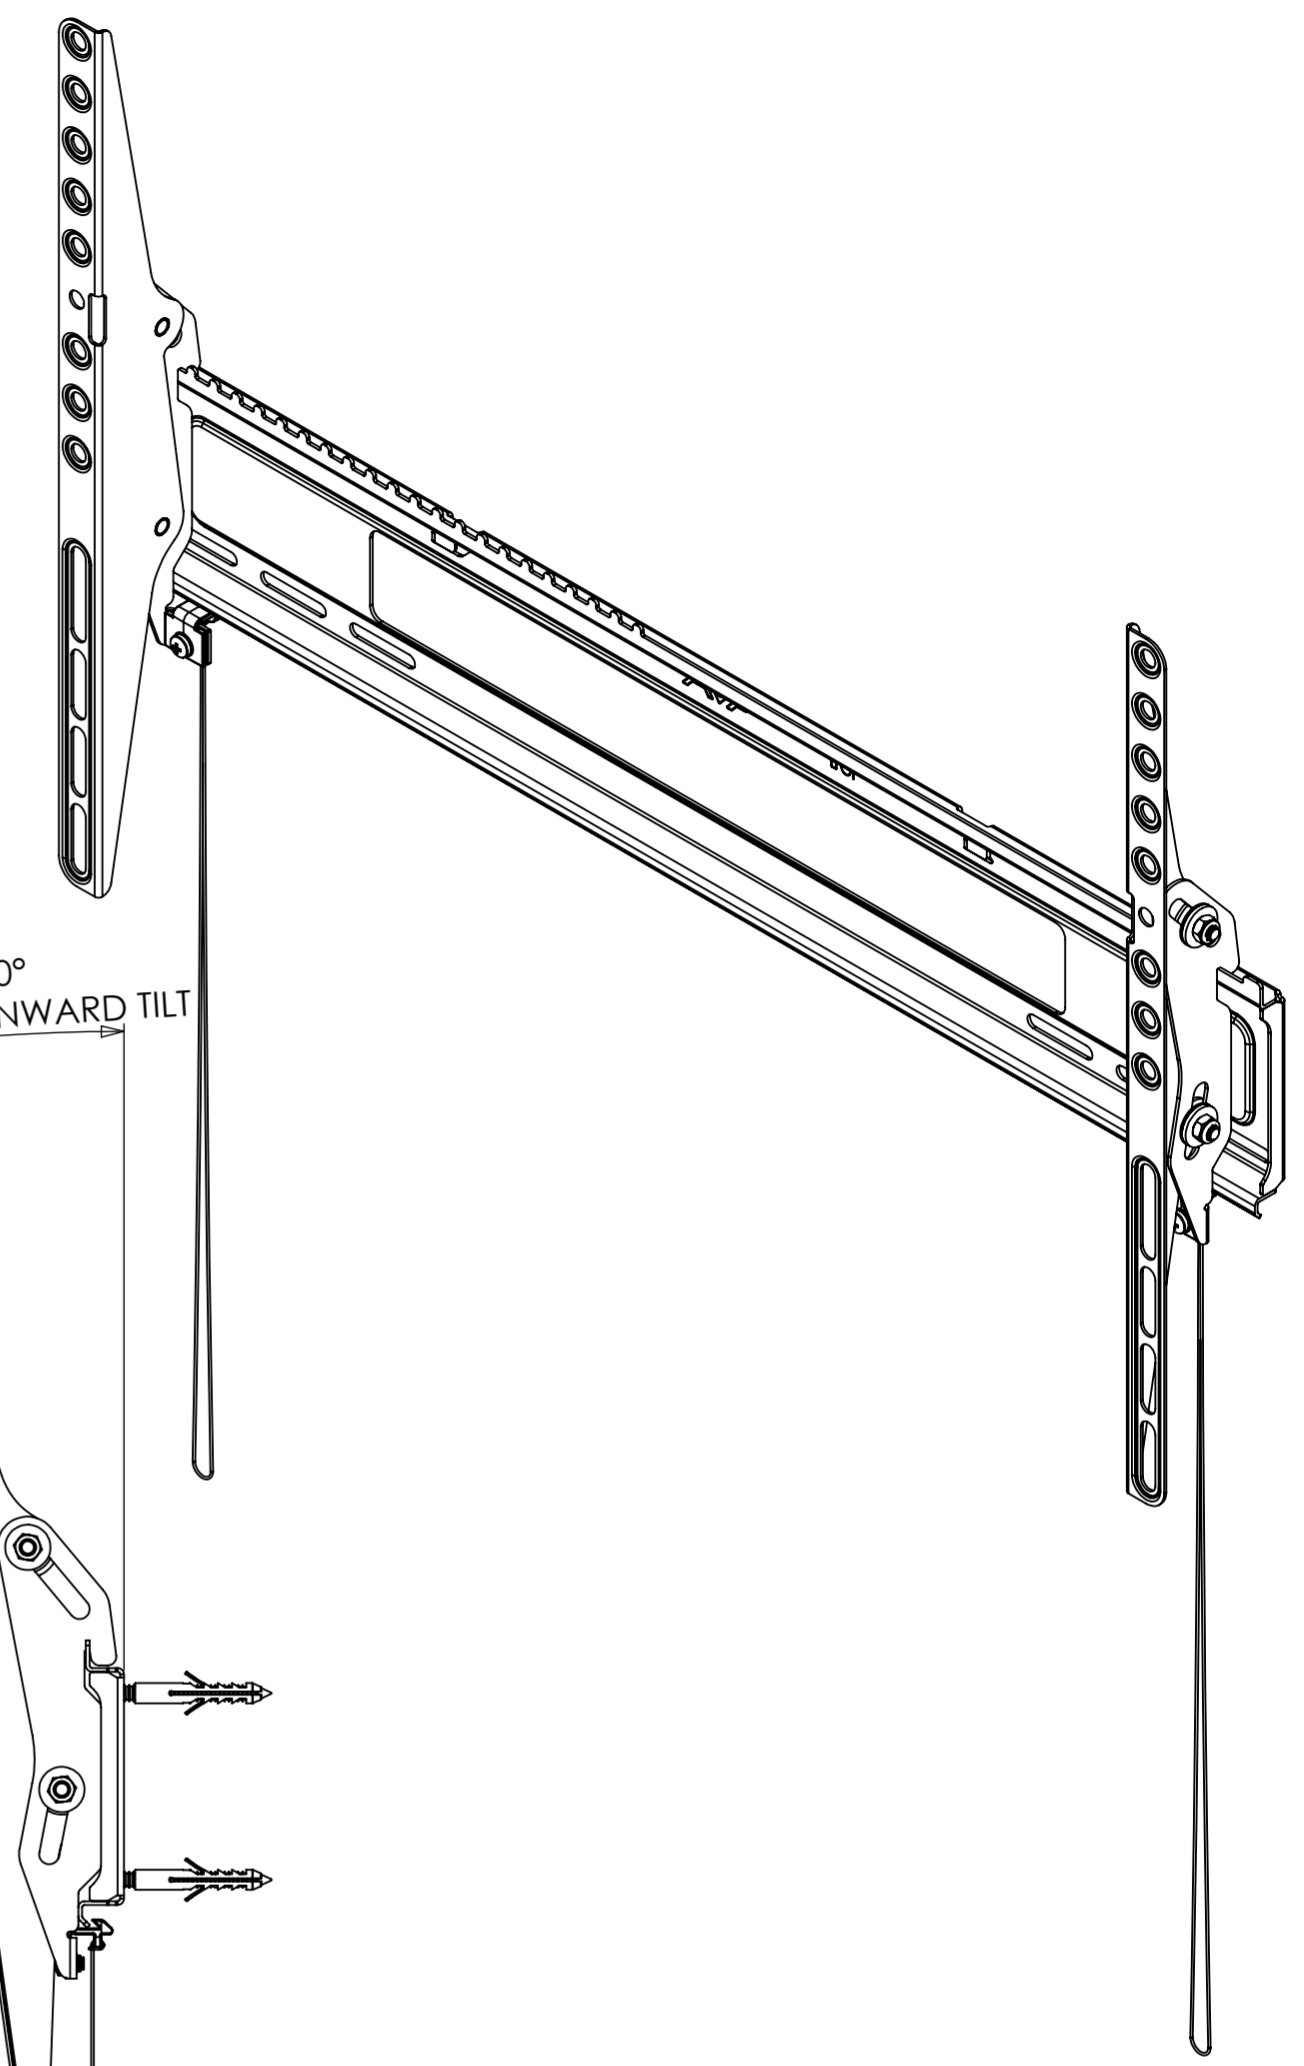

1 2 3 4 5 6 7 8 9 10 11 12

PRODUCT WEIGHT 1397.66 grams
(AS SHOWN WITHOUT PACKAGING AND TV FIXINGS)

The copyright of this drawing is the property of AVF Group Ltd