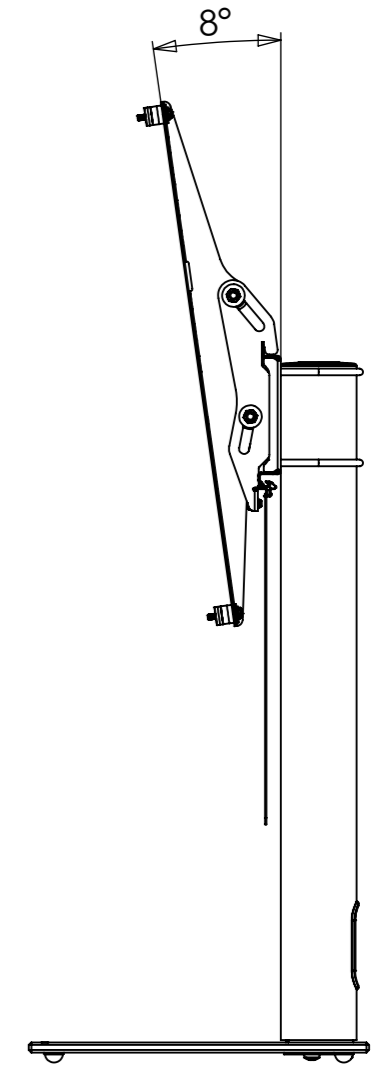

100-600 HORIZONTAL
TV FIXING CTRS

MAX UPWARD TILT

MAX DOWNWARD TILT