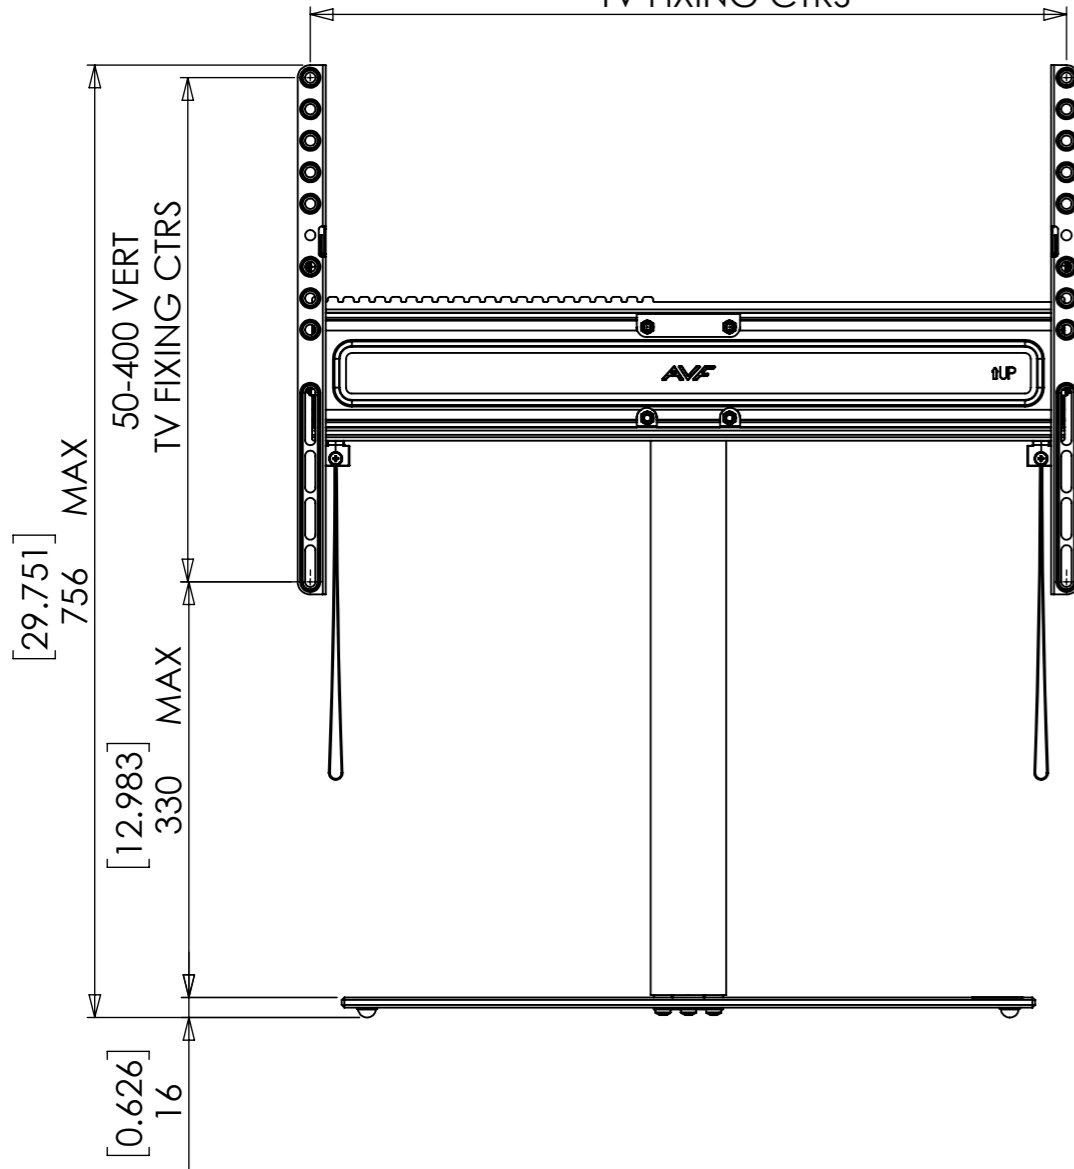

100-600 HORIZONTAL
TV FIXING CTRS

MAX UPWARD TILT

MAX DOWNWARD TILT