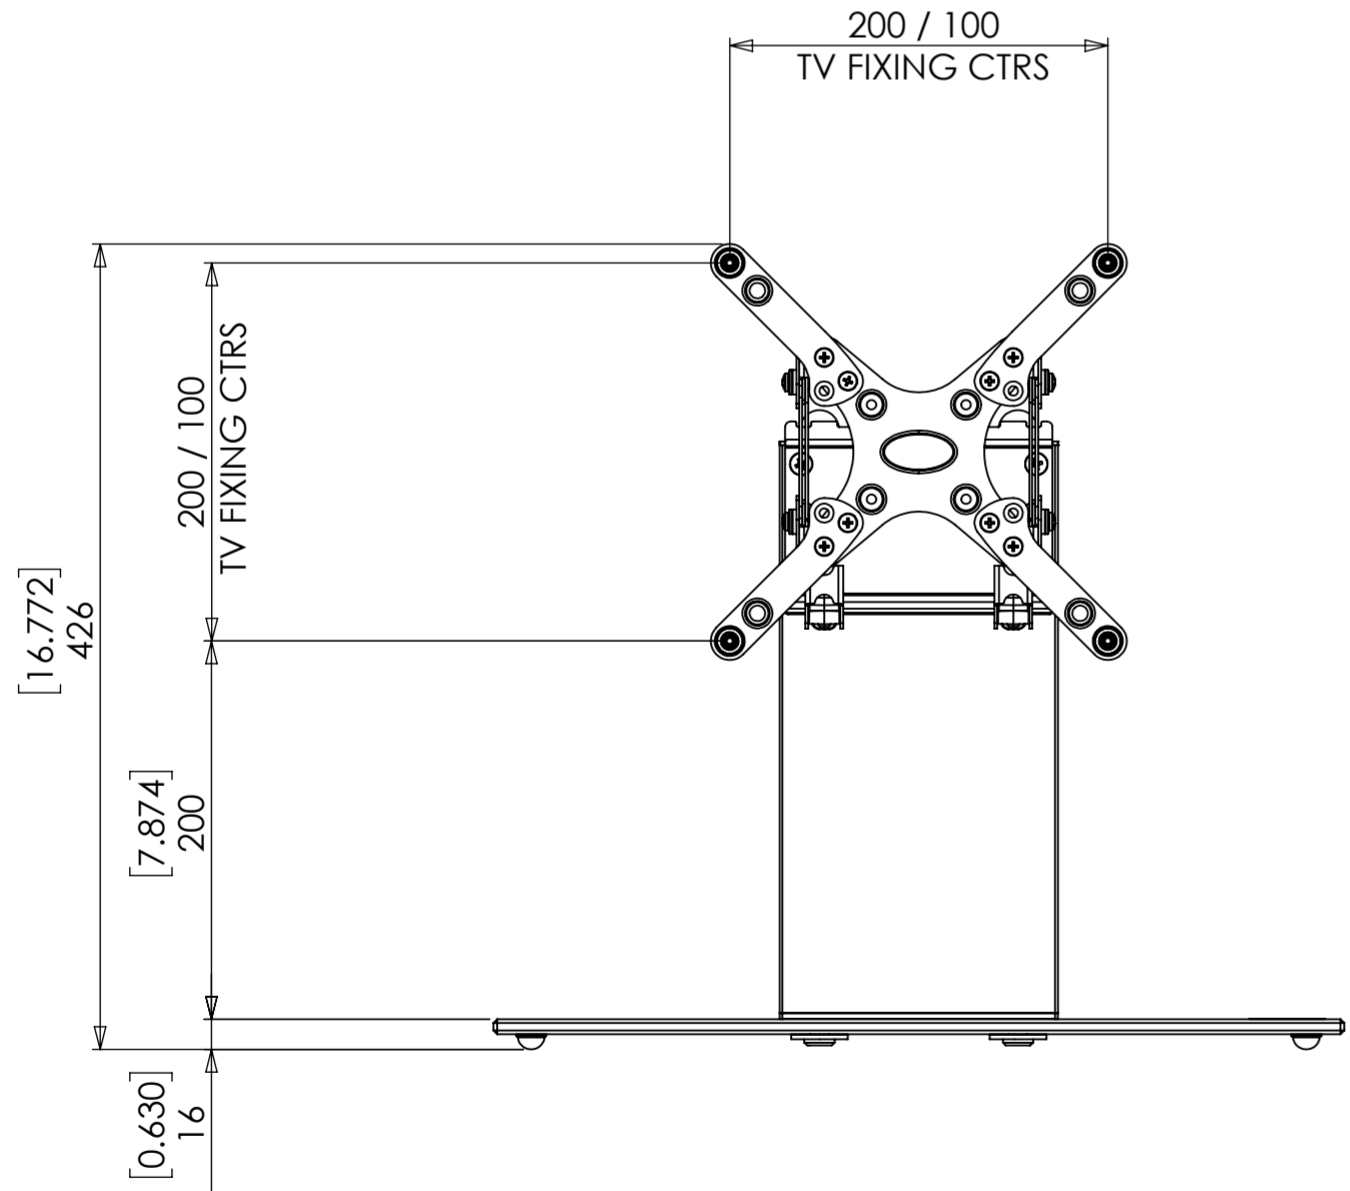

ALTERNATE VESA CONFIGURATION

PRODUCT WEIGHT 3849.09 grams  
(AS SHOWN WITHOUT PACKAGING AND FIXINGS)