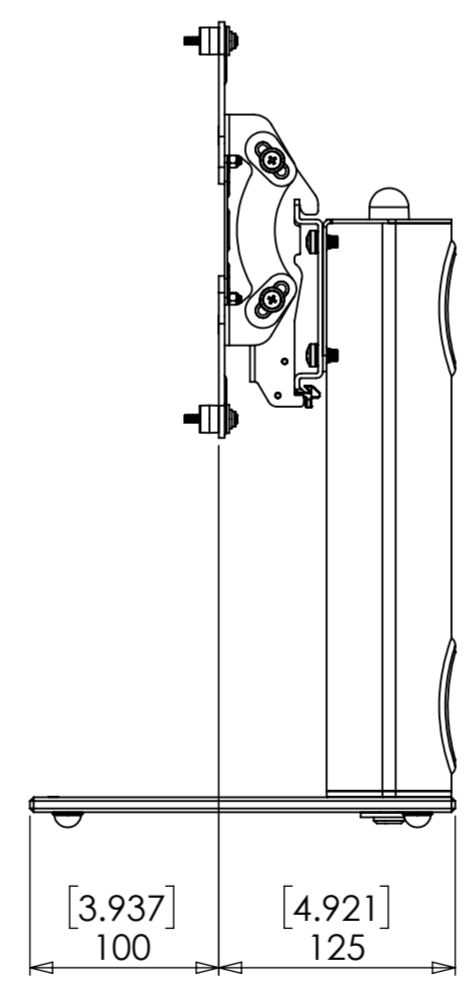

ALTERNATE VESA CONFIGURATION

PRODUCT WEIGHT 3849.09 grams  
(AS SHOWN WITHOUT PACKAGING AND FIXINGS)