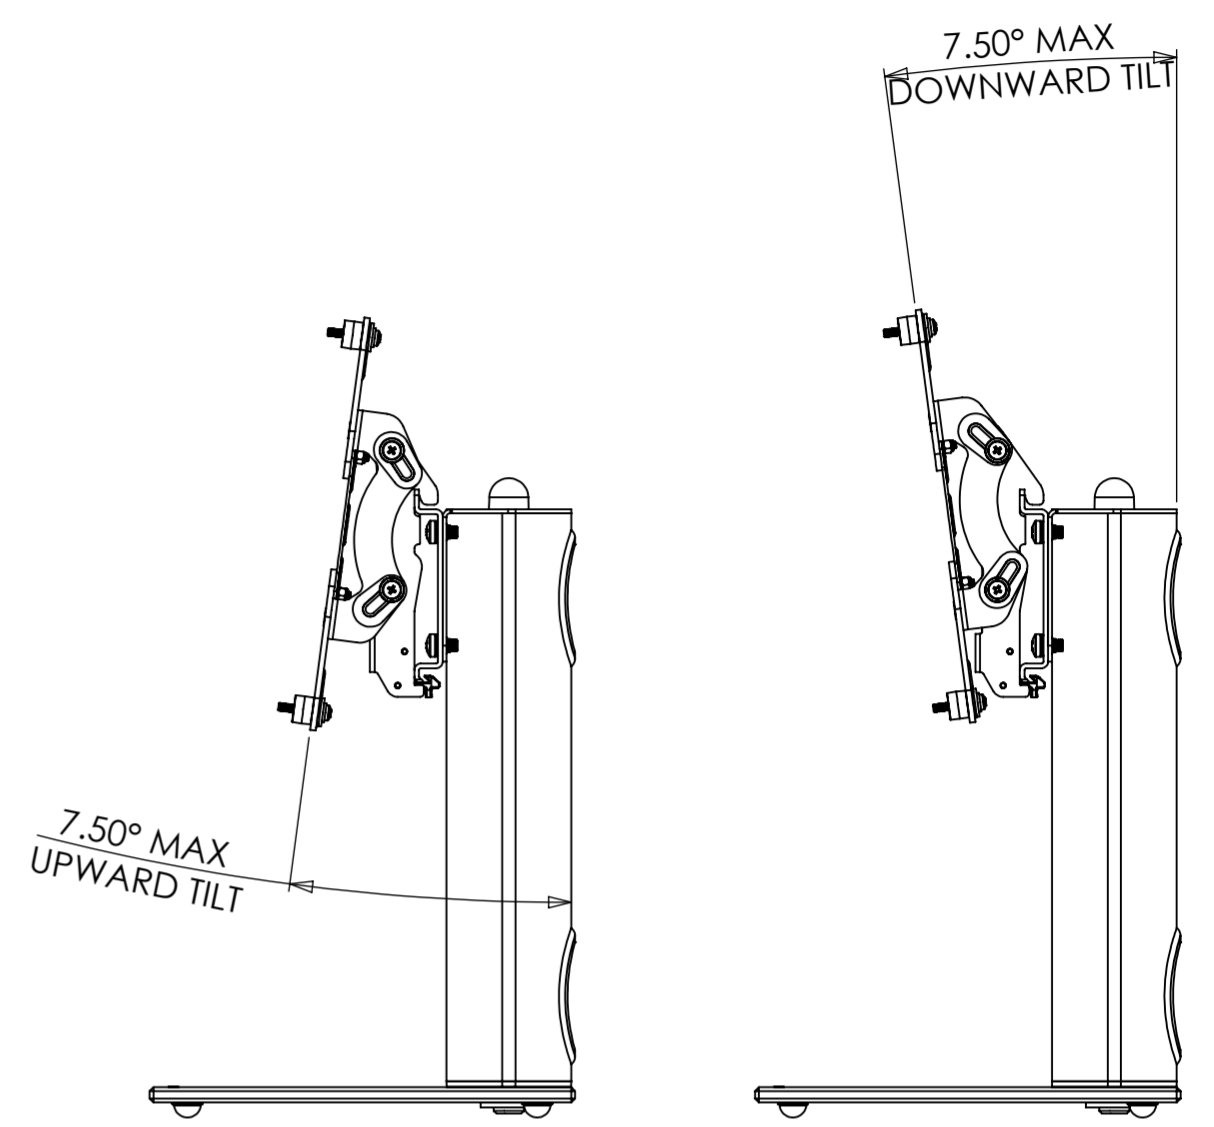

ALTERNATE VESA CONFIGURATION

PRODUCT WEIGHT 3849.09 grams  
(AS SHOWN WITHOUT PACKAGING AND FIXINGS)