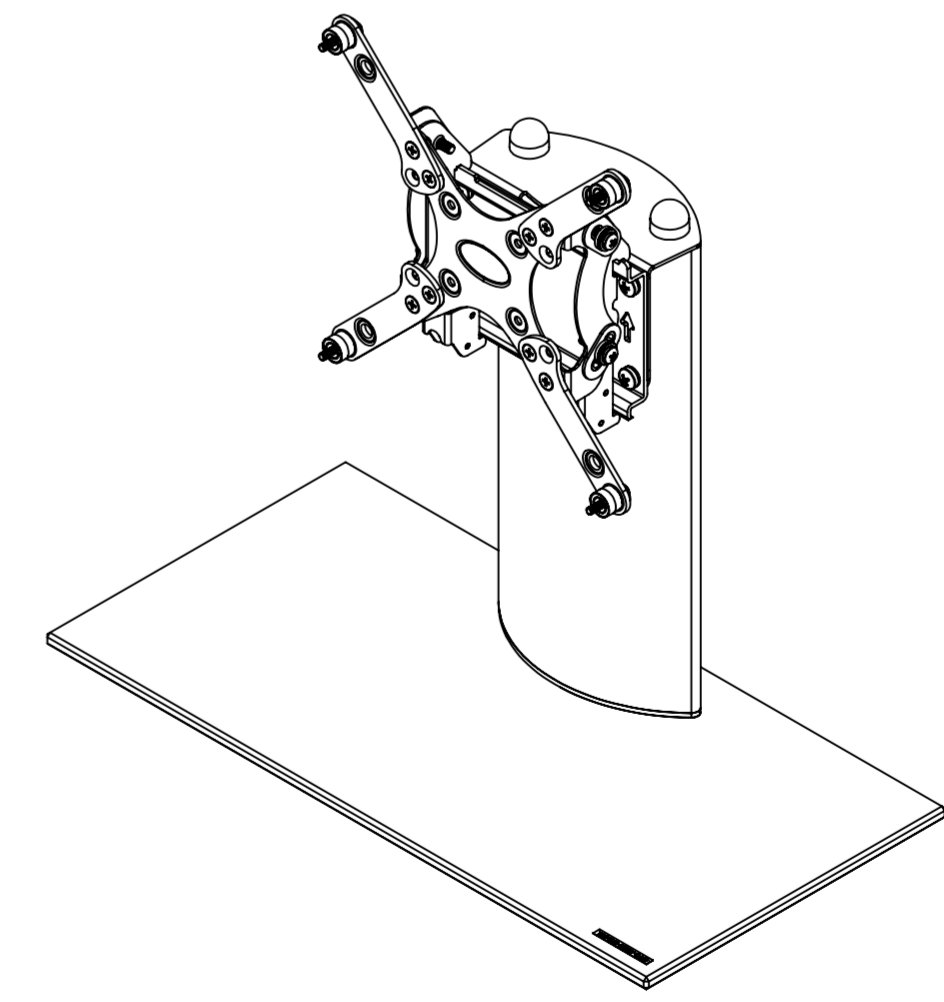

ALTERNATE VESA CONFIGURATION

PRODUCT WEIGHT 3849.09 grams  
(AS SHOWN WITHOUT PACKAGING AND FIXINGS)