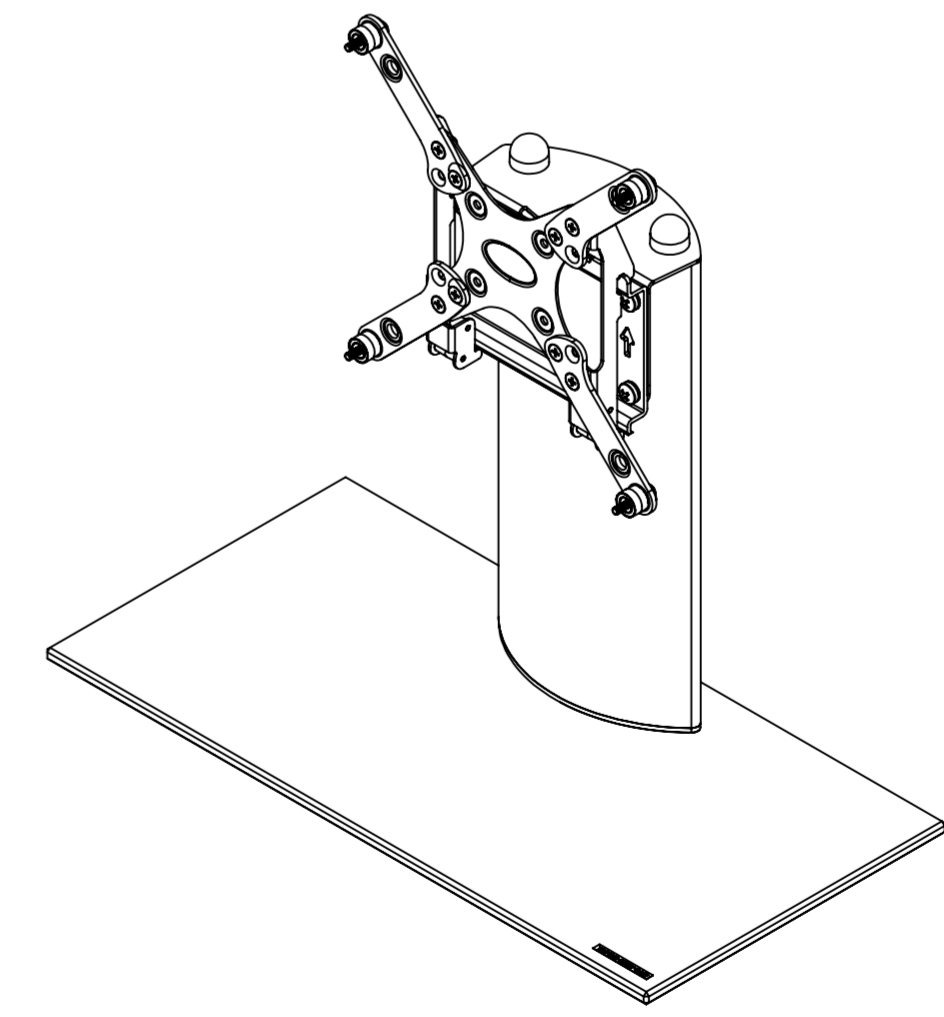

ALTERNATE VESA CONFIGURATION

PRODUCT WEIGHT 3719.28 grams  
(AS SHOWN WITHOUT PACKAGING AND FIXINGS)