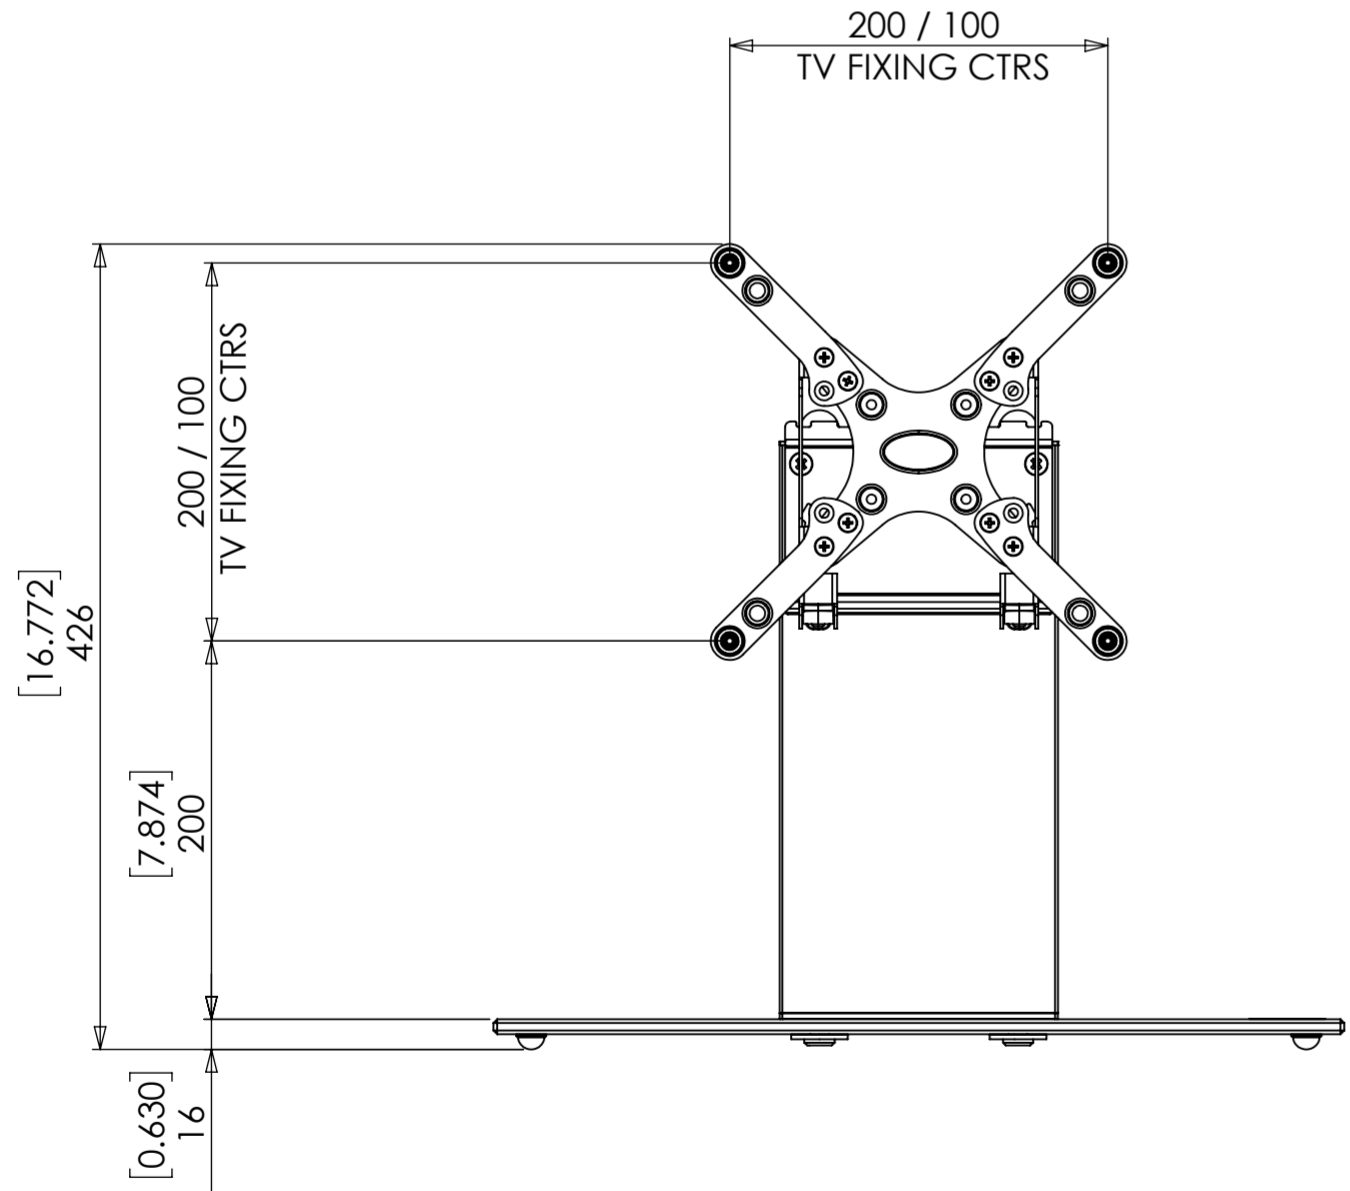

ALTERNATE VESA CONFIGURATION

PRODUCT WEIGHT 3719.28 grams  
(AS SHOWN WITHOUT PACKAGING AND FIXINGS)