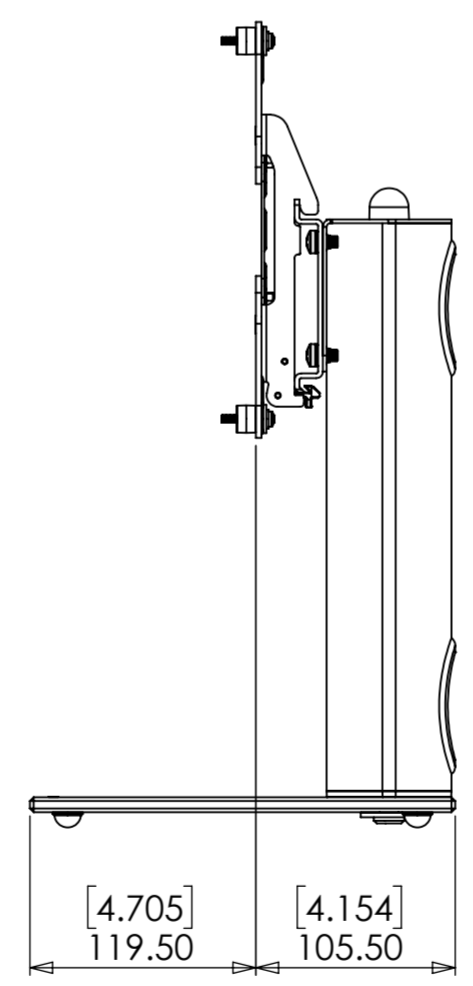

ALTERNATE VESA CONFIGURATION

PRODUCT WEIGHT 3719.28 grams  
(AS SHOWN WITHOUT PACKAGING AND FIXINGS)