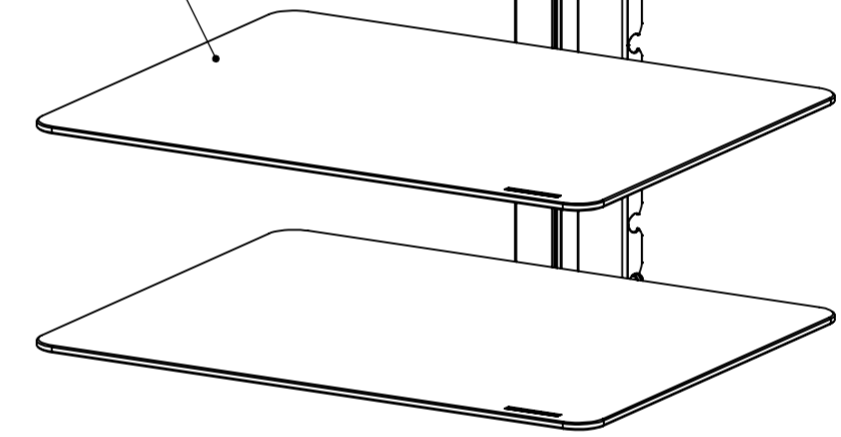

TEMPERED SAFETY GLASS

7.50° MAX
DOWNWARD TILT

7.50° MAX
UPWARD TILT

ADJUSTABLE
[2.36] 60mm MIN ADJUSTABLE

WEIGHT :- 8536.86g
(WITHOUT PACKAGING OR SPARE PARTS)