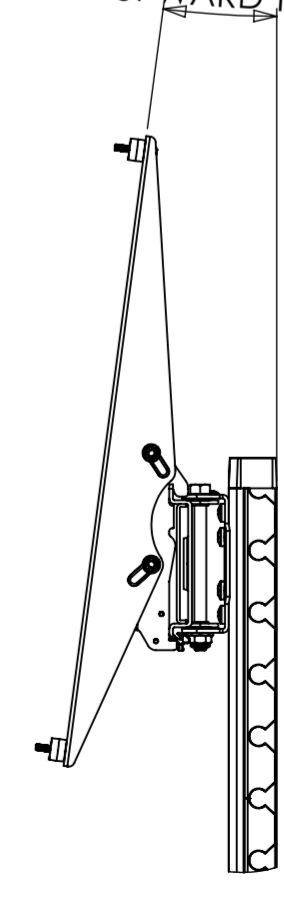

TEMPERED SAFETY GLASS

7.50° MAX
DOWNWARD TILT

7.50° MAX
UPWARD TILT

ADJUSTABLE
[2.36] 60mm MIN ADJUSTABLE

WEIGHT :- 8536.86g
(WITHOUT PACKAGING OR SPARE PARTS)