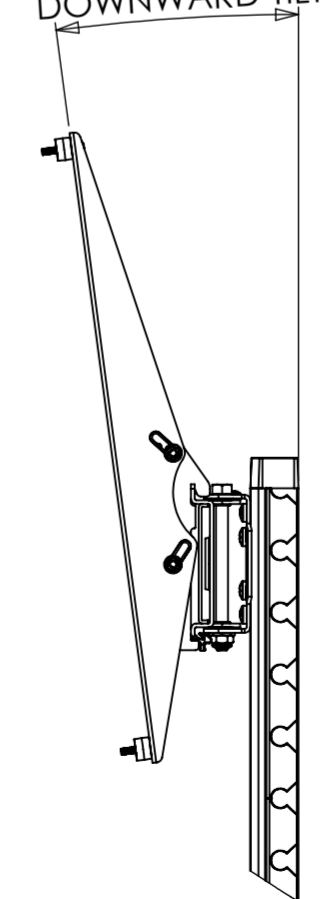

TEMPERED SAFETY GLASS

7.50° MAX
DOWNWARD TILT

7.50° MAX
UPWARD TILT

ADJUSTABLE
[2.36] 60mm MIN ADJUSTABLE

WEIGHT :- 8536.86g
(WITHOUT PACKAGING OR SPARE PARTS)