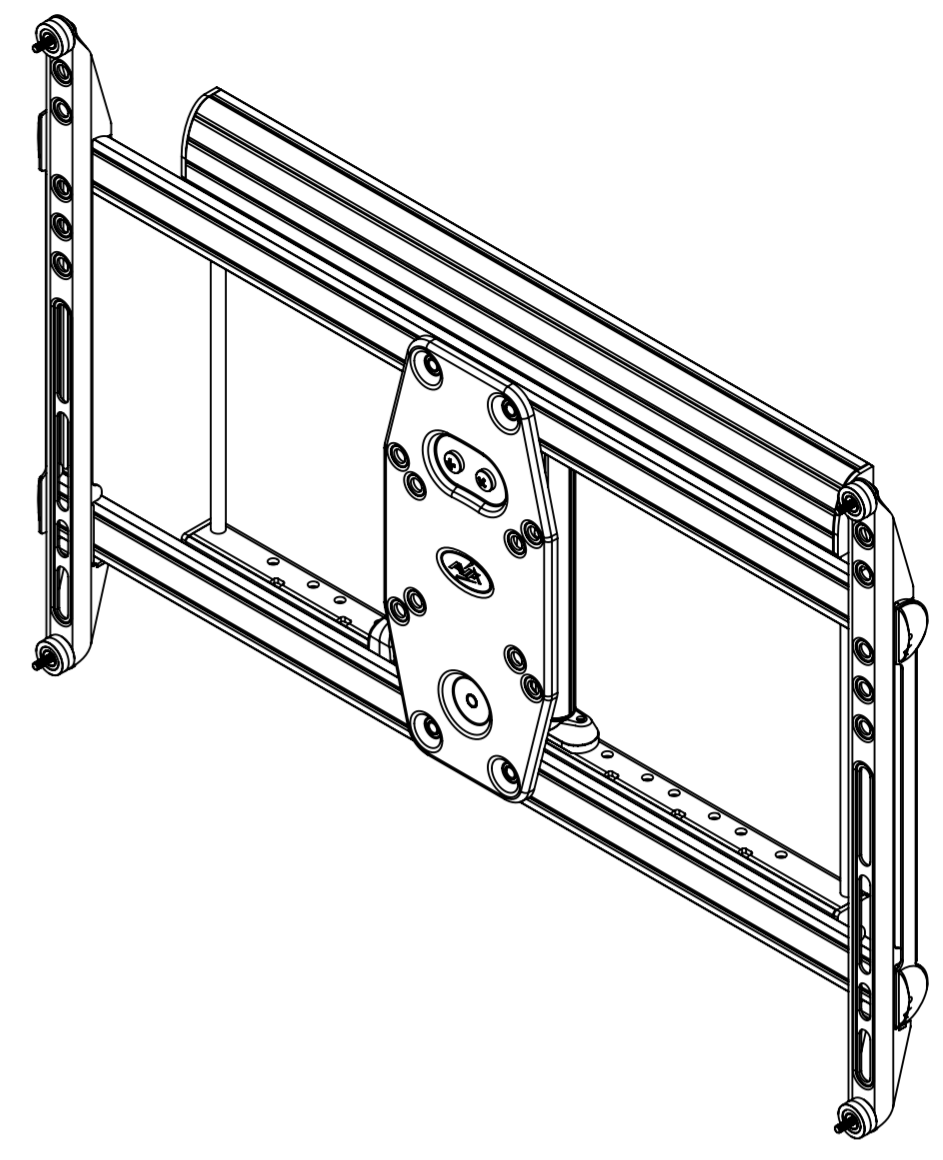

OPTIONAL SPACERS

50-400 VERTICAL TV FIXING CENTRES

160-600 HORIZONTAL TV FIXING CENTRES
[11.000 - 17.000]
279.4 - 431.8
WALL FIXINGS (11" - 17" STUDS)

[11.075]
281.30
WALL FIXINGS

OPTIONAL SPACERS

[8.078]
205.2
EXTENDED FOR CABLE ACCESS

13° MAX
DOWNWARD TILT

5° MAX
UPWARD TILT

VESA CONFIGURATIONS WITHOUT ARMS