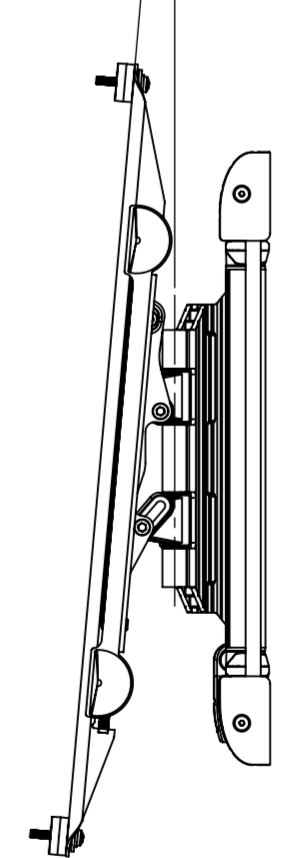

OPTIONAL SPACERS

50-400 VERTICAL TV FIXING CENTRES

160-600 HORIZONTAL TV FIXING CENTRES
[11.000 - 17.000]
279.4 - 431.8
WALL FIXINGS (11" - 17" STUDS)

[11.075]
281.30
WALL FIXINGS

OPTIONAL SPACERS

[8.078]
205.2
EXTENDED FOR CABLE ACCESS

13° MAX
DOWNWARD TILT

5° MAX
UPWARD TILT

VESA CONFIGURATIONS WITHOUT ARMS