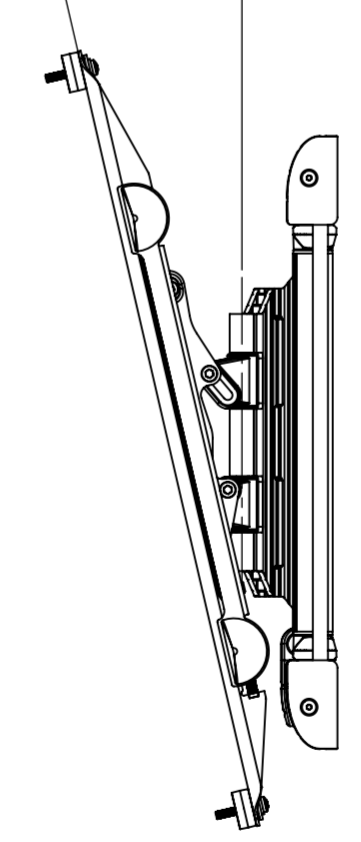

OPTIONAL SPACERS

50-400 VERTICAL TV FIXING CENTRES

160-600 HORIZONTAL TV FIXING CENTRES
[11.000 - 17.000]
279.4 - 431.8
WALL FIXINGS (11" - 17" STUDS)

[11.075]
281.30
WALL FIXINGS

OPTIONAL SPACERS

[8.078]
205.2
EXTENDED FOR CABLE ACCESS

13° MAX
DOWNWARD TILT

5° MAX
UPWARD TILT

VESA CONFIGURATIONS WITHOUT ARMS