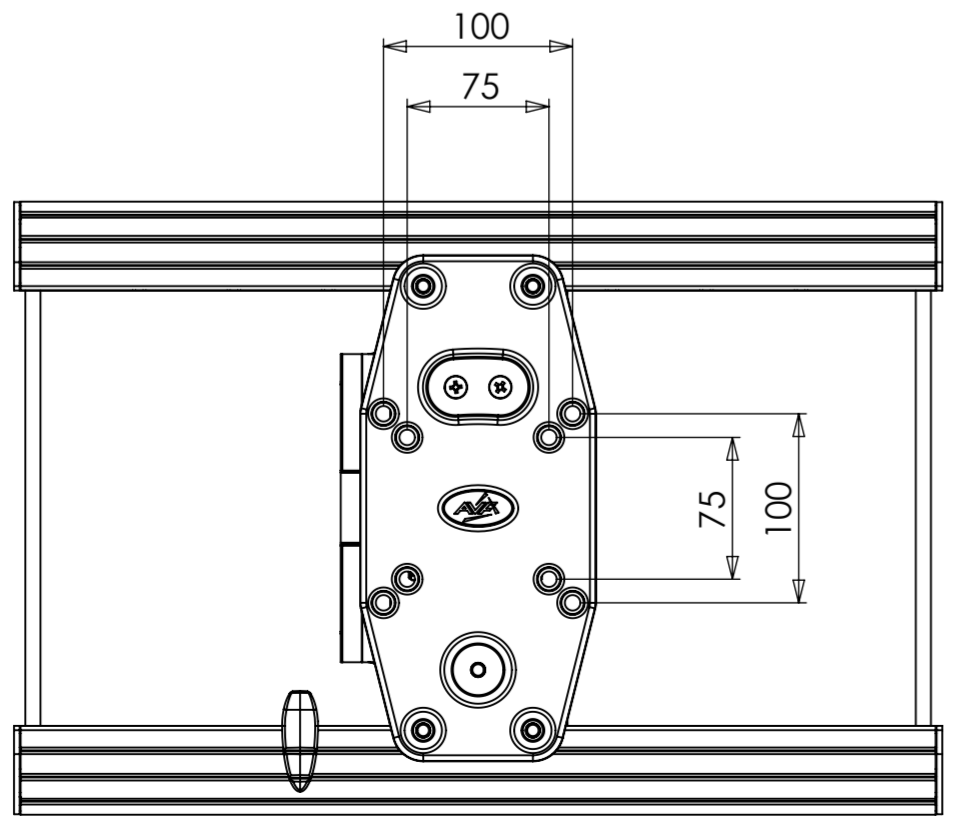

OPTIONAL SPACERS

50-400 VERTICAL TV FIXING CENTRES

160-600 HORIZONTAL TV FIXING CENTRES
[11.000 - 17.000]
279.4 - 431.8
WALL FIXINGS (11" - 17" STUDS)

[11.075]
281.30
WALL FIXINGS

OPTIONAL SPACERS

[8.078]
205.2
EXTENDED FOR CABLE ACCESS

13° MAX
DOWNWARD TILT

5° MAX
UPWARD TILT

VESA CONFIGURATIONS WITHOUT ARMS