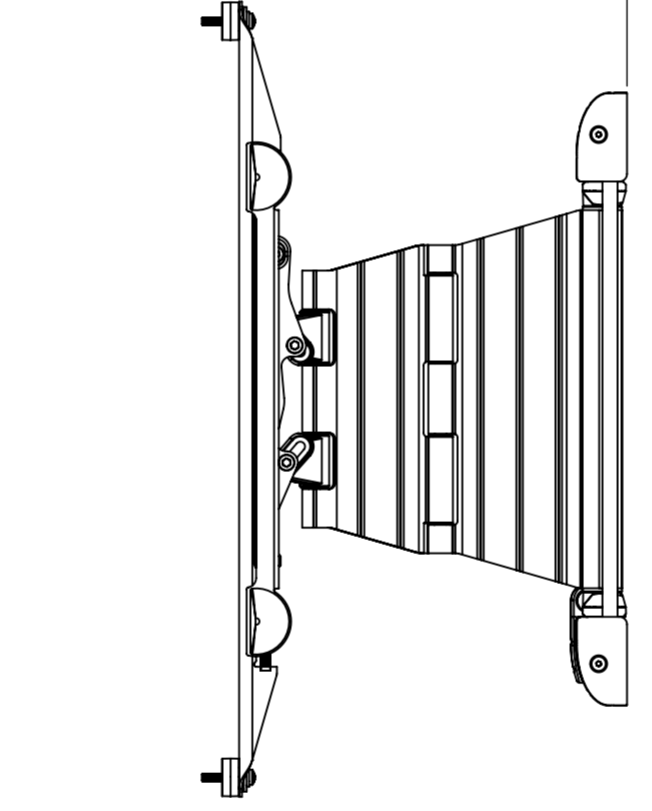

OPTIONAL SPACERS

50-400 VERTICAL TV FIXING CENTRES

160-600 HORIZONTAL TV FIXING CENTRES
[11.000 - 17.000]
279.4 - 431.8
WALL FIXINGS (11" - 17" STUDS)

[11.075]
281.30
WALL FIXINGS

OPTIONAL SPACERS

[8.078]
205.2
EXTENDED FOR CABLE ACCESS

13° MAX
DOWNWARD TILT

5° MAX
UPWARD TILT

VESA CONFIGURATIONS WITHOUT ARMS