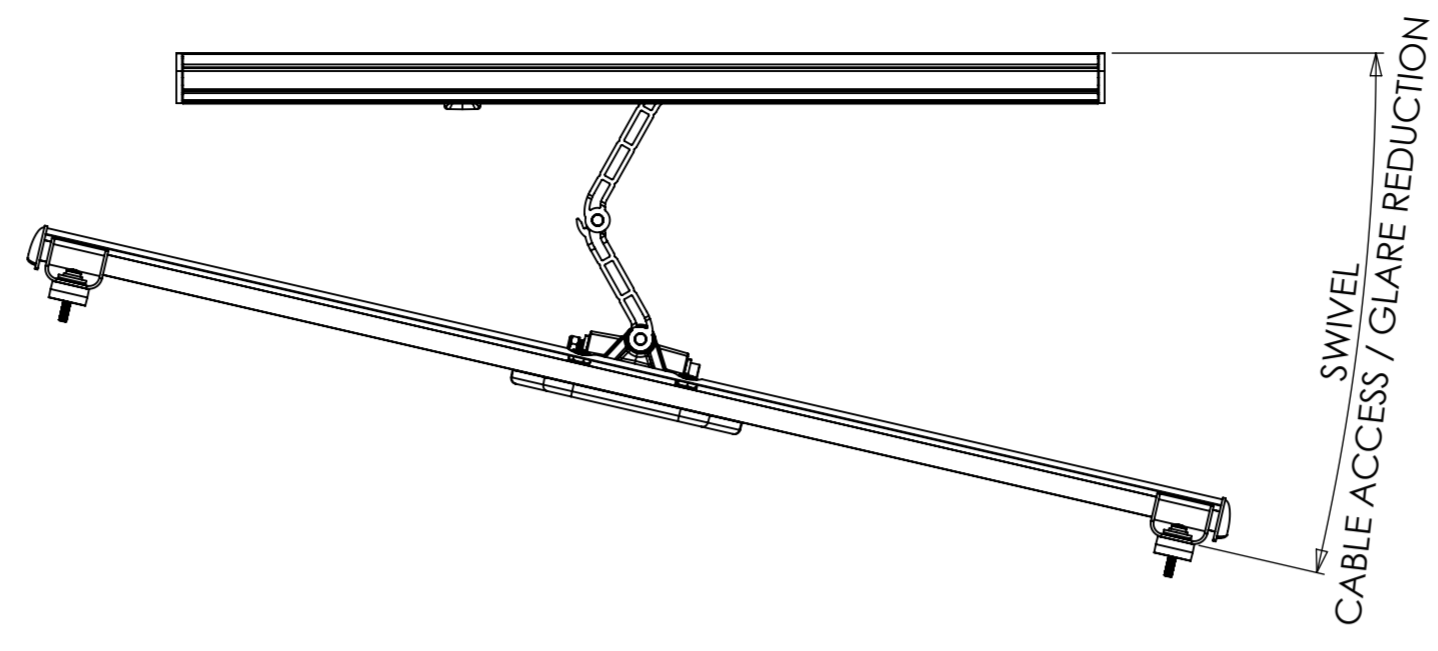

OPTIONAL SPACERS

50-400 VERTICAL TV FIXING CENTRES

160-600 HORIZONTAL TV FIXING CENTRES
[11.000 - 17.000]
279.4 - 431.8
WALL FIXINGS (11" - 17" STUDS)

[11.075]
281.30
WALL FIXINGS

OPTIONAL SPACERS

[8.078]
205.2
EXTENDED FOR CABLE ACCESS

13° MAX
DOWNWARD TILT

5° MAX
UPWARD TILT

VESA CONFIGURATIONS WITHOUT ARMS