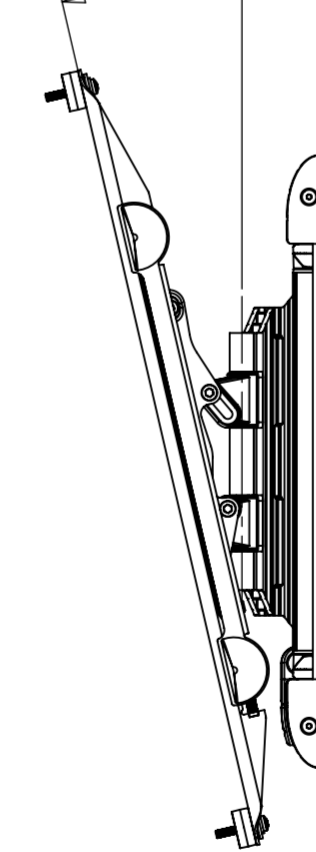

13° MAX
DOWNWARD TILT

5° MAX
UPWARD TILT

VESA CONFIGURATIONS WITHOUT ARMS

WEIGHT :-5914.46g
AS SHOWN WITHOUT PACKAGING