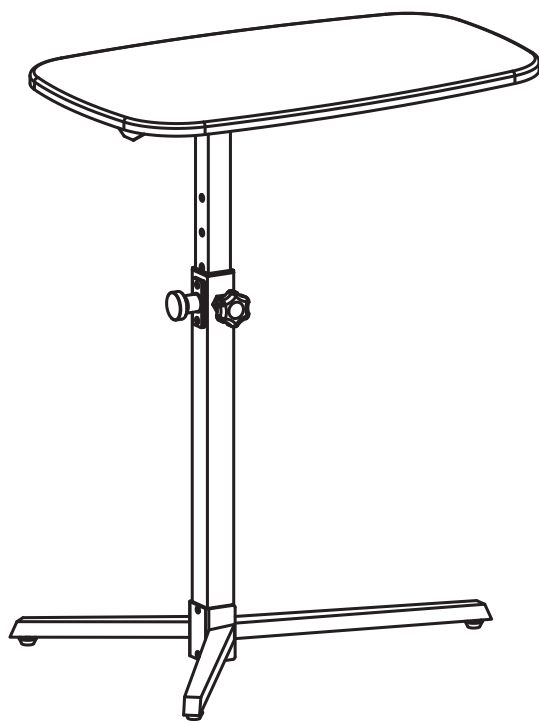

Adjustable Laptop Table

Assembly And Operation Instruction

Please read carefully
before installation

470054rev00

Height Adjustable

<p>2</p>	<p>3</p>	<p>4</p>	<p>5</p>
<p>6</p>	<p>7</p>	<p>8</p>	

Part	Qty	Size	Refer Picture	Part	Qty	Size	Refer Picture
A	6	6X20 MM			1		
B	6	6X12 MM			1		