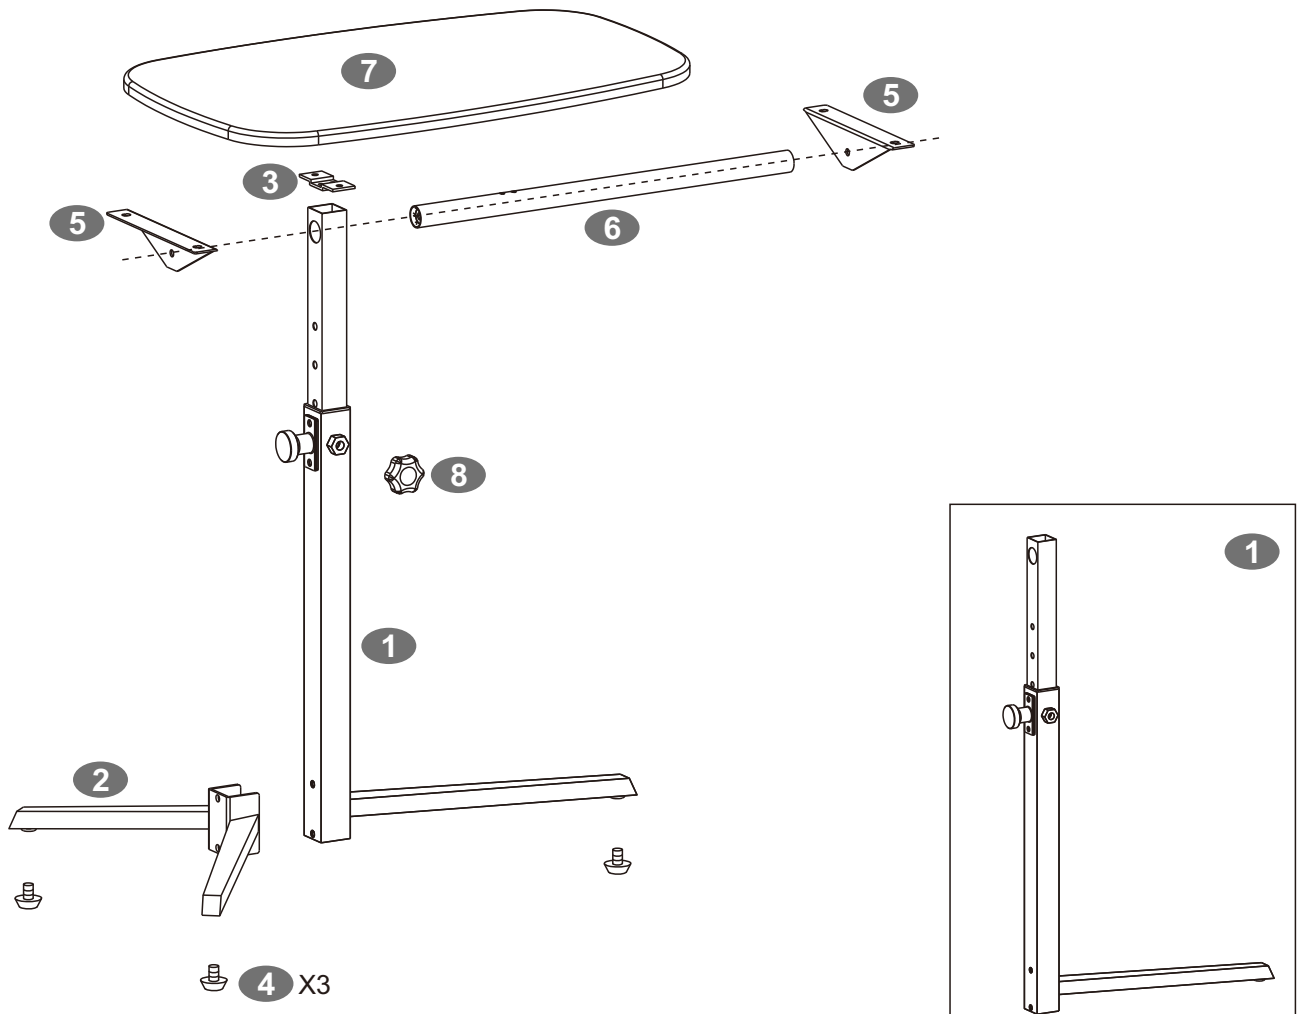

Adjustable Laptop Table

Assembly And Operation Instruction

Please read carefully
before installation

470054rev00

Height Adjustable

<p>2</p>	<p>3</p>	<p>4</p>	<p>5</p>
<p>6</p>	<p>7</p>	<p>8</p>	

Part	Qty	Size	Refer Picture	Part	Qty	Size	Refer Picture
A	6	6X20 MM			1		
B	6	6X12 MM			1		