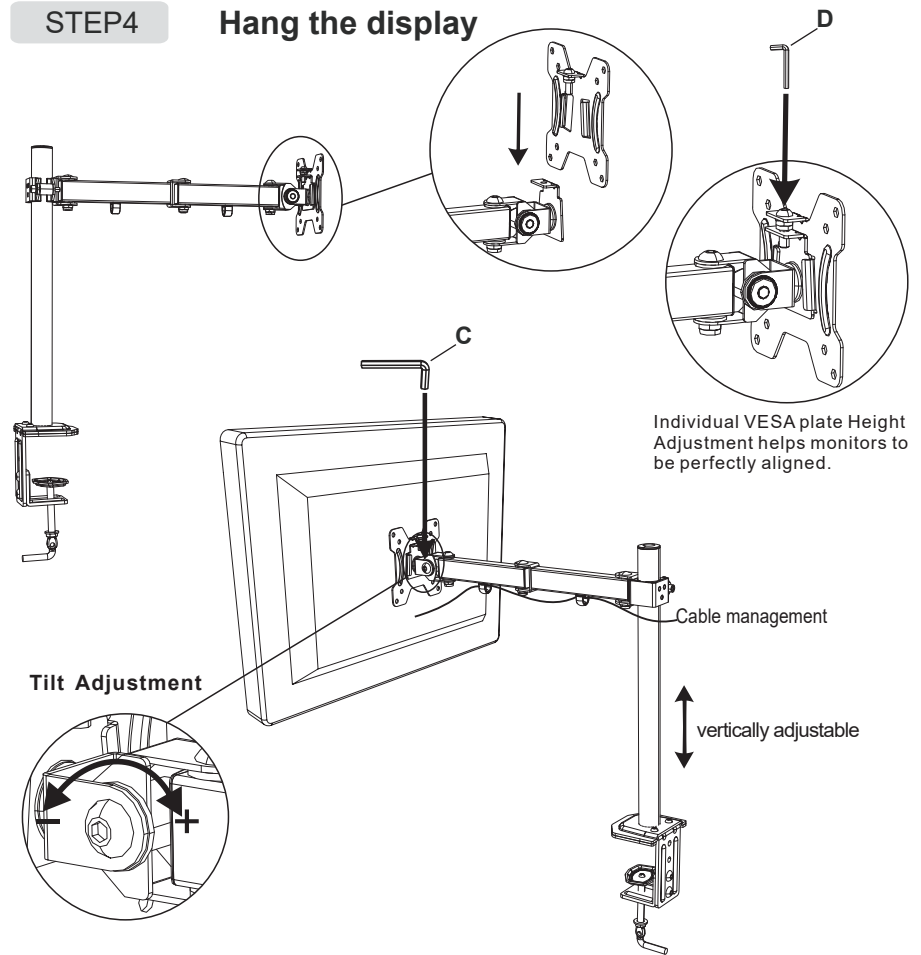

13"-27"

Max
8kg

100x100

STEP1 Attach Base support - Option 1

STEP1 Attach Base support - Option 2

STEP2

Arm assemble

STEP4

Hang the display

STEP3

Installing the lcd