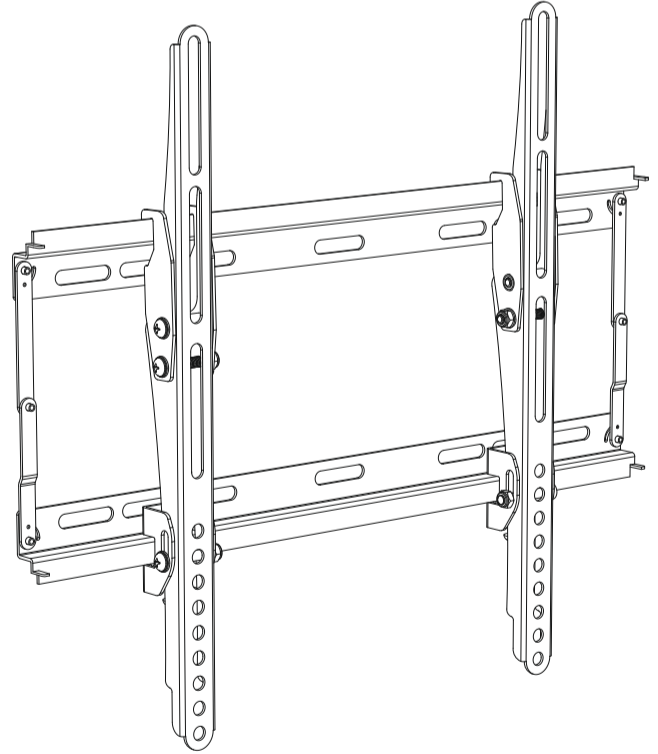

1

To remove TV / Pour oter la TV / Om TV te verwijderen

TNEL801B-1

4331745

60kg
132lbs

- STOP** Read through all instructions before commencing installation.
- ARRETEZ VOUS** Lisez toutes les instructions avant de débuter l'installation.
- STOPPEN** Lees alle instructies vooraleer installatie aan te vangen.

PENSEZ AU TRI ! ENSEMBLE RÉDUISONS L'IMPACT ENVIRONNEMENTAL DES EMBALLAGES

EMBALLAGE ET FILM PLASTIQUE À JETER

ÉTUI CARTON À RECYCLER

CONSIGNE POUVANT VARIER LOCALEMENT > WWW.CONSIGNESDETRI.FR

Retain all packaging in case the bracket needs to be returned. Contents may vary from photography/illustrations. You will not need all these parts, so expect there to be some left over depending upon the specification of your TV. This product is intended for indoor use only. Use of this product outdoors could lead to failure and personal injury. It is the responsibility of the installer to ensure that the mounting wall is of a suitable standard and void of any services (eg gas, electricity, water etc). Darty Plc accept no responsibility for any damage or loss caused by installing this product in a standard wall. Periodically check all nuts and bolts are tight.