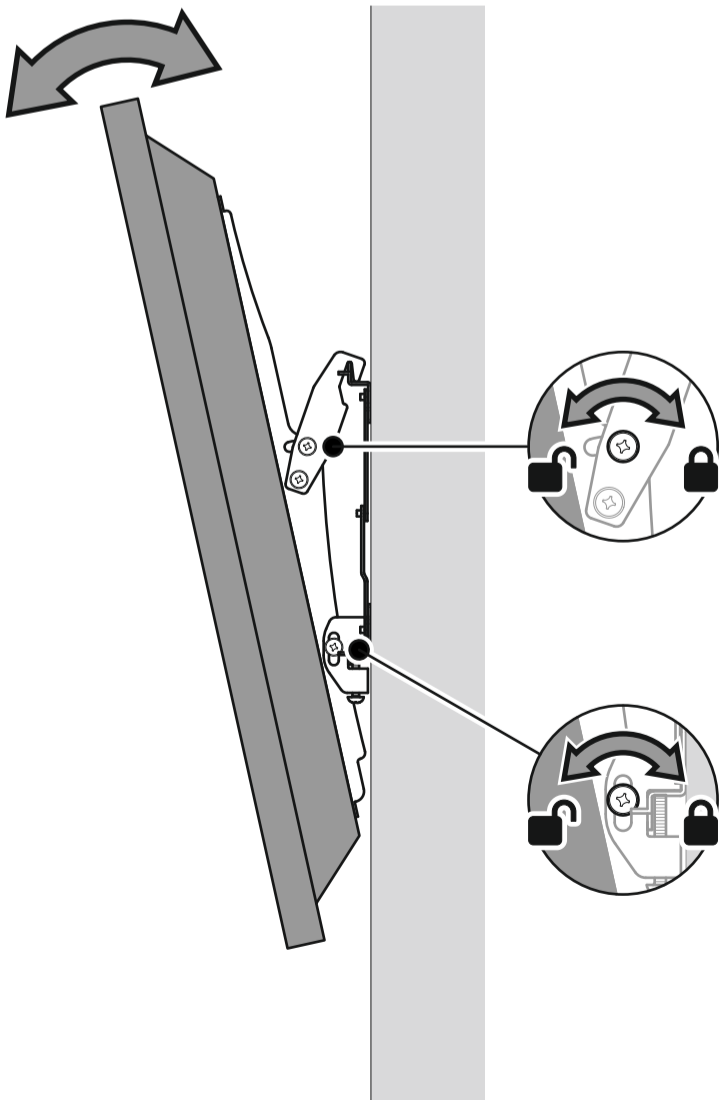

1

To remove TV / Pour oter la TV / Om TV te verwijderen

TNEL801B-1

4331745

60kg
132lbs

- STOP** Read through all instructions before commencing installation.
- ARRETEZ VOUS** Lisez toutes les instructions avant de débuter l'installation.
- STOPPEN** Lees alle instructies vooraleer installatie aan te vangen.

PENSEZ AU TRI ! ENSEMBLE RÉDUISONS L'IMPACT ENVIRONNEMENTAL DES EMBALLAGES

EMBALLAGE ET FILM PLASTIQUE À JETER

ÉTUI CARTON À RECYCLER

CONSIGNE POUVANT VARIER LOCALEMENT > WWW.CONSIGNESDETRI.FR

Retain all packaging in case the bracket needs to be returned. Contents may vary from photography/illustrations. You will not need all these parts, so expect there to be some left over depending upon the specification of your TV. This product is intended for indoor use only. Use of this product outdoors could lead to failure and personal injury. It is the responsibility of the installer to ensure that the mounting wall is of a suitable standard and void of any services (eg gas, electricity, water etc). Darty Plc accept no responsibility for any damage or loss caused by installing this product in a standard wall. Periodically check all nuts and bolts are tight.