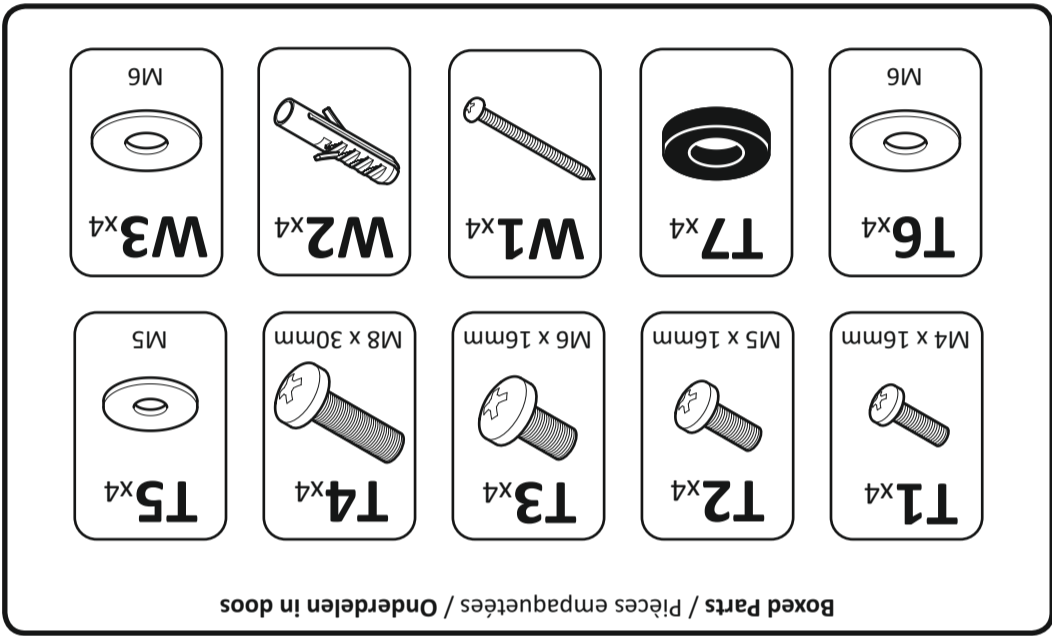

1

To remove TV / Pour oter la TV / Om TV te verwijderen

TNEL801B-1

4331745

60kg
132lbs

- STOP** Read through all instructions before commencing installation.
- ARRETEZ VOUS** Lisez toutes les instructions avant de débuter l'installation.
- STOPPEN** Lees alle instructies vooraleer installatie aan te vangen.

PENSEZ AU TRI ! ENSEMBLE RÉDUISONS L'IMPACT ENVIRONNEMENTAL DES EMBALLAGES

EMBALLAGE ET FILM PLASTIQUE À JETER

ÉTUI CARTON À RECYCLER

CONSIGNE POUVANT VARIER LOCALEMENT > WWW.CONSIGNESDETRI.FR

Retain all packaging in case the bracket needs to be returned. Contents may vary from photography/illustrations. You will not need all these parts, so expect there to be some left over depending upon the specification of your TV. This product is intended for indoor use only. Use of this product outdoors could lead to failure and personal injury. It is the responsibility of the installer to ensure that the mounting wall is of a suitable standard and void of any services (eg gas, electricity, water etc). Darty Plc accept no responsibility for any damage or loss caused by installing this product in a standard wall. Periodically check all nuts and bolts are tight.