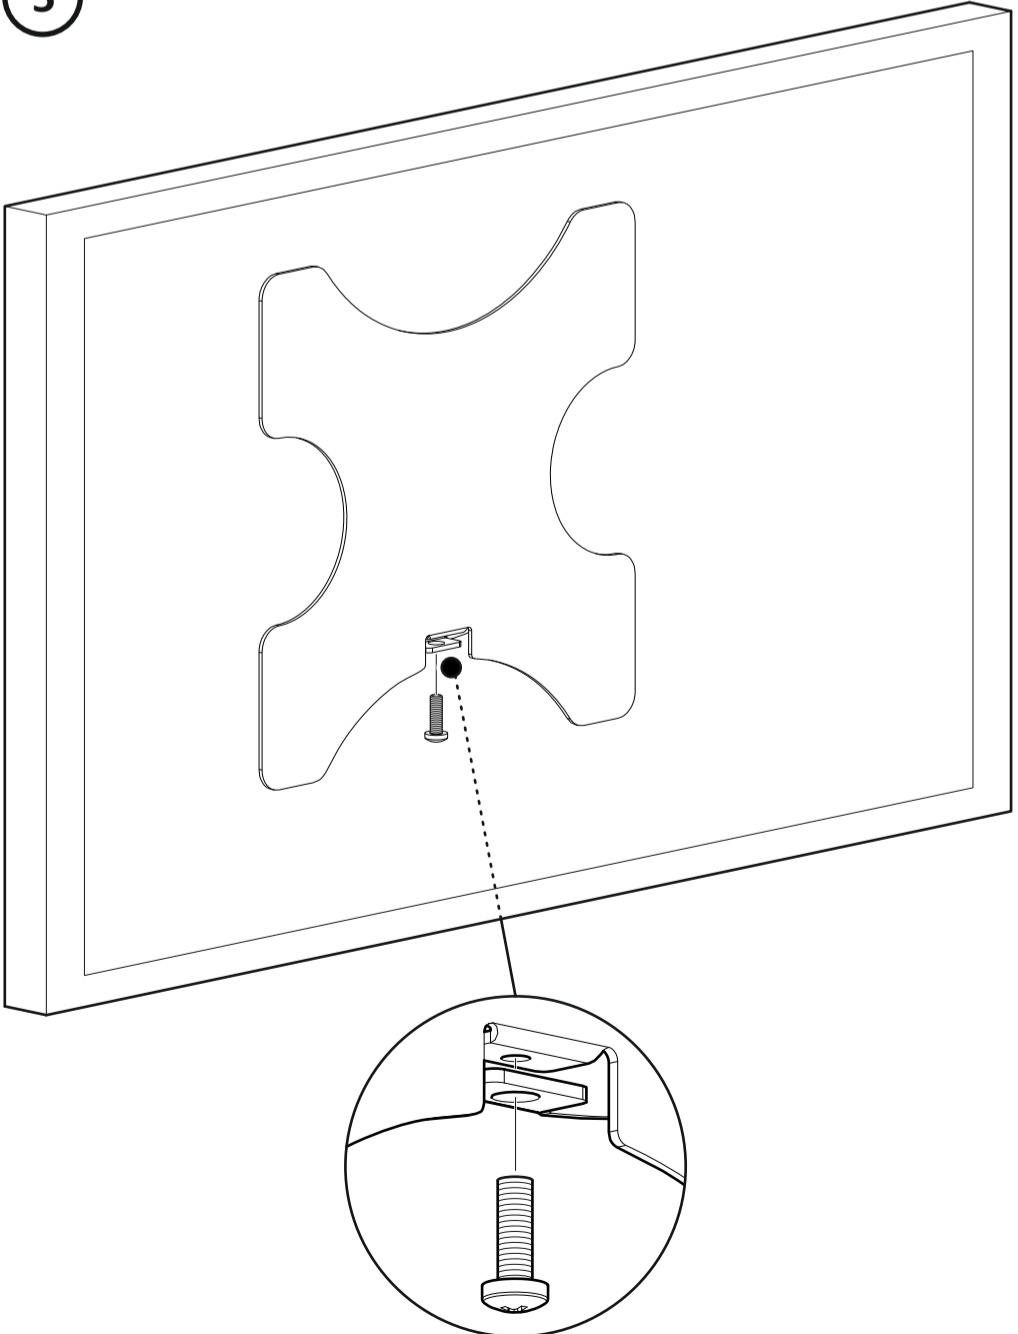

Remove and safely keep for step 5
 Démontage et mise en sécurité pour l'étape 5
 Verwijderen en goed bewaren voor stap 5

1

Boxed Parts / Pièces empaquetées / Onderdelen in doos

5

TNEL200B-1

4270339

20kg
44lbs

Retain all packaging in case the bracket needs to be returned. Contents may vary from your TV.
 You will not need all these parts, so expect there to be some left over depending upon the specification of this product is intended for indoor use only. Use of this product outdoors could lead to failure and personal injury.
 It is the responsibility of the installer to ensure that the mounting wall is of a suitable standard and void of any services (eg gas, electricity, water etc).
 Darty Pic accept no responsibility for any damage or loss caused by installing this product in a standard wall.
 Periodically check all nuts and bolts are tight.