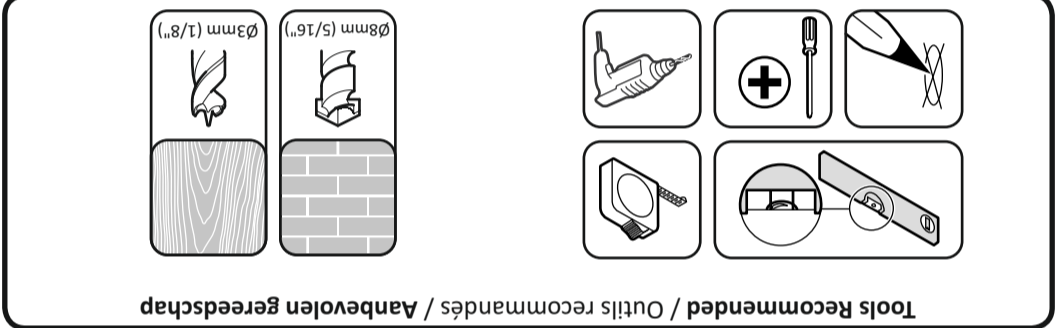

Remove and safely keep for step 5
 Démontage et mise en sécurité pour l'étape 5
 Verwijderen en goed bewaren voor stap 5

1

Boxed Parts / Pièces empaquetées / Onderdelen in doos

5

TNEL200B-1

4270339

20kg
44lbs

Retain all packaging in case the bracket needs to be returned. Contents may vary from your TV.
 You will not need all these parts, so expect there to be some left over depending upon the specification of this product is intended for indoor use only. Use of this product outdoors could lead to failure and personal injury.
 It is the responsibility of the installer to ensure that the mounting wall is of a suitable standard and void of any services (eg gas, electricity, water etc).
 Darty Pic accept no responsibility for any damage or loss caused by installing this product in a standard wall.
 Periodically check all nuts and bolts are tight.