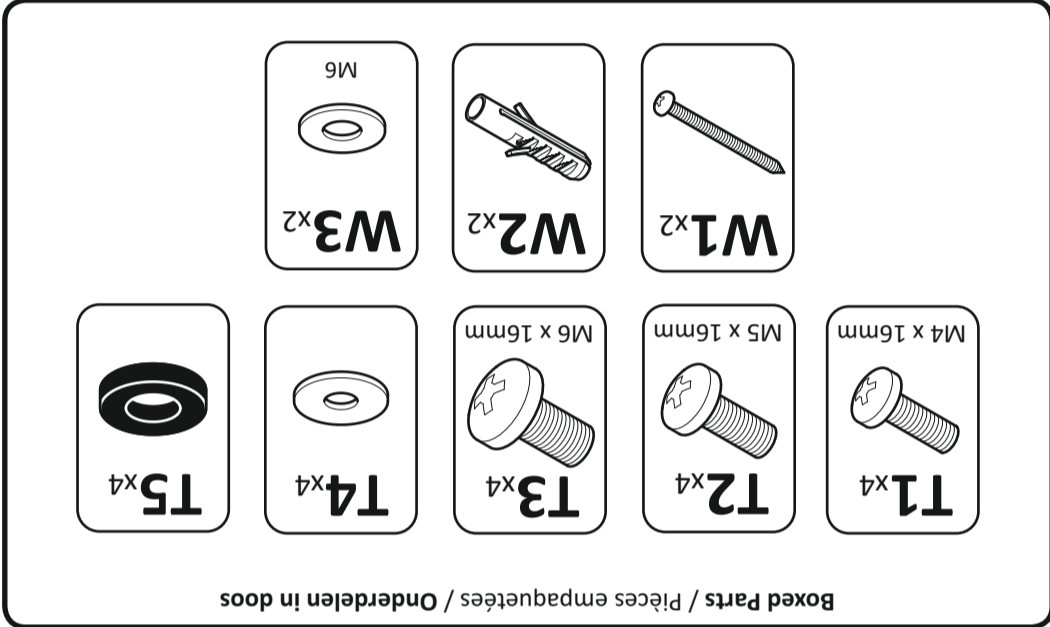

Remove and safely keep for step 5
 Démontage et mise en sécurité pour l'étape 5
 Verwijderen en goed bewaren voor stap 5

1

Boxed Parts / Pièces empaquetées / Onderdelen in doos

5

TNEL200B-1

4270339

20kg
44lbs

Retain all packaging in case the bracket needs to be returned. Contents may vary from your TV.
 You will not need all these parts, so expect there to be some left over depending upon the specification of this product is intended for indoor use only. Use of this product outdoors could lead to failure and personal injury.
 It is the responsibility of the installer to ensure that the mounting wall is of a suitable standard and void of any services (eg gas, electricity, water etc).
 Darty Pic accept no responsibility for any damage or loss caused by installing this product in a standard wall.
 Periodically check all nuts and bolts are tight.