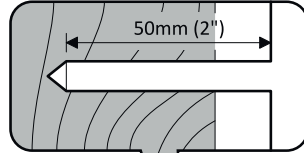

Lubricate screw thread with soap

2

↑ UP

Ensure bracket is in the centre of the wood stud

W3 x4

M6

W1 x4

Lubricate screw thread with soap