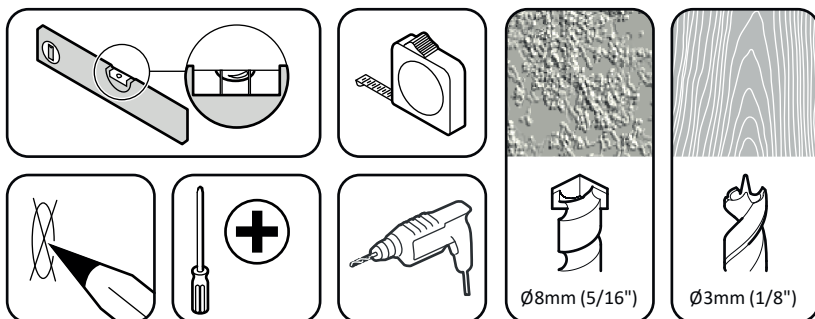

Retain all packaging in case the bracket needs to be returned.

Contents may vary from photography/illustrations.

You will not need all these parts, so expect there to be some left over depending upon the specification of your TV.

This product is intended for indoor use only. Use of this product outdoors could lead to failure and personal injury.

It is the responsibility of the installer to ensure that the mounting wall is of a suitable standard and void of any services (eg gas, electricity, water etc).

Tools Recommended