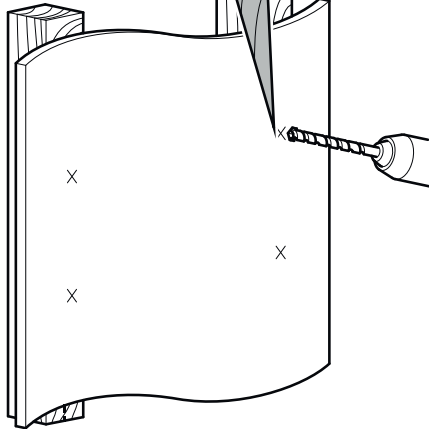

It is the responsibility of the installer to ensure that the mounting wall is of a suitable standard and void of any services (eg gas, electricity, water etc).

Tools Recommended

Boxed Parts

2

↑ UP

Remove dust from hole

Lubricate screw thread with soap

2

↑ UP

Ensure bracket is in the centre of the wood stud

W3 x4

M6

W1 x4

Lubricate screw thread with soap