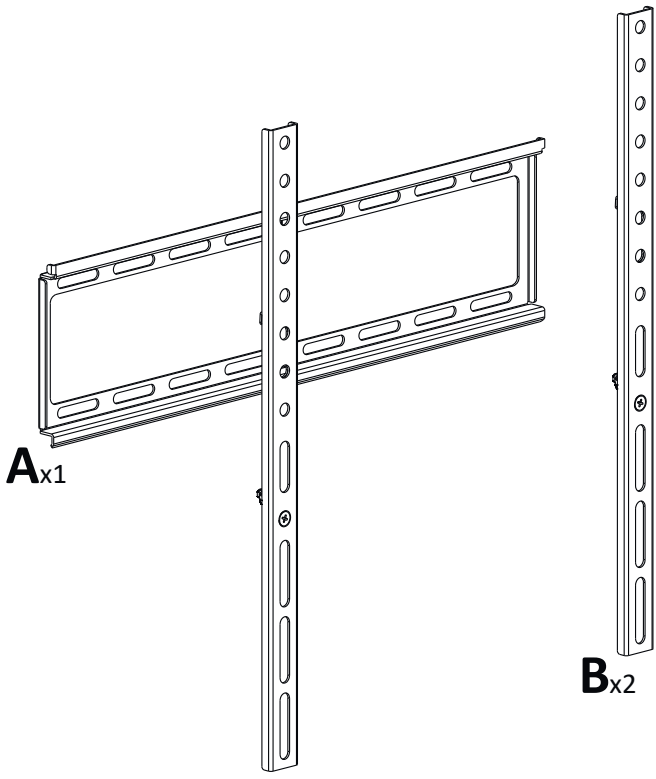

Boxed Parts