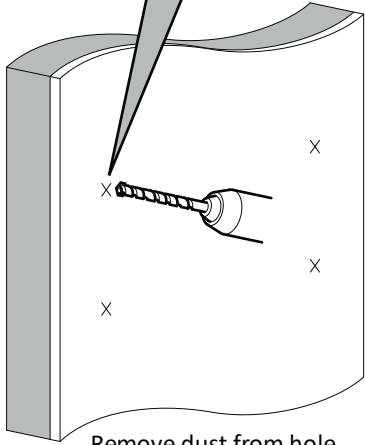

It is the responsibility of the installer to ensure that the mounting wall is of a suitable standard and void of any services (eg gas, electricity, water etc).

Tools Recommended

Boxed Parts

2

↑ UP

Remove dust from hole

Lubricate screw thread with soap

2

↑ UP

Ensure bracket is in the centre of the wood stud

W3 x4

M6

W1 x4

Lubricate screw thread with soap