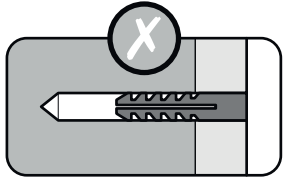

It is the responsibility of the installer to ensure that the mounting wall is of a suitable standard and void of any services (eg gas, electricity, water etc).

Tools Recommended

Boxed Parts

2

↑ UP

Remove dust from hole

Lubricate screw thread with soap

2

↑ UP

Ensure bracket is in the centre of the wood stud

W3 x4

M6

W1 x4

Lubricate screw thread with soap