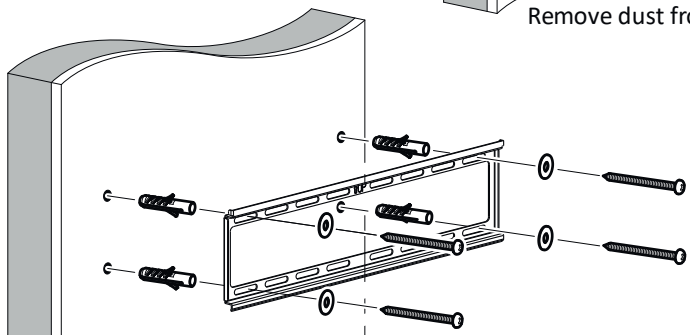

It is the responsibility of the installer to ensure that the mounting wall is of a suitable standard and void of any services (eg gas, electricity, water etc).

Tools Recommended

Boxed Parts

2

↑ UP

Remove dust from hole

Lubricate screw thread with soap

2

↑ UP

Ensure bracket is in the centre of the wood stud

W3 x4

M6

W1 x4

Lubricate screw thread with soap