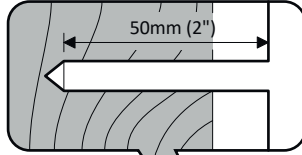

3

Ensure bracket is in the centre of the wood stud

Lubricate screw thread with soap