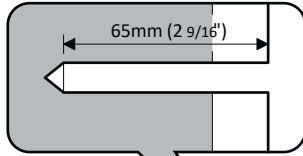

## Boxed Parts

1

3

Concrete

Remove dust from hole

12.5mm (1/2") Max

Ø8mm (5/16")

Lubricate screw thread with soap