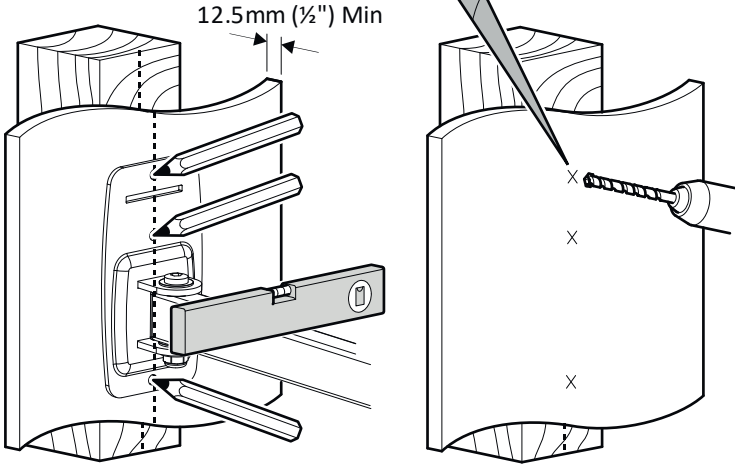

## Boxed Parts

1

3

Concrete

Remove dust from hole

12.5mm (1/2") Max

Ø8mm (5/16")

Lubricate screw thread with soap

W1 x4

W2 x4

3

Ensure bracket is in the centre of the wood stud

Lubricate screw thread with soap

4