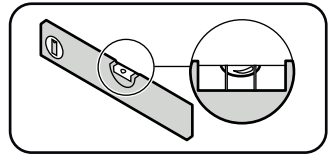

## Boxed Parts

1

3

Concrete

Remove dust from hole

12.5mm (1/2") Max

Ø8mm (5/16")

Lubricate screw thread with soap