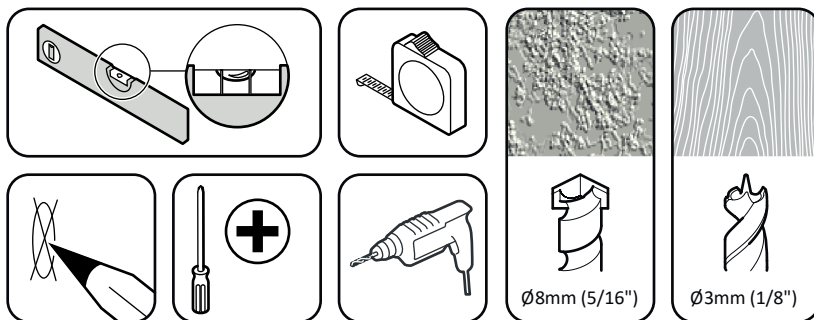

## Boxed Parts

1

3

Concrete

Remove dust from hole

12.5mm (1/2") Max

Ø8mm (5/16")

Lubricate screw thread with soap