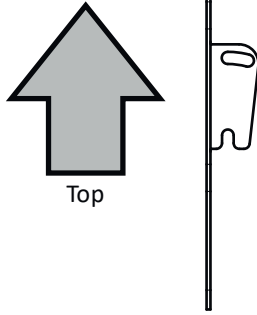

## Boxed Parts

1

3

Concrete

Remove dust from hole

12.5mm (1/2") Max

Ø8mm (5/16")

Lubricate screw thread with soap