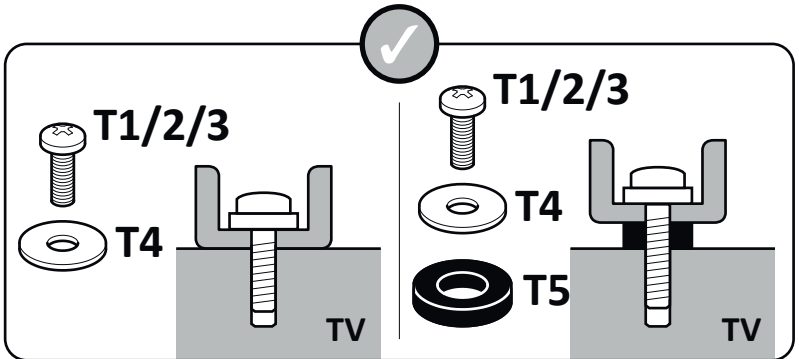

## Boxed Parts

1

3

Concrete

Remove dust from hole

12.5mm (1/2") Max

Ø8mm (5/16")

Lubricate screw thread with soap