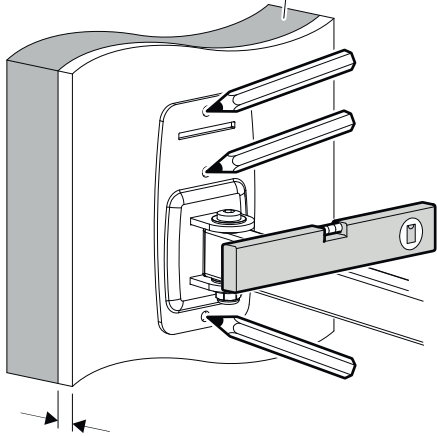

## Boxed Parts

1

3

Concrete

Remove dust from hole

12.5mm (1/2") Max

Ø8mm (5/16")

Lubricate screw thread with soap

W1 x4

W2 x4

3

Ensure bracket is in the centre of the wood stud

Lubricate screw thread with soap

4