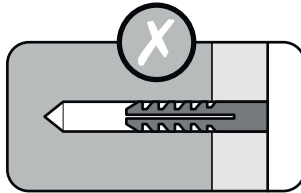

## Boxed Parts

1

3

Concrete

Remove dust from hole

12.5mm (1/2") Max

Ø8mm (5/16")

Lubricate screw thread with soap

W1 x4

W2 x4

3

Ensure bracket is in the centre of the wood stud

Lubricate screw thread with soap

4