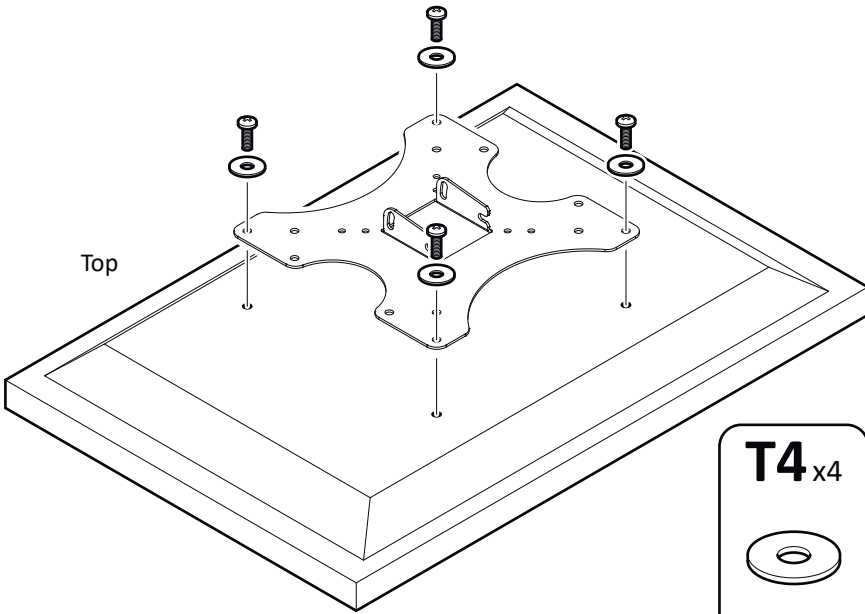

## Boxed Parts

1

3

Concrete

Remove dust from hole

12.5mm (1/2") Max

Ø8mm (5/16")

Lubricate screw thread with soap