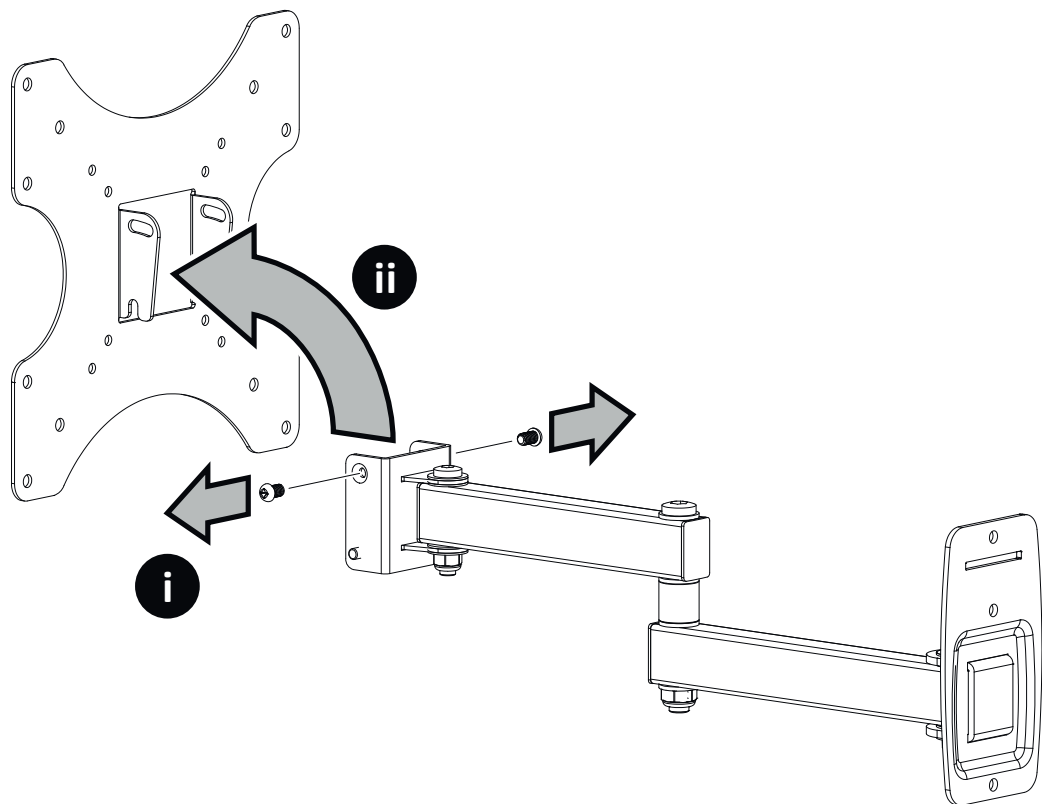

It is the responsibility of the installer to ensure that the mounting wall is of a suitable standard and void of any services (eg gas, electricity, water etc).

## Boxed Parts

1

3

Concrete

Remove dust from hole

12.5mm (1/2") Max

Ø8mm (5/16")

Lubricate screw thread with soap