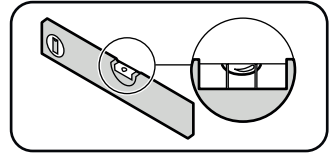

3

Ensure bracket is in the centre of the wood stud

Lubricate screw thread with soap