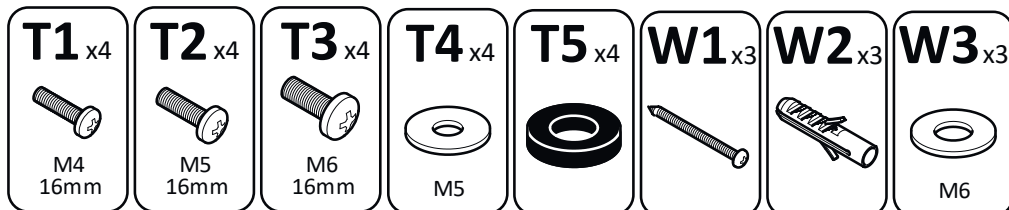

# PULSE

TV Wall Mount Multi Position Upto 39"  
Model: PLS240

**20kg  
44lbs**

[www.pulse-audio.co.uk](http://www.pulse-audio.co.uk)

Read through ALL instructions before commencing installation.

Retain all packaging in case the bracket needs to be returned.

## Boxed Parts

1

3

Concrete

Remove dust from hole

12.5mm (1/2") Max

Ø8mm (5/16")

Lubricate screw thread with soap