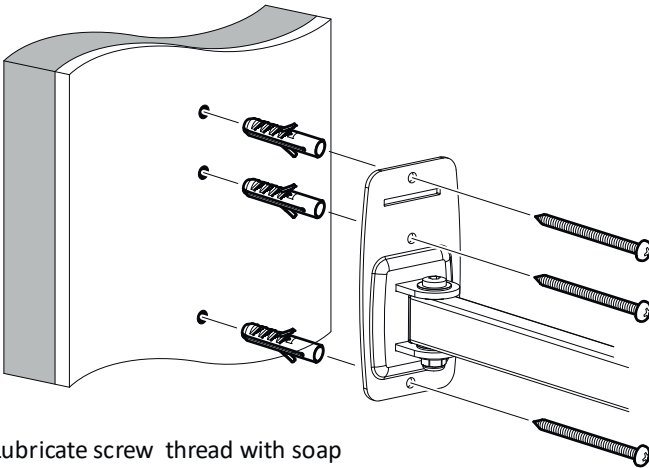

## Boxed Parts

1

3

Concrete

Remove dust from hole

12.5mm (1/2") Max

Ø8mm (5/16")

Lubricate screw thread with soap

W1 x4

W2 x4

3

Ensure bracket is in the centre of the wood stud

Lubricate screw thread with soap

4