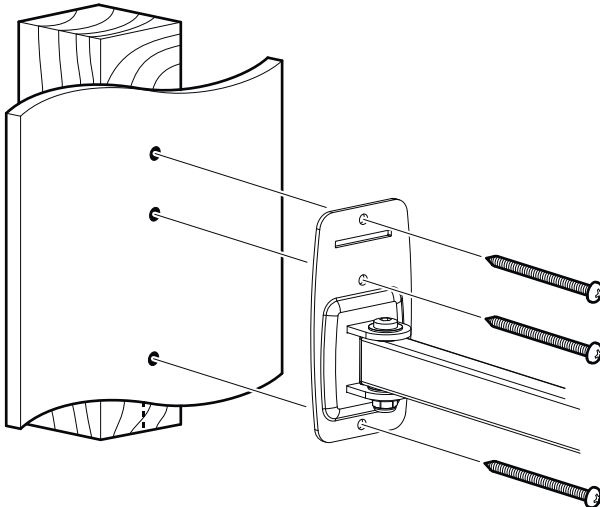

## Boxed Parts

1

3

Concrete

Remove dust from hole

12.5mm (1/2") Max

Ø8mm (5/16")

Lubricate screw thread with soap

W1 x4

W2 x4

3

Ensure bracket is in the centre of the wood stud

Lubricate screw thread with soap

4