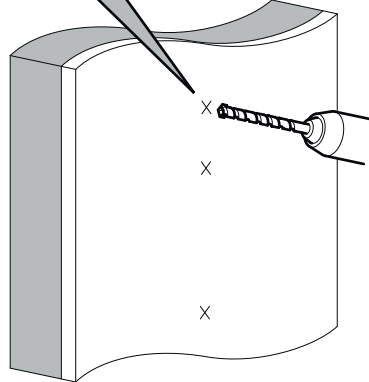

## Boxed Parts

1

3

Concrete

Remove dust from hole

12.5mm (1/2") Max

Ø8mm (5/16")

Lubricate screw thread with soap

W1 x4

W2 x4

3

Ensure bracket is in the centre of the wood stud

Lubricate screw thread with soap

4