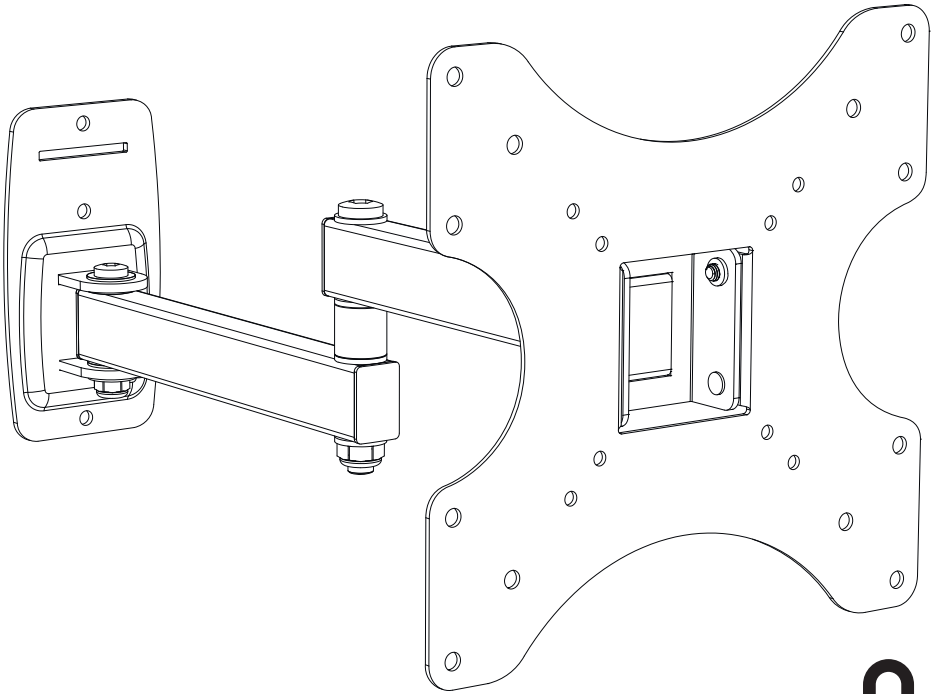

# PULSE

TV Wall Mount Multi Position Upto 39"  
Model: PLS240

**20kg  
44lbs**

[www.pulse-audio.co.uk](http://www.pulse-audio.co.uk)

Read through ALL instructions before commencing installation.

Retain all packaging in case the bracket needs to be returned.

## Boxed Parts

1

3

Concrete

Remove dust from hole

12.5mm (1/2") Max

Ø8mm (5/16")

Lubricate screw thread with soap