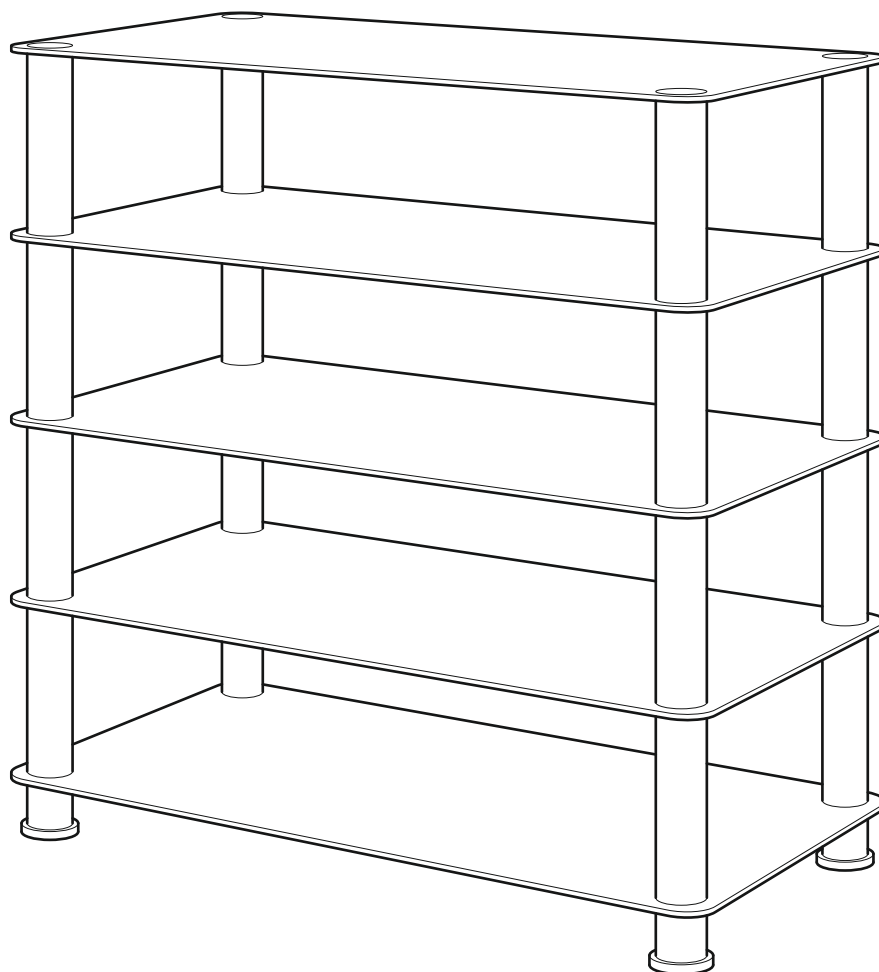

Milano 5 Tier Glass Shelving Unit

464485 rev00

Read through ALL instructions before commencing assembly.
If you have any questions about this product or issues with
assembly contact the customer services help line before
returning this product to the store.