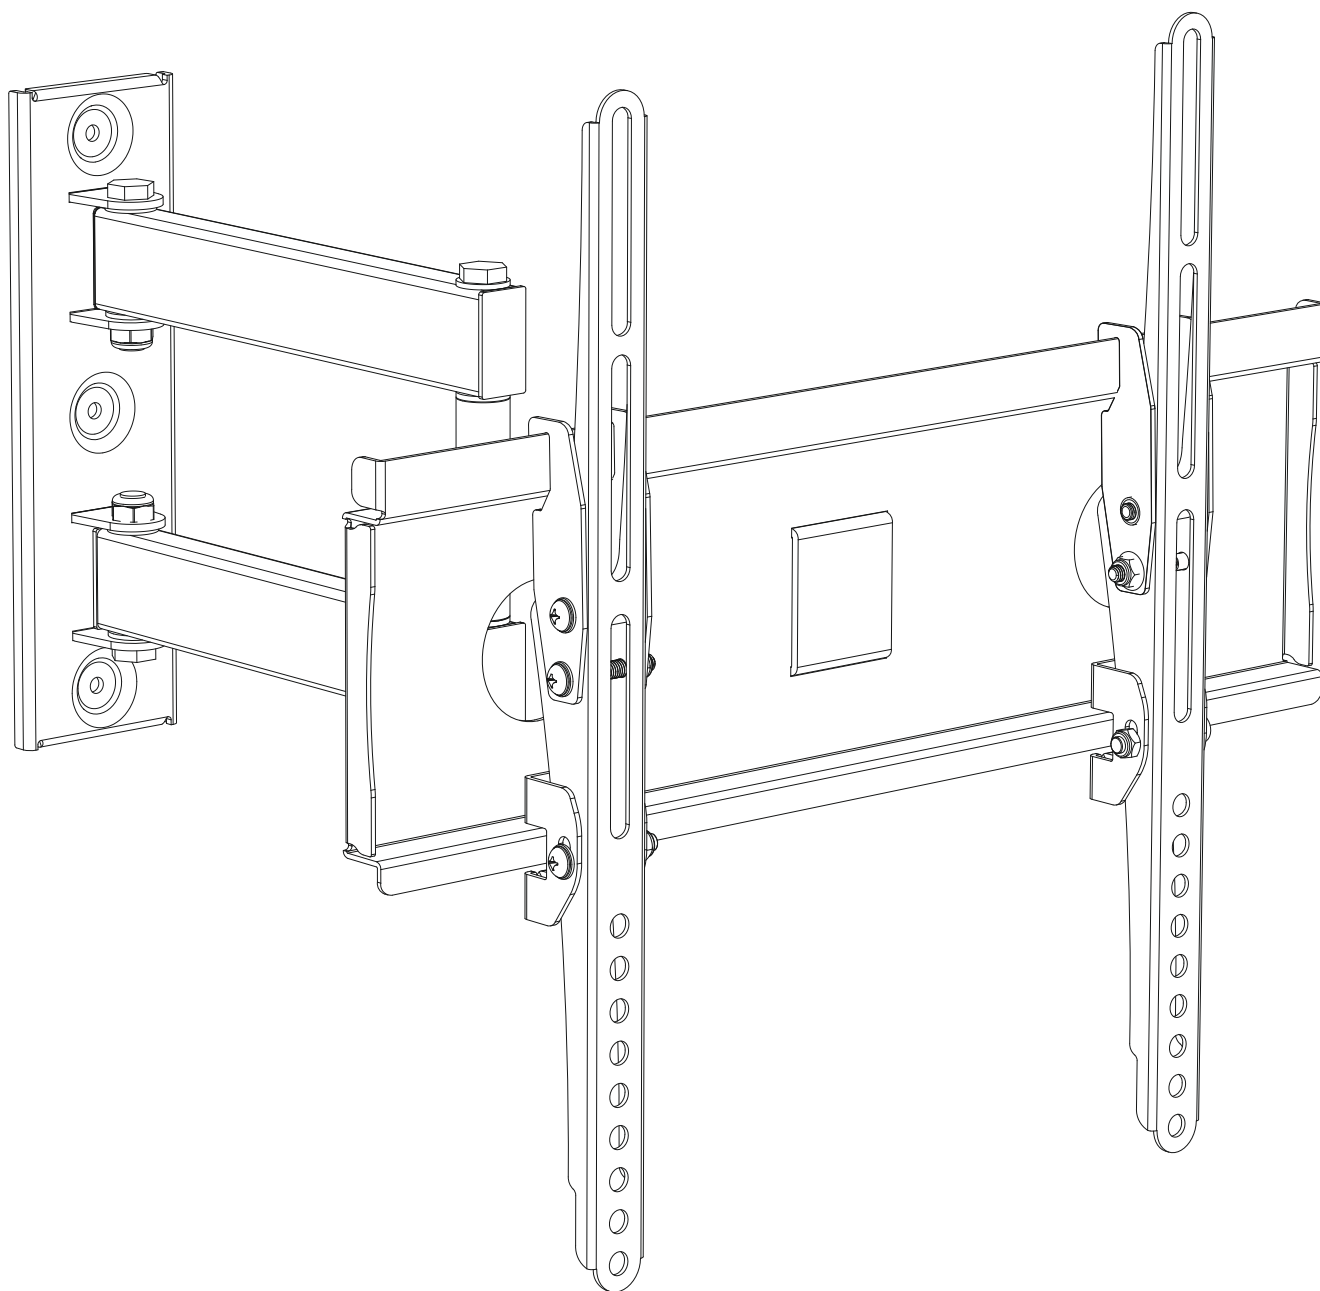

# **WL44 multiposition TV wall mount to 55" 40kg**

assembly instructions  
464430 rev00