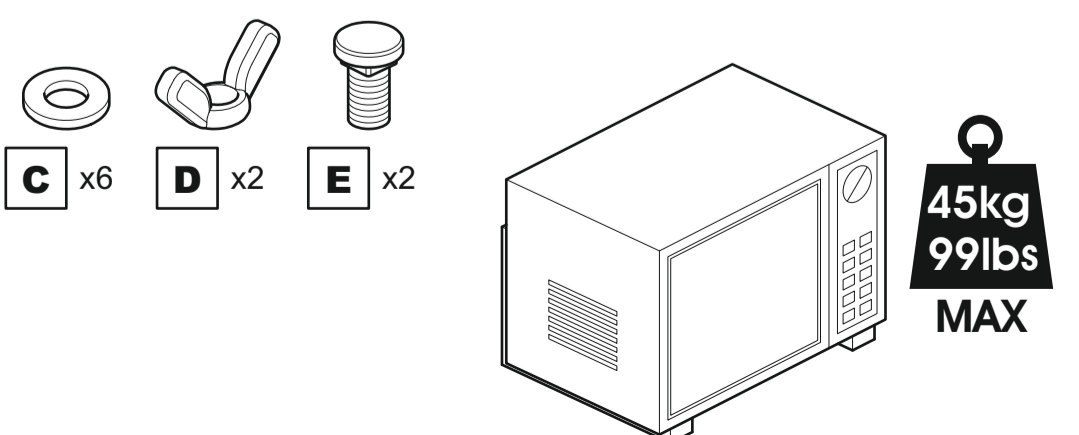

Boxed Parts
Piezas en la Caja

Tools Recommended
Herramientas recomendadas

EM60-E
English language / Idioma Español
Leaflet No. / No. de folleto 464393 rev00

STOP Read through ALL instructions before commencing installation. If you have any questions about this product or issues with installation contact the customer services help line before returning this product to the store.