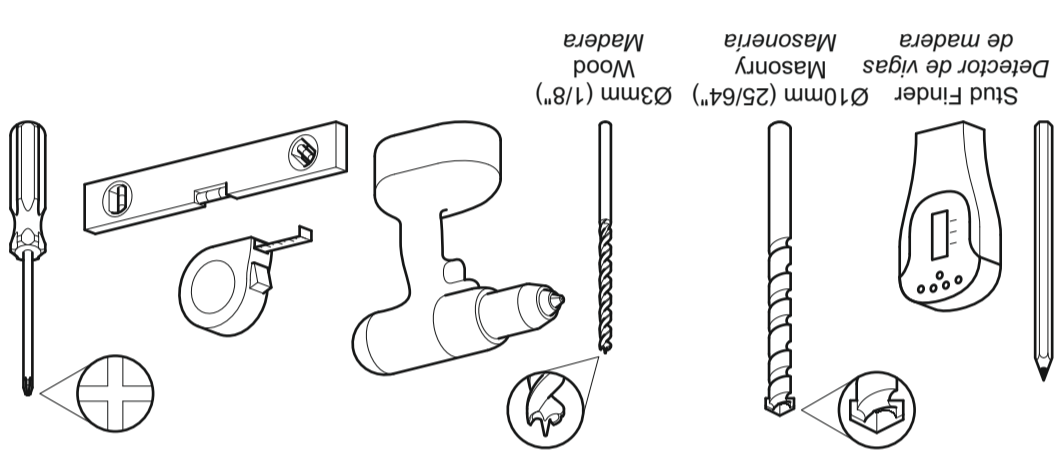

Boxed Parts
Piezas en la Caja

Tools Recommended
Herramientas recomendadas

EM60-E
English language / Idioma Español
Leaflet No. / No. de folleto 464393 rev00

STOP Read through ALL instructions before commencing installation. If you have any questions about this product or issues with installation contact the customer services help line before returning this product to the store.