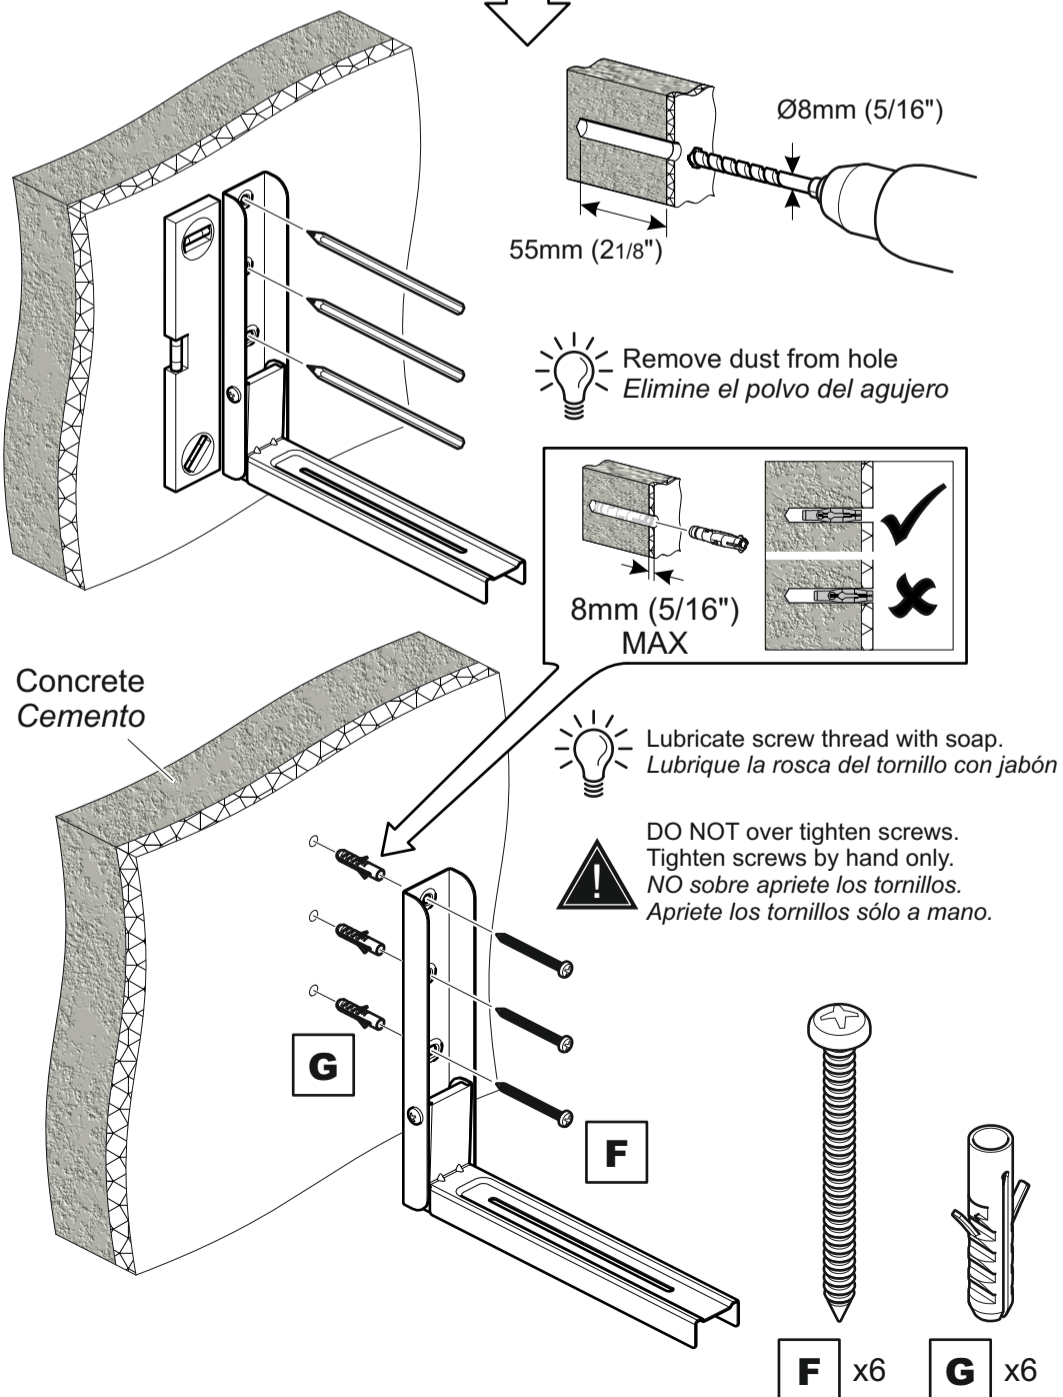

Boxed Parts
Piezas en la Caja

Tools Recommended
Herramientas recomendadas

EM60-E
English language / Idioma Español
Leaflet No. / No. de folleto 464393 rev00

STOP Read through ALL instructions before commencing installation. If you have any questions about this product or issues with installation contact the customer services help line before returning this product to the store.

2**3****3**

Solid Wall
Pared sólida

Wood Stud
Estructura de madera