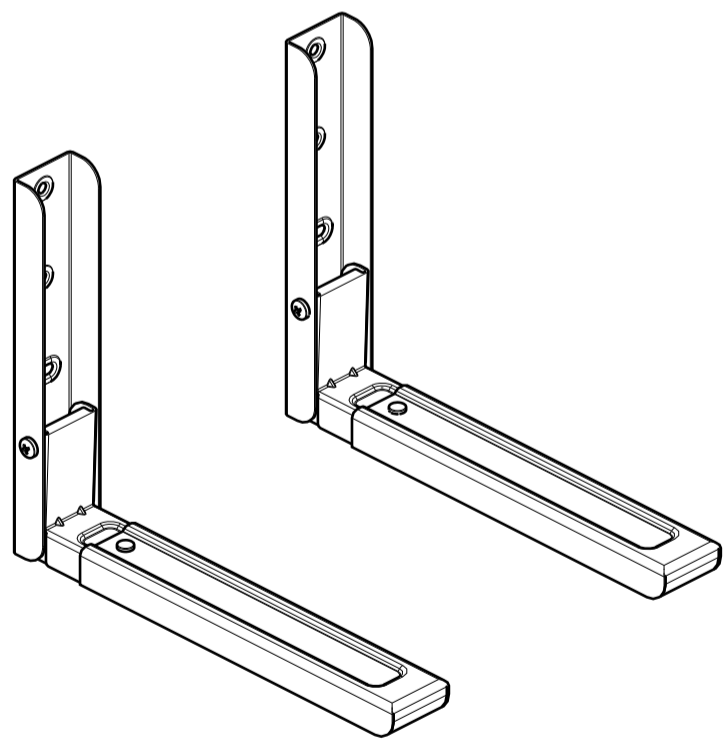

Boxed Parts
Piezas en la Caja

Tools Recommended
Herramientas recomendadas

EM60-E
English language / Idioma Español
Leaflet No. / No. de folleto 464393 rev00

STOP Read through ALL instructions before commencing installation. If you have any questions about this product or issues with installation contact the customer services help line before returning this product to the store.