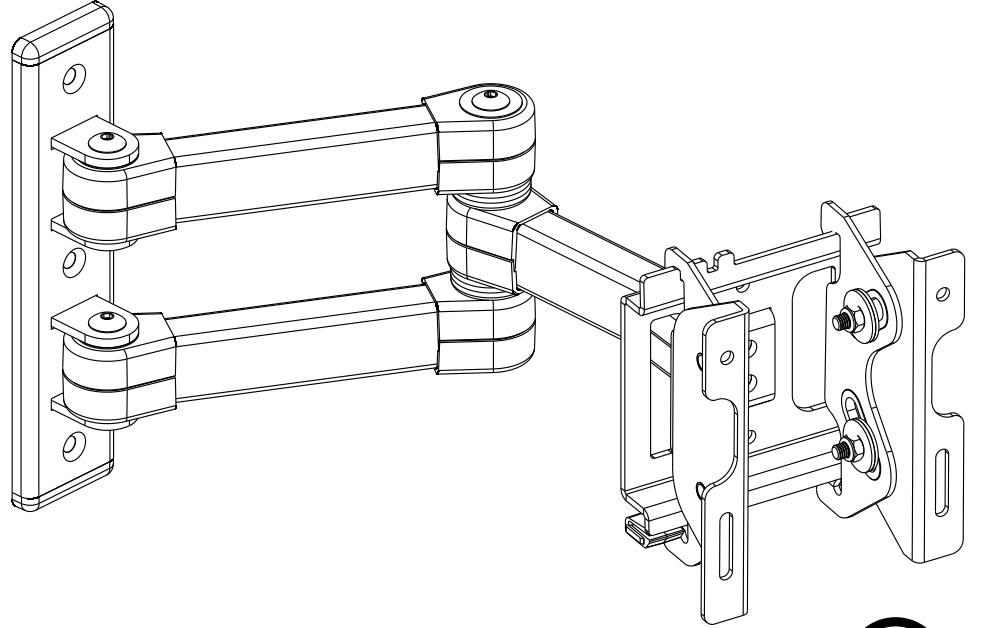

# EL104-E

Leaflet No. / No. de folleto 464367 rev 00

Read through **ALL** instructions before commencing installation. If you have any questions about this product or issues with installation contact the customer services help line before returning this product to the store.

**33lbs**  
**15kg**

**25"**  
63cm

	 4mm X2	 X3	 X3
 X4	 M4X16 X4	 X3	 X3
 X3	 X6	 X2	 X1
 X1	 X1	 X1	 X1