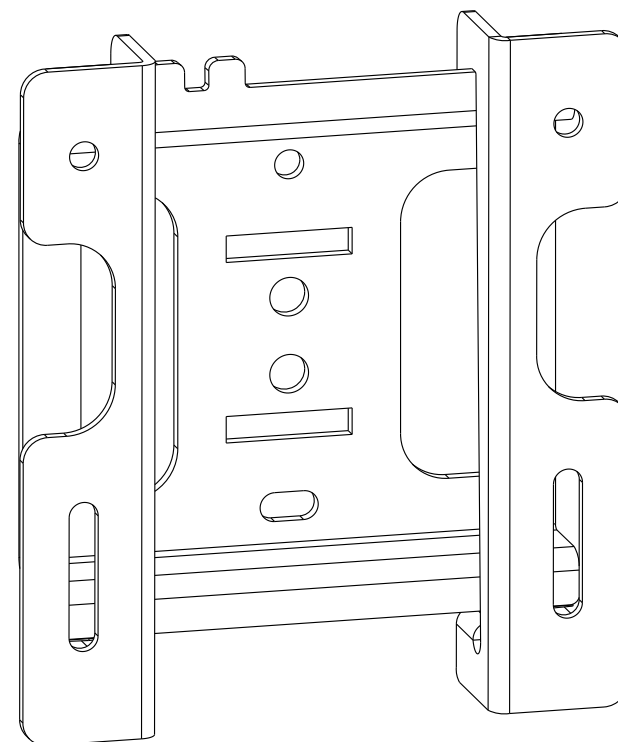

3

4

EL100-E

Leaflet No. / No. de folleto 464365 rev 00

*Read through **ALL** instructions before commencing installation. If you have any questions about this product or issues with installation contact the customer services help line before returning this product to the store.*

33lbs
15kg

25"
 63cm