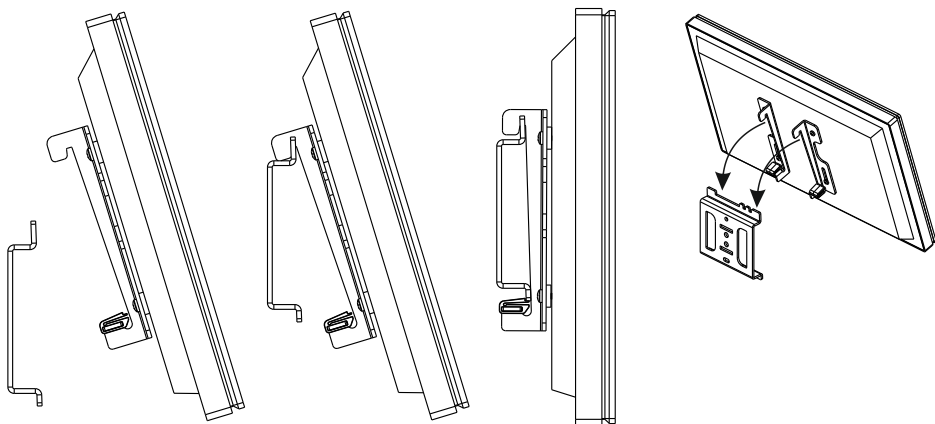

3

4

EL100-E

Leaflet No. / No. de folleto 464365 rev 00

*Read through **ALL** instructions before commencing installation. If you have any questions about this product or issues with installation contact the customer services help line before returning this product to the store.*

33lbs
15kg

25"
 63cm